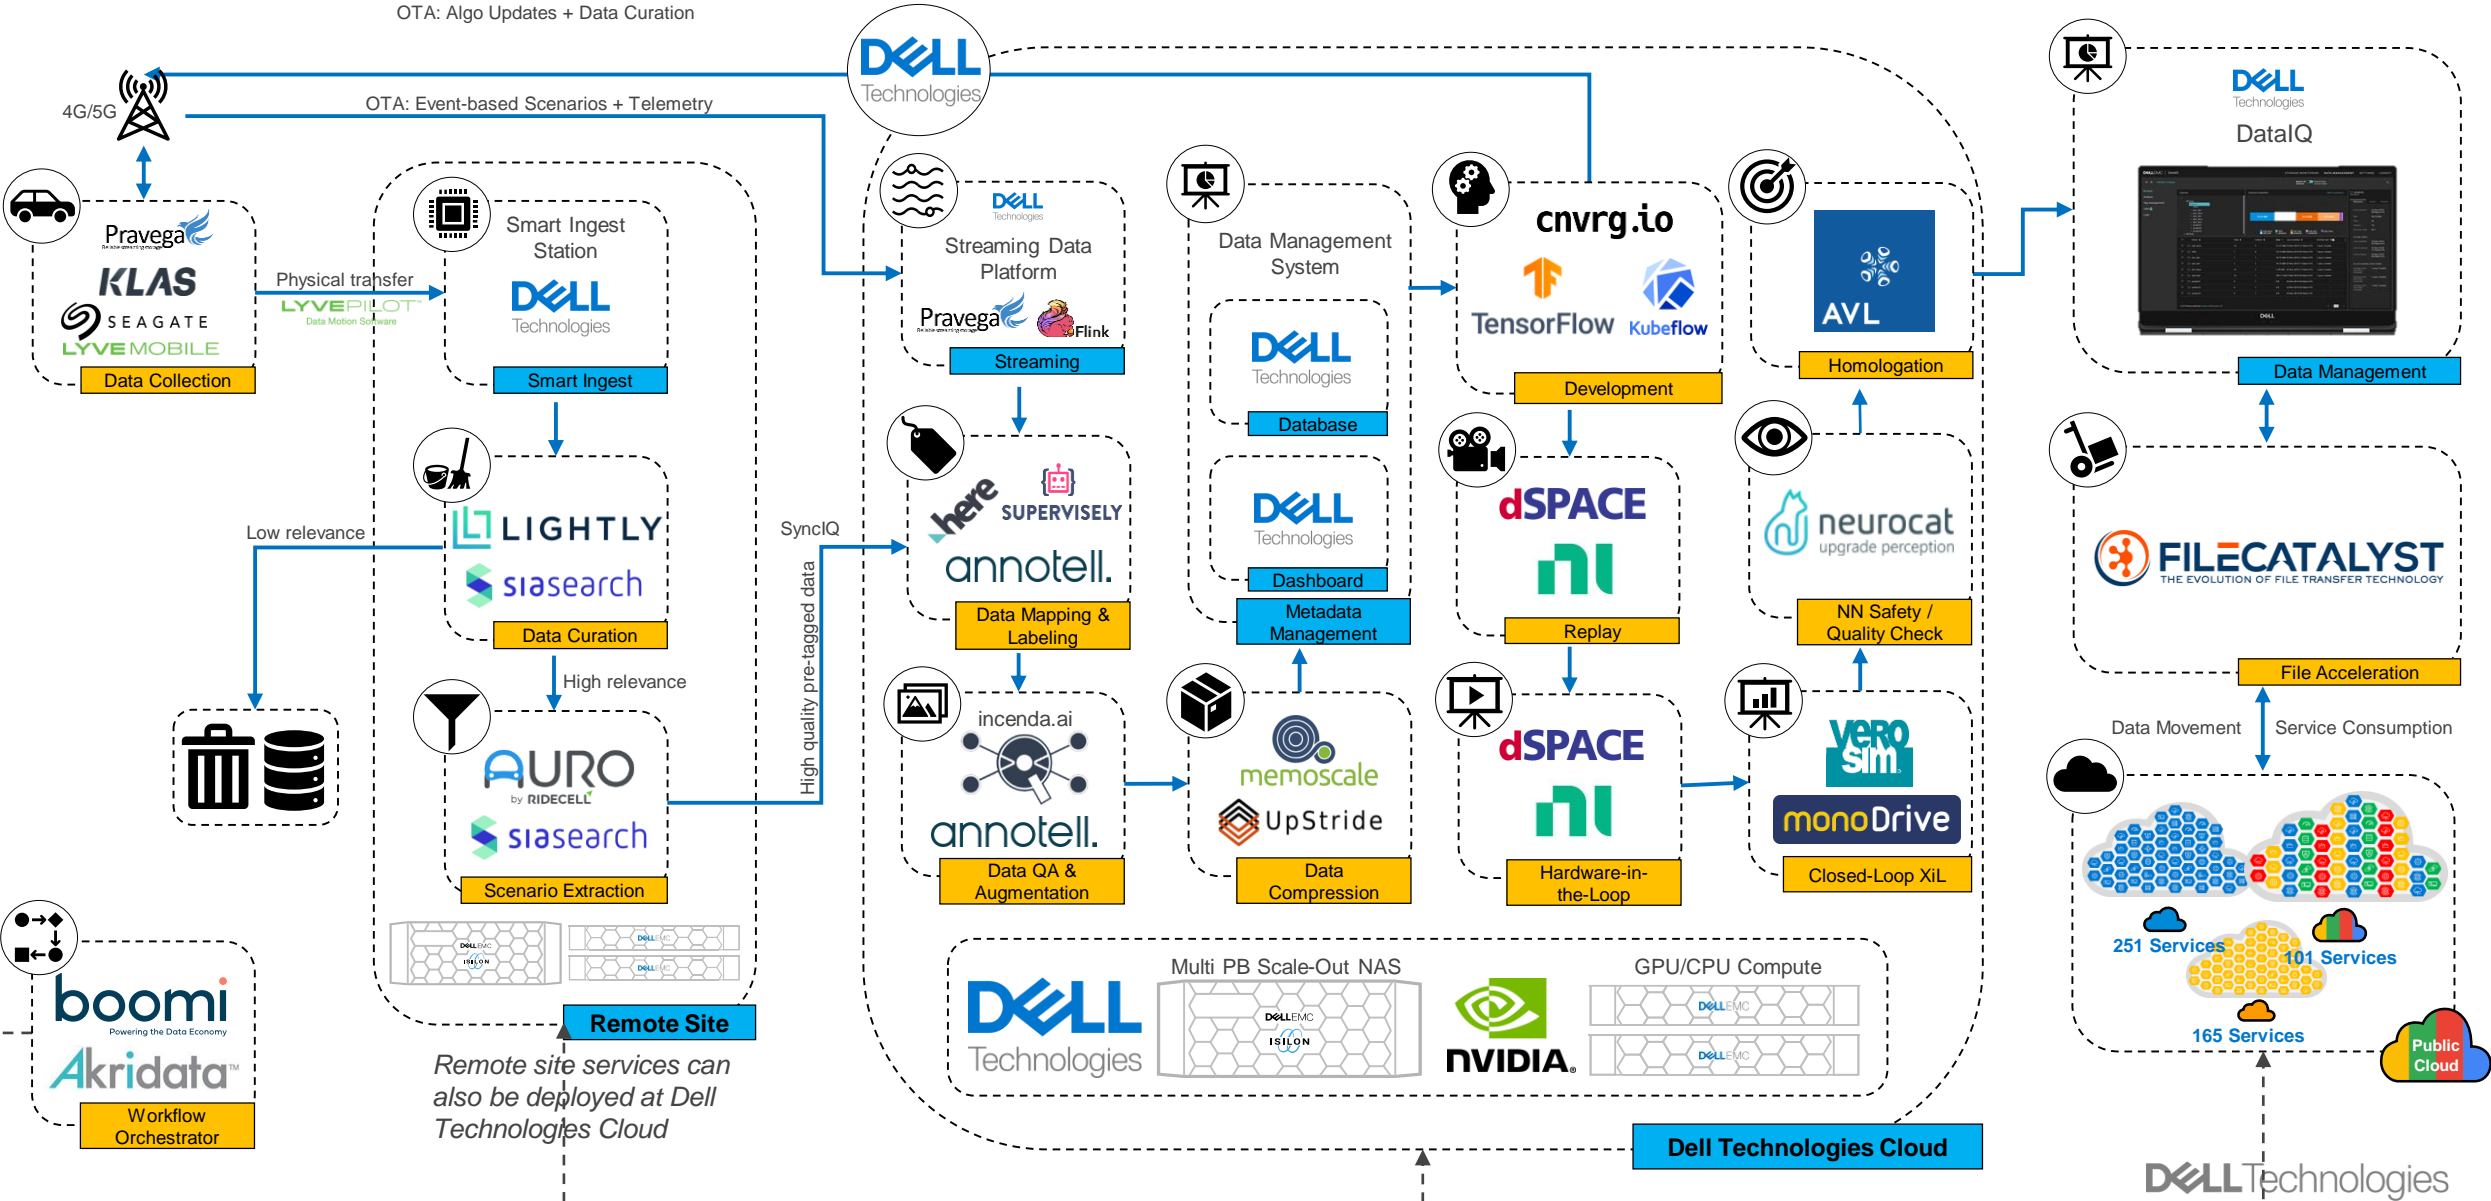

Dell Autonomous Drive Ecosystem

This drawing does not necessarily represent all of the connections or equipment required for a complete solution. It is provided as a high-level overview.

Illustrated partners are a recommendation and can be replaced to meet the requirements.

Scope of partners is often not limited to a single box.

Dell Solution

ISV Solution

OTA: Algo Updates + Data Curation

TensorFlow, the TensorFlow logo and any related marks are trademarks of Google Inc.