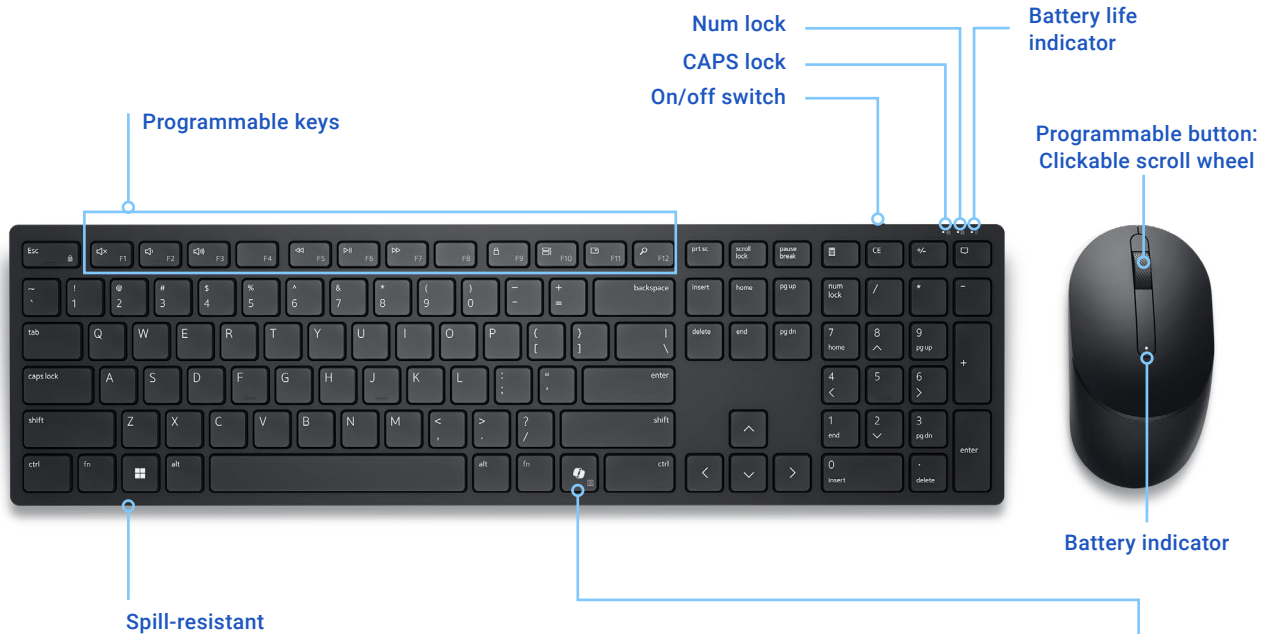

Work in comfort

Work with one of the quietest wireless keyboards whether on a conference call or in proximity with others. Symmetrically designed, the wireless mouse is great for both left and right-handed users, is spill-resistant and can withstand accidental splashes. Tilt legs on the keyboard offer two adjustable angles so you can choose your preferred typing position.

Superb reliability

Built to last, this wireless keyboard and mouse combo has one of the industry's leading battery lives at up to 36 months.³ Dell Advanced Exchange Service⁴ offers you added peace of mind, shipping you a replacement the next business day during your 3-year Limited Hardware Warranty⁵ period. Rigorous testing allows your combo to work perfectly with your Dell systems.

Productivity at your fingertips

Combining a discreetly powerful keyboard with an expertly designed mouse, the Dell Pro Keyboard and Mouse combo enhances your productivity. Powered by one of the industry's leading battery lives of up to 36 months¹, this combo is built to last.