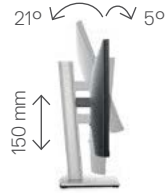

Documentation

- Quick Setup Guide
- Safety and regulatory information

Adjustability and connectivity

DELL 22 MONITOR | P2222H

Easily adjust the panel to your preferred viewing position.

Back view - Cable management slot

Tilt and height adjustable

Pivot

Swivel

Connectivity

- | | | |
|----------------------|-----------------|---|
| 1 Security-lock slot | 4 Stand lock | 7 SuperSpeed USB 5Gbps (USB3.2 Gen1) upstream port |
| 2 Power connector | 5 DisplayPort | 8 SuperSpeed USB 5Gbps (USB3.2 Gen1) Type-A downstream port (4) |
| 3 HDMI port | 6 VGA connector | |