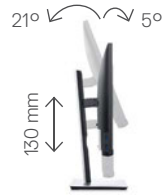

What's in the box?

Components

- Monitor with stand

Cables

- DisplayPort cable
- USB 3.0 upstream cable
- Power cable

Documentation

- Quick Setup Guide
- Safety and regulatory information

Adjustability and connectivity

DELL 27 MONITOR | P2719H

Easily adjust the panel to your preferred viewing position.

Back view -
Cable management slot

Tilt and height adjustable

Pivot

Swivel

Connectivity

- | | |
|----------------------|-----------------------------|
| 1 Power connector | 5 VGA connector |
| 2 HDMI port | 6 USB upstream port |
| 3 Stand lock feature | 7 USB downstream ports (x2) |
| 4 DisplayPort | 8 USB downstream ports (x2) |