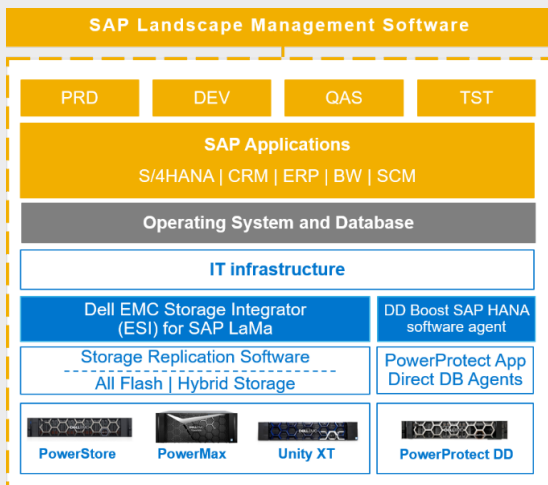

Dell EMC solutions for SAP Landscape Management (SAP LaMa)

Simplify and automate SAP system clone, copy, and refresh provisioning processes

Benefits of Dell EMC solutions for SAP LaMa

Increase Productivity

- Automate system clone, copy and refresh processes
- Free admins for higher-value work versus system refresh tasks
- Provide on-demand copies using Dell EMC storage snapshots or PowerProtect backups

Improve Efficiency

- Offload CPU overhead from the production server to Dell EMC storage system or Data Domain appliance
- Quickly create copies of production system

Lower Costs

- Reduce costs for SAP copies via space-efficient storage snapshots or PowerProtect AppDirect restores

Logical Architecture

Today's Situation

In the digital era, enabling business agility for new initiatives while controlling costs is priority number one. Today, though, the CIO's biggest challenge is that 80% of the IT budget is trapped in operations and maintenance, with only 20% left for innovation. It is not surprising then, that simplifying management of complex SAP landscapes is a top priority.

Cut Time, Costs and Complexity for SAP System Provisioning

One area that's ripe for simplification is SAP system clone, copy and refresh processes. SAP admins spend a great deal of time creating and managing copies of SAP production systems to support development, test, QAS and training environments.

The process can be time consuming with SAP system copy/refresh taking several business days. The most common challenges include:

- Coordination among storage, server, and virtualization teams
- Manual, time-consuming, complex post-processing steps
- Risk of manual errors and quality of copy/refresh
- Large data footprints leading to increased storage costs

These circumstances slow innovation and increase the risk of data inconsistencies and corruption – major reasons organizations are looking for new ways to improve the process.

Dell EMC Solutions for Managing SAP Landscapes

SAP Landscape Management (SAP LaMa) is an automation and simplification solution that replaces manual or scripted processes that create a system clone, copy and refresh processes. The Dell EMC Storage Integrator (ESI) for SAP LaMa solution brings SAP LaMa software together with advanced Dell EMC storage-based local and remote replication services and data protection software, providing a powerful platform to simplify management of SAP landscapes:

- Dell ESI enables operations like SAP system relocation, snapshots and provisioning processes like system clone, copy and refresh.

Dell EMC Solution for SAP Landscape Management (SAP LaMa) Dell EMC Solution for SAP Landscap Management (SAP LaMa)