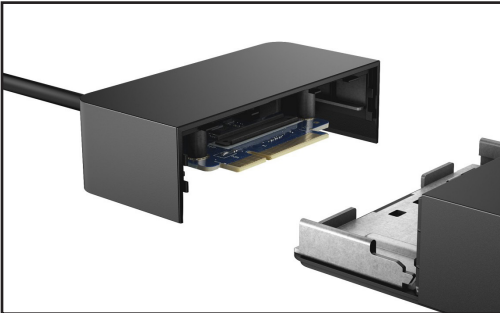

## Power Delivery

Dell Commercial Docks offer the highest power delivery possible to provide the fastest charging experience with your Dell devices so you can charge quickly, even while you work.

|                                |  |
|--------------------------------|--|
| Dell Dock - WD19 130W          | The WD19 130W includes a 130W power adapter and delivers up to 90W of power to Dell and non-Dell PCs.**  |
| Dell Dock - WD19 180W          | The WD19 180W includes a 180W power adapter and delivers up to 130W of power to Dell PCs and up to 90W to non-Dell PCs.**  |
| Dell Thunderbolt Dock - WD19TB | The WD19TB includes a 180W power adapter and delivers up to 130W of power to Dell PCs and up to 90W to non-Dell PCs.**   |
| Dell Performance Dock - WD19DC | The WD19DC includes a 240W power adapter and delivers up to 210W of power to Dell PCs when using both connections in a compatible Dell system. It delivers 130W of power to Dell PCs and up to 90W to non-Dell PCs via a single connector. |

\*\*Precision 7510/7520/7530/7710/7720/7730 require more power than 130W, so when docked with the Dell Dock WD19 (130W/180W) or Dell Thunderbolt Dock WD19TB, the workstation power adapter needs to be plugged in for optimal operation. For the best experience with Precision 7530/7540 or 7730/7740, choose the Dell Performance Dock WD19DC which comes with a dual USB-C connector that provides up to 210W power delivery, so you no longer need an additional power adapter.

## Dell Docking Module Upgrades

Switch out your docking module to convert to Thunderbolt or Dual USB-C connectivity at a fraction of the cost of replacing the entire dock.