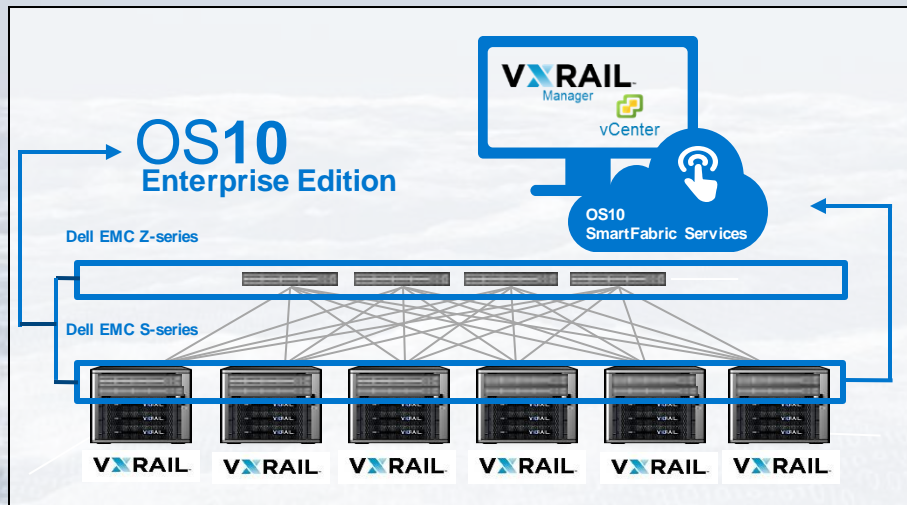

DELL EMC

Leader in Open Networking
Hardware Technology

Dell EMC & VMware Networking Approach

EDGE

Modernise the WAN
Simplify & Lower Cost

CORE

Modernise the Core
Build Smarter Fabrics

CLOUD

Implement Cloud Networking
Transition to DT Cloud

VMware: SD-WAN Edge

Dell: Edge Appliance

VMware: vCenter | NSX

Dell: SmartFabric Director

Dell: PowerSwitch Spine/Leaf

VMware Cloud Foundation

Dell: PowerSwitch Top of Rack

Dell Technologies Advantage – Software-Defined Networking Innovation Designed for Value

Powered by Intel® Technology

SmartFabric Services for HCI

SmartFabric Services creates a fully integrated solution between the fabric and a hyper-converged cluster infrastructure such as VxRail, providing quick and easy deployment and automation of data centre networking fabrics.