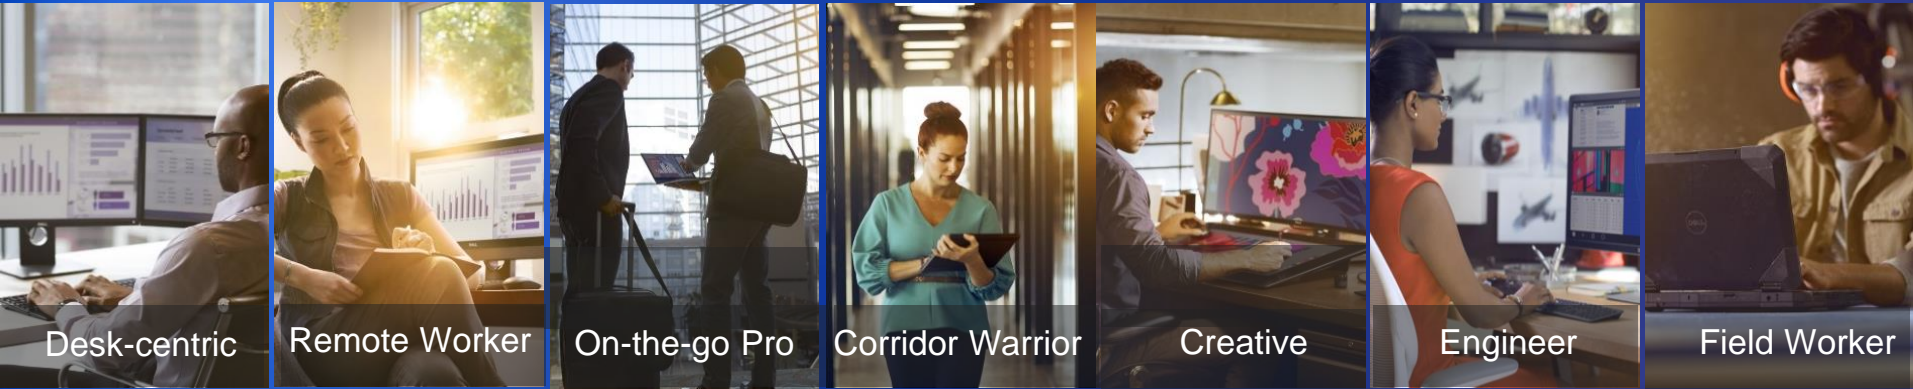

The broadest portfolio no matter how you work

Powered by Intel® Technology