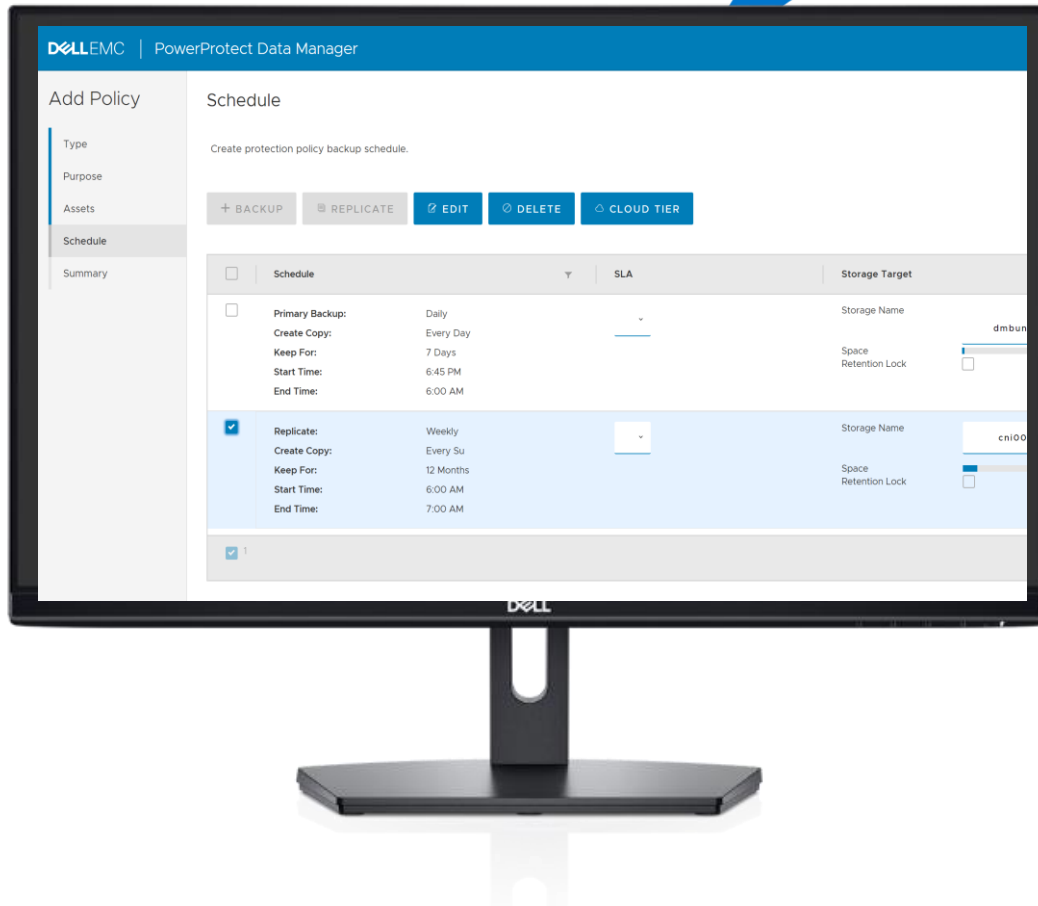

Multi-cloud optimized

- Extend data to the cloud
  - Long-term retention and disaster recovery
- No additional gateway
  - Maximize investment and expanding capacity