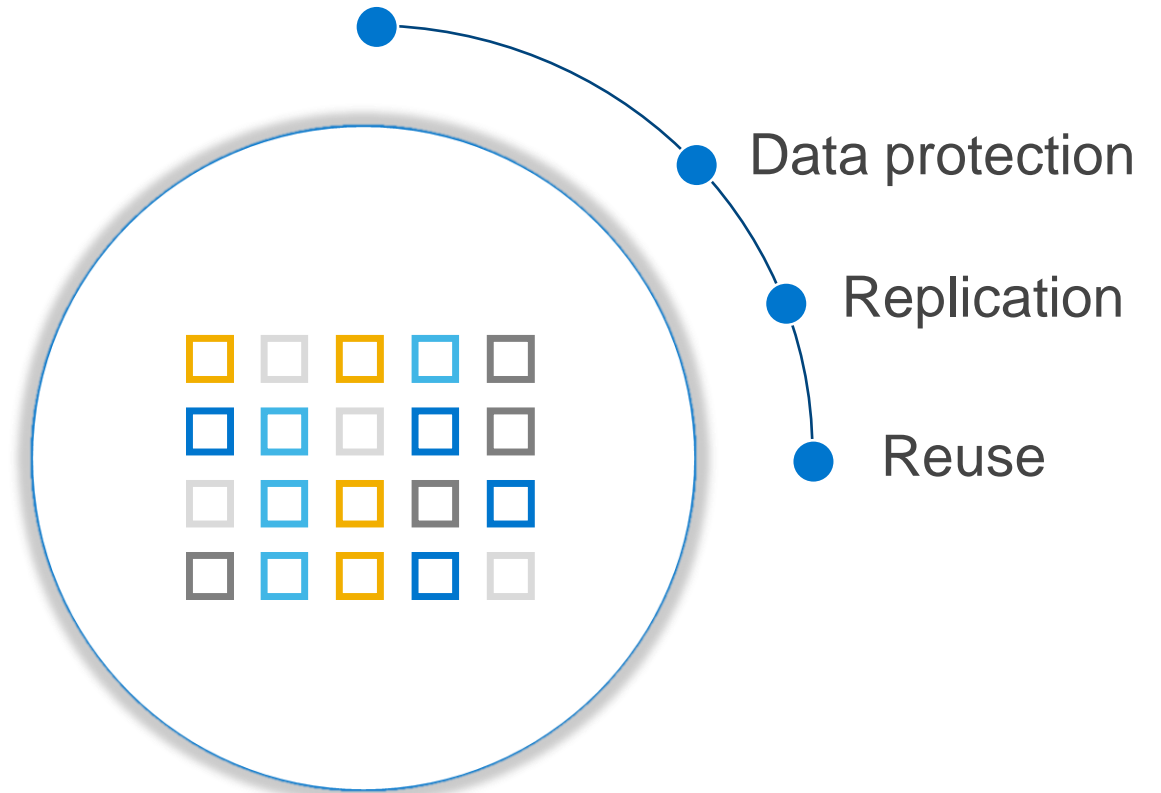

Software defined

- Flexible consumption options
- Built-in deduplication
- Optimized data placement enabled by machine learning

vmware®

ORACLE®

Microsoft®
SQL Server®