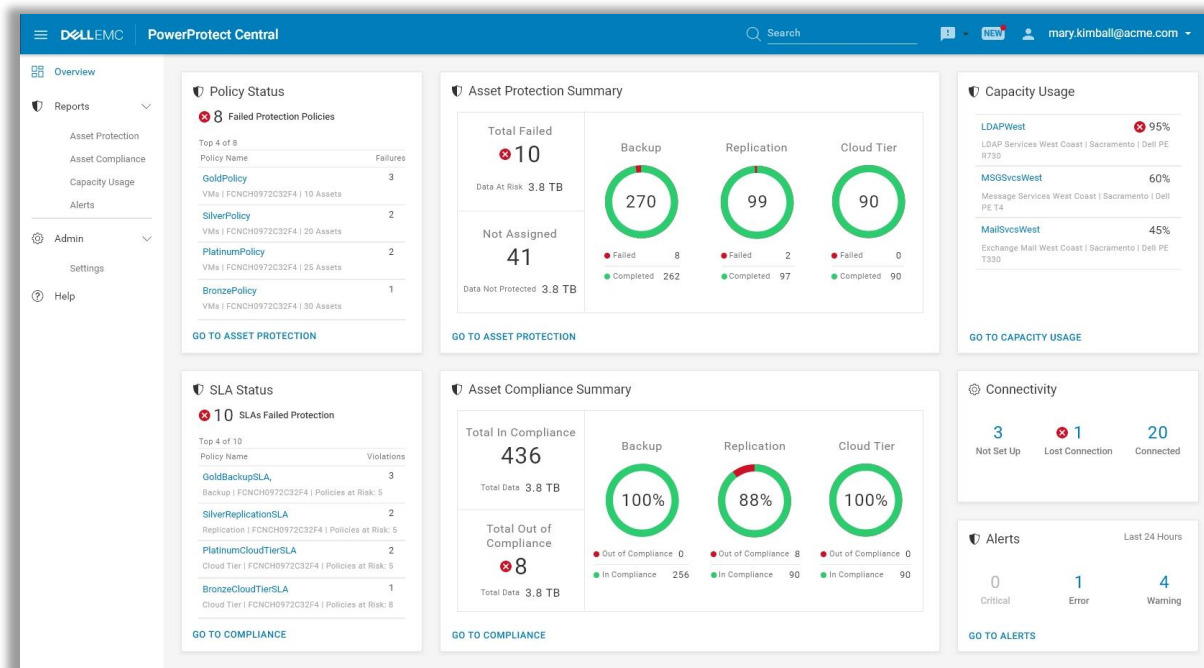

SaaS-based management

- Easy to analyze and troubleshoot
  - Monitoring
  - Reporting
- Get started in minutes with nothing to install