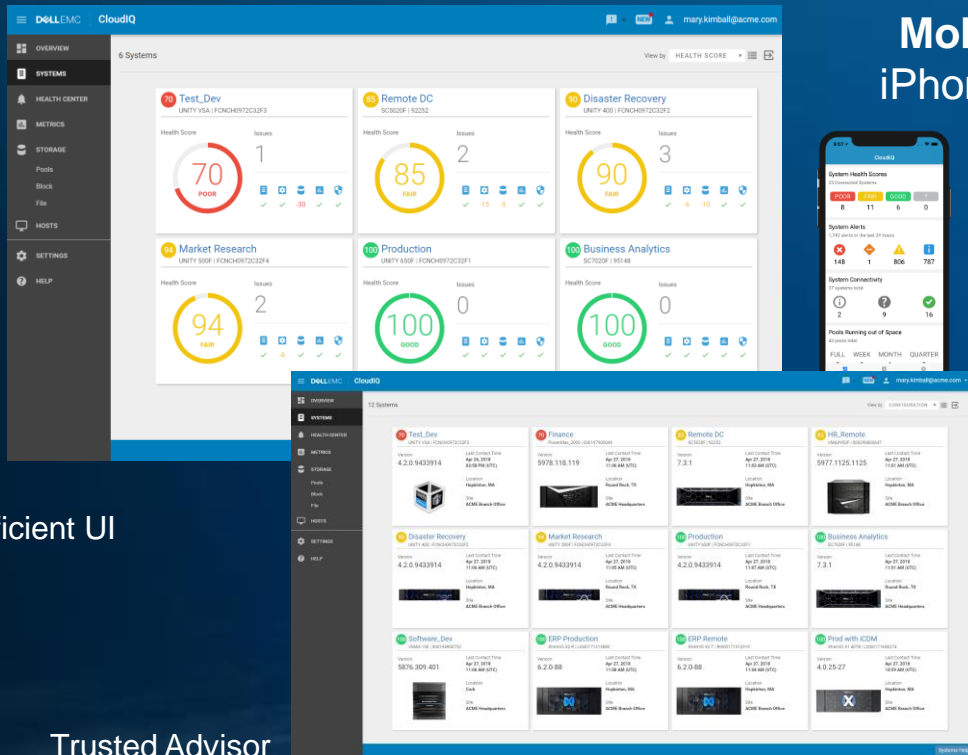

CloudIQ

Efficient UI

Trusted Advisor

Mobile App for iPhone & Android