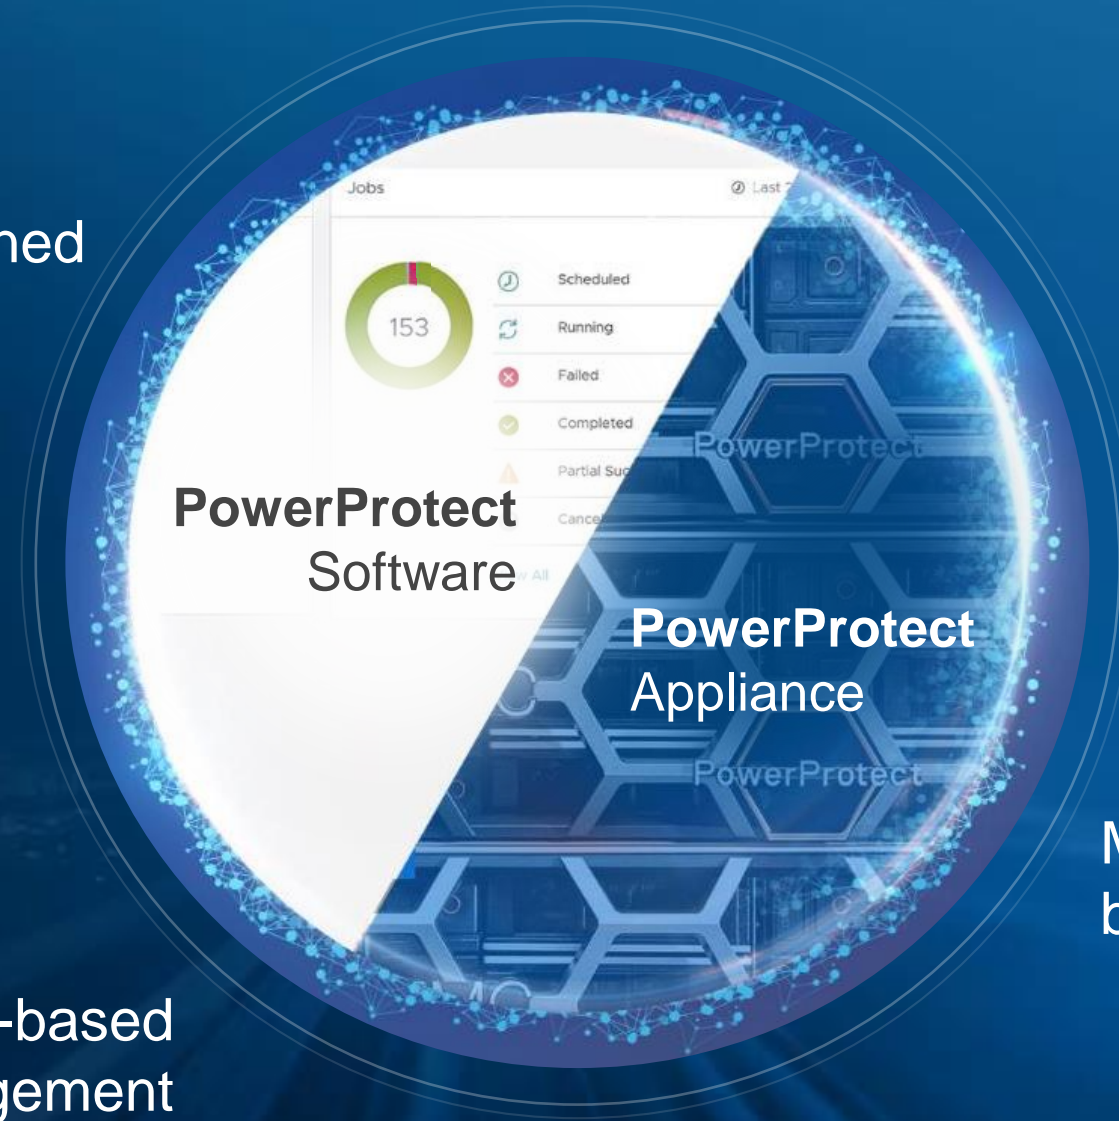

# DELL EMC POWERPROTECT

Software-defined

Self-service  
control

SaaS-based  
management

Multi-  
dimensional

Modern services-  
based architecture