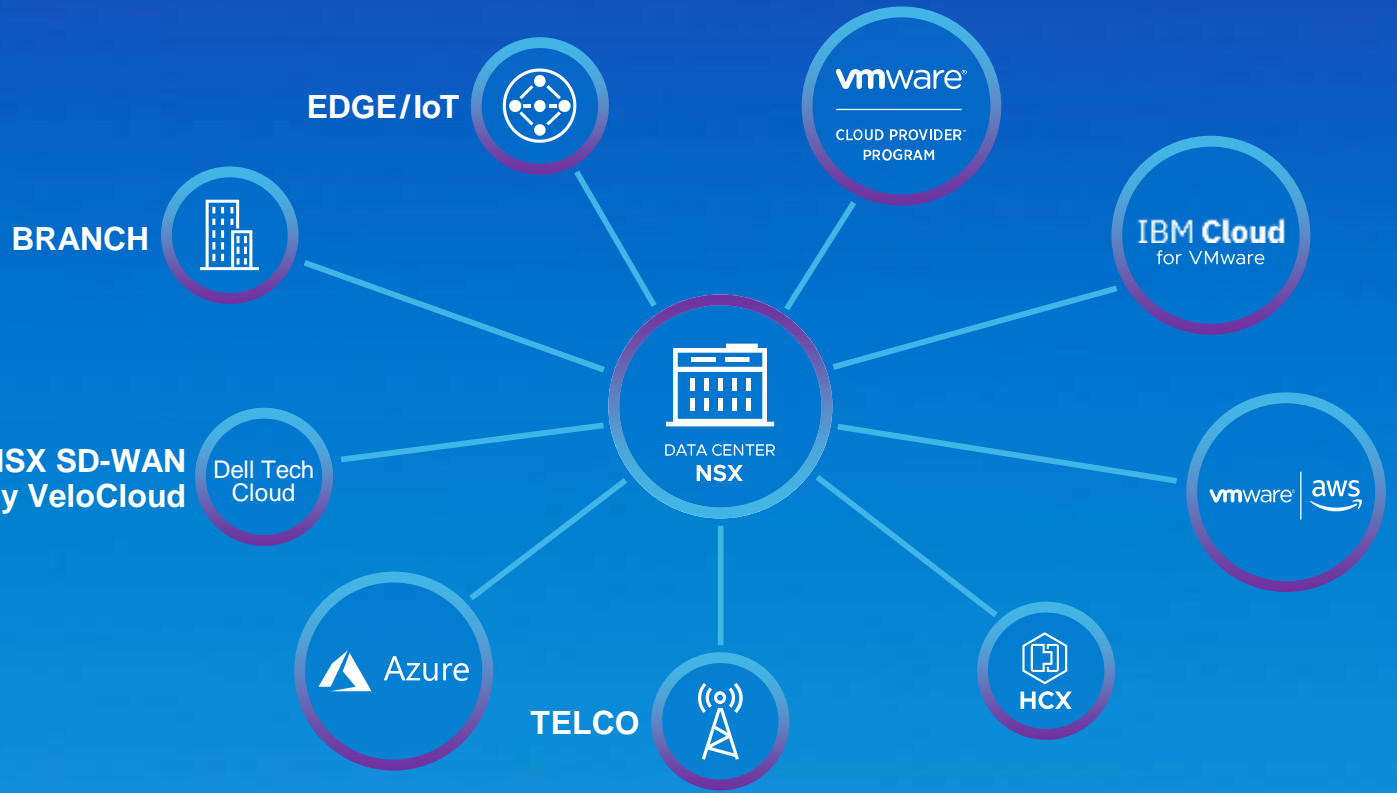

Embrace risk

DELL

DELLEMC

Pivotal.

RSA

Secureworks

virtustream.

vmware

SECURITY transformation

Trusted Infrastructure

VMWARE NSX SD-WAN by VeloCloud

APPLICATION  
transformation

Minimize application delivery risk

Streamline application operations

Accelerate software innovation