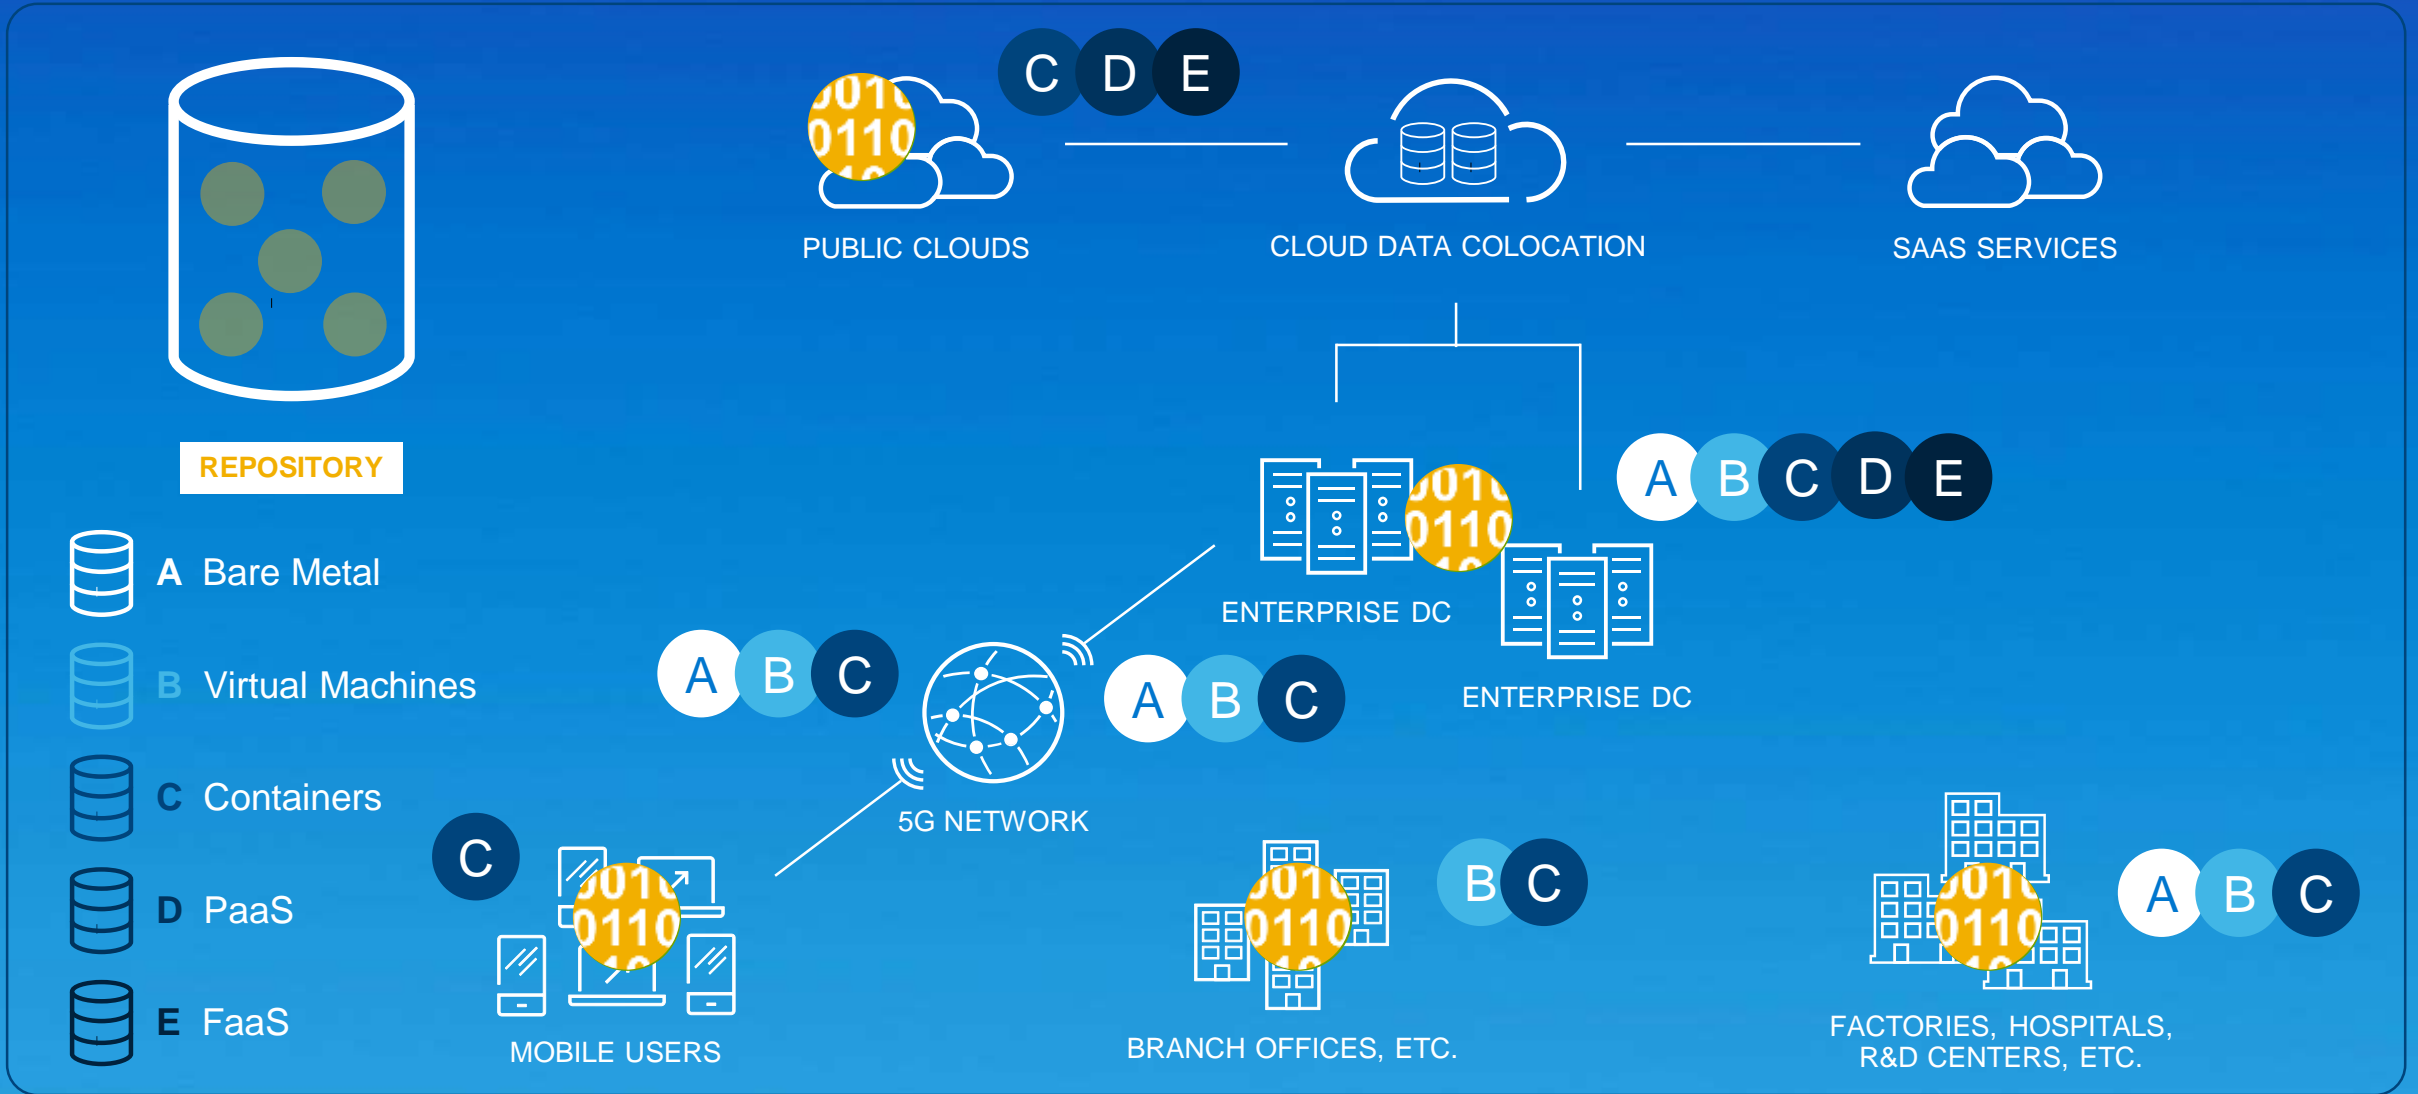

Automated Diverse Application Delivery Emerge

ADVANCED ORCHESTRATION & AI/ML DRIVEN