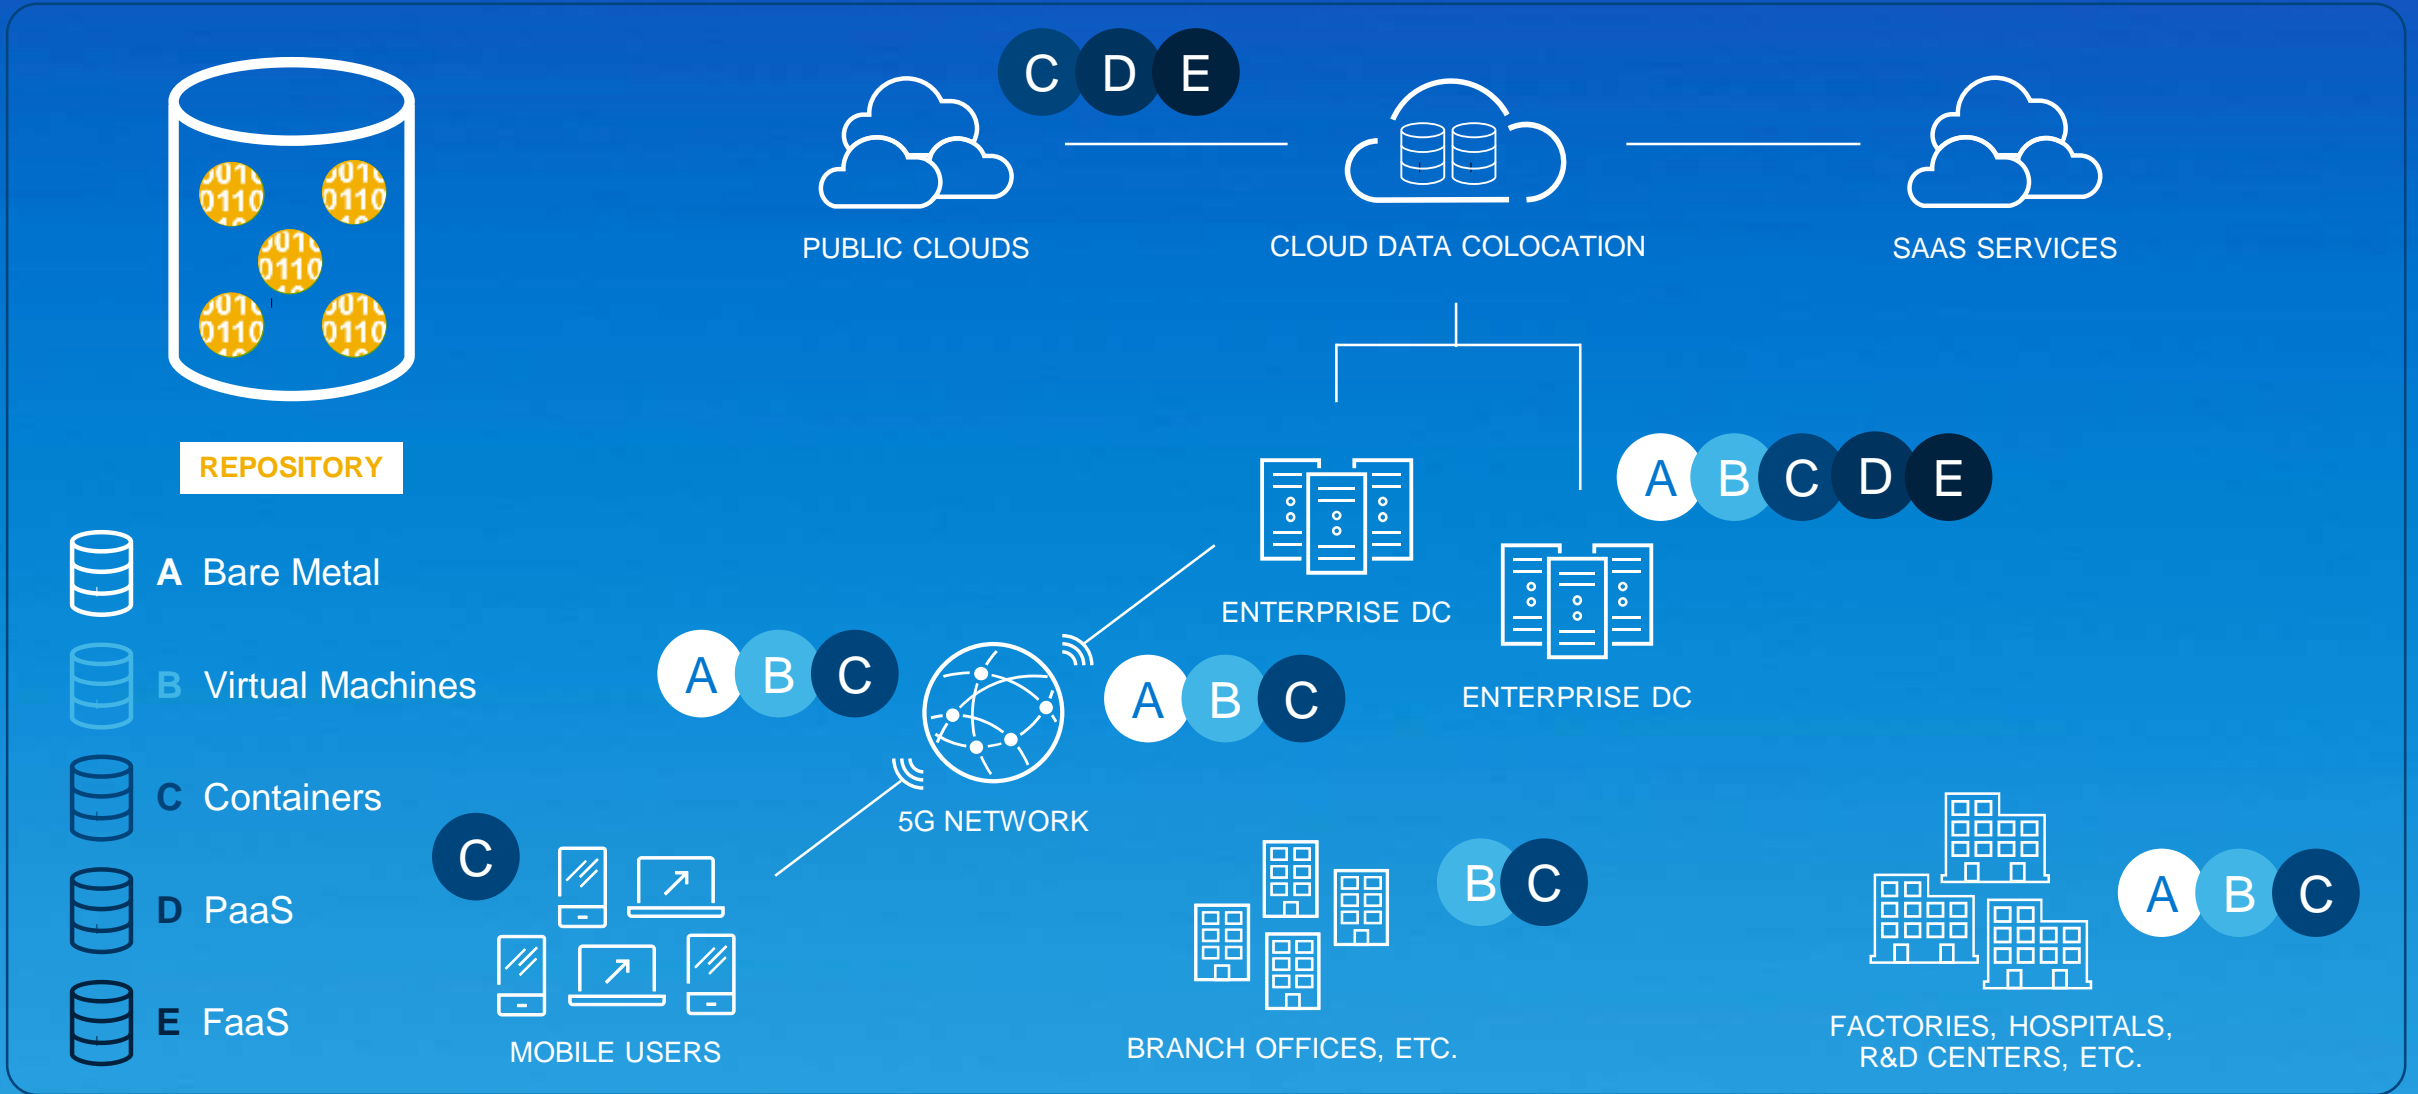

Embrace risk

DELL

DELLEMC

Pivotal.

RSA

Secureworks

virtustream.

vmware

SECURITY transformation

Trusted Infrastructure

VMWARE NSX SD-WAN by VeloCloud

APPLICATION  
transformation

Minimize application delivery risk

Streamline application operations

Accelerate software innovation

## ADVANCED ORCHESTRATION