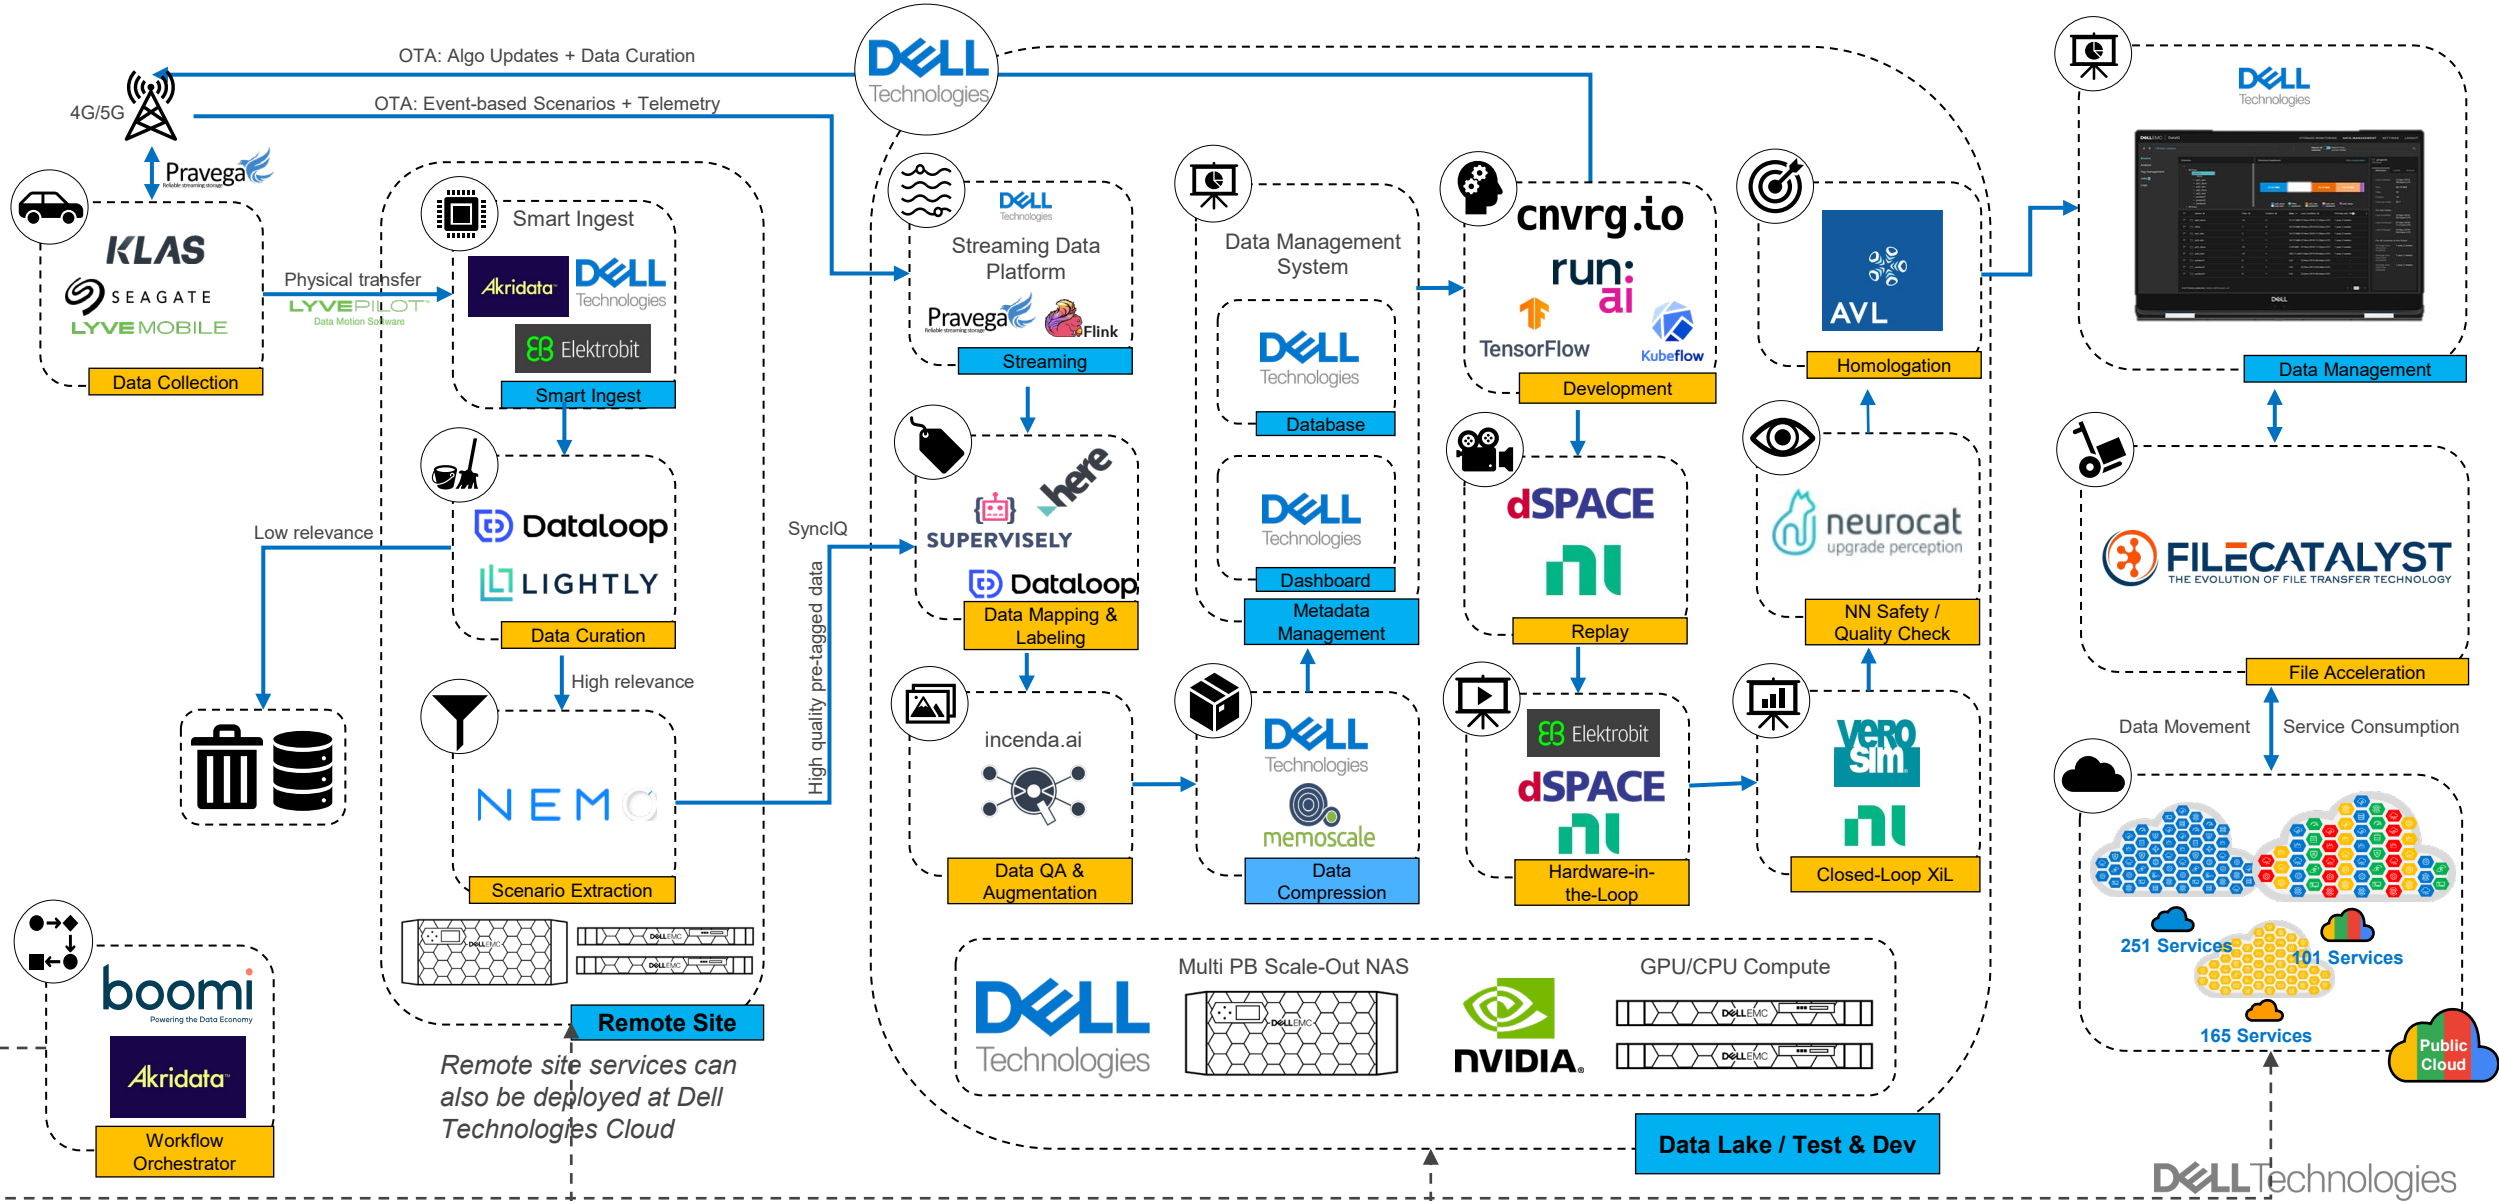

Dell Autonomous Drive Ecosystem

This drawing does not necessarily represent all of the connections or equipment required for a complete solution. It is provided as a high-level overview.

Illustrated partners are a recommendation and can be replaced to meet the requirements.

Scope of partners is often not limited to a single box.

Dell Solution

ISV Solution

TensorFlow, the TensorFlow logo and any related marks are trademarks of Google Inc.

© Copyright 2021 Dell Inc.