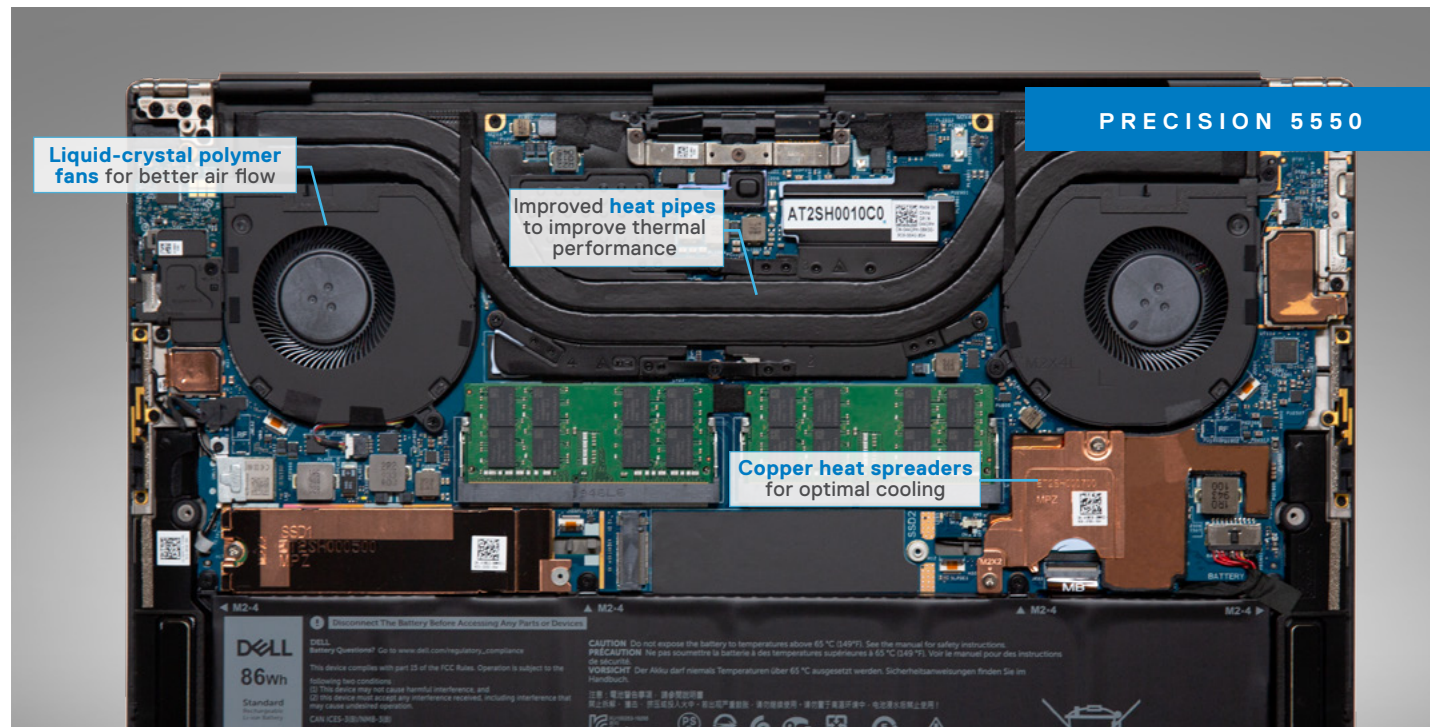

The memory, storage, and battery are user accessible in the Precision 5550, but they are not in the MacBook Pro, making the 5550 a more customizable device².

The 5550 also features several thermal improvements, including thinner fan blades, Gore insulation, graphite and copper heat spreaders, and improved dual heat pipes.