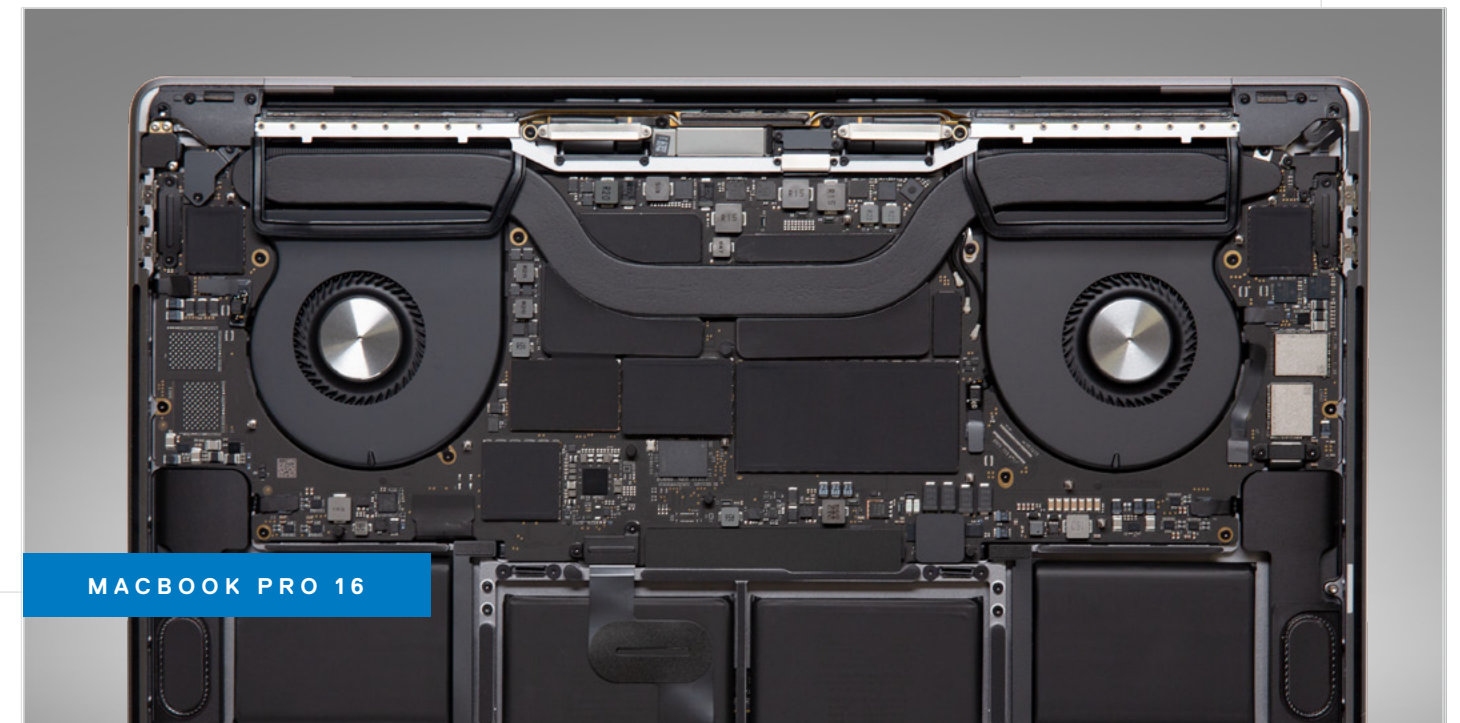

Dell has made significant investments in thermal engineering to keep the Precision 5750 running as cool as possible with minimal performance degradation.

Plus, the Precision 5750 has superior serviceability with adjustable memory, storage, and batteries, while in the MacBook Pro 16 the memory and storage are not user accessible and the battery is built in².