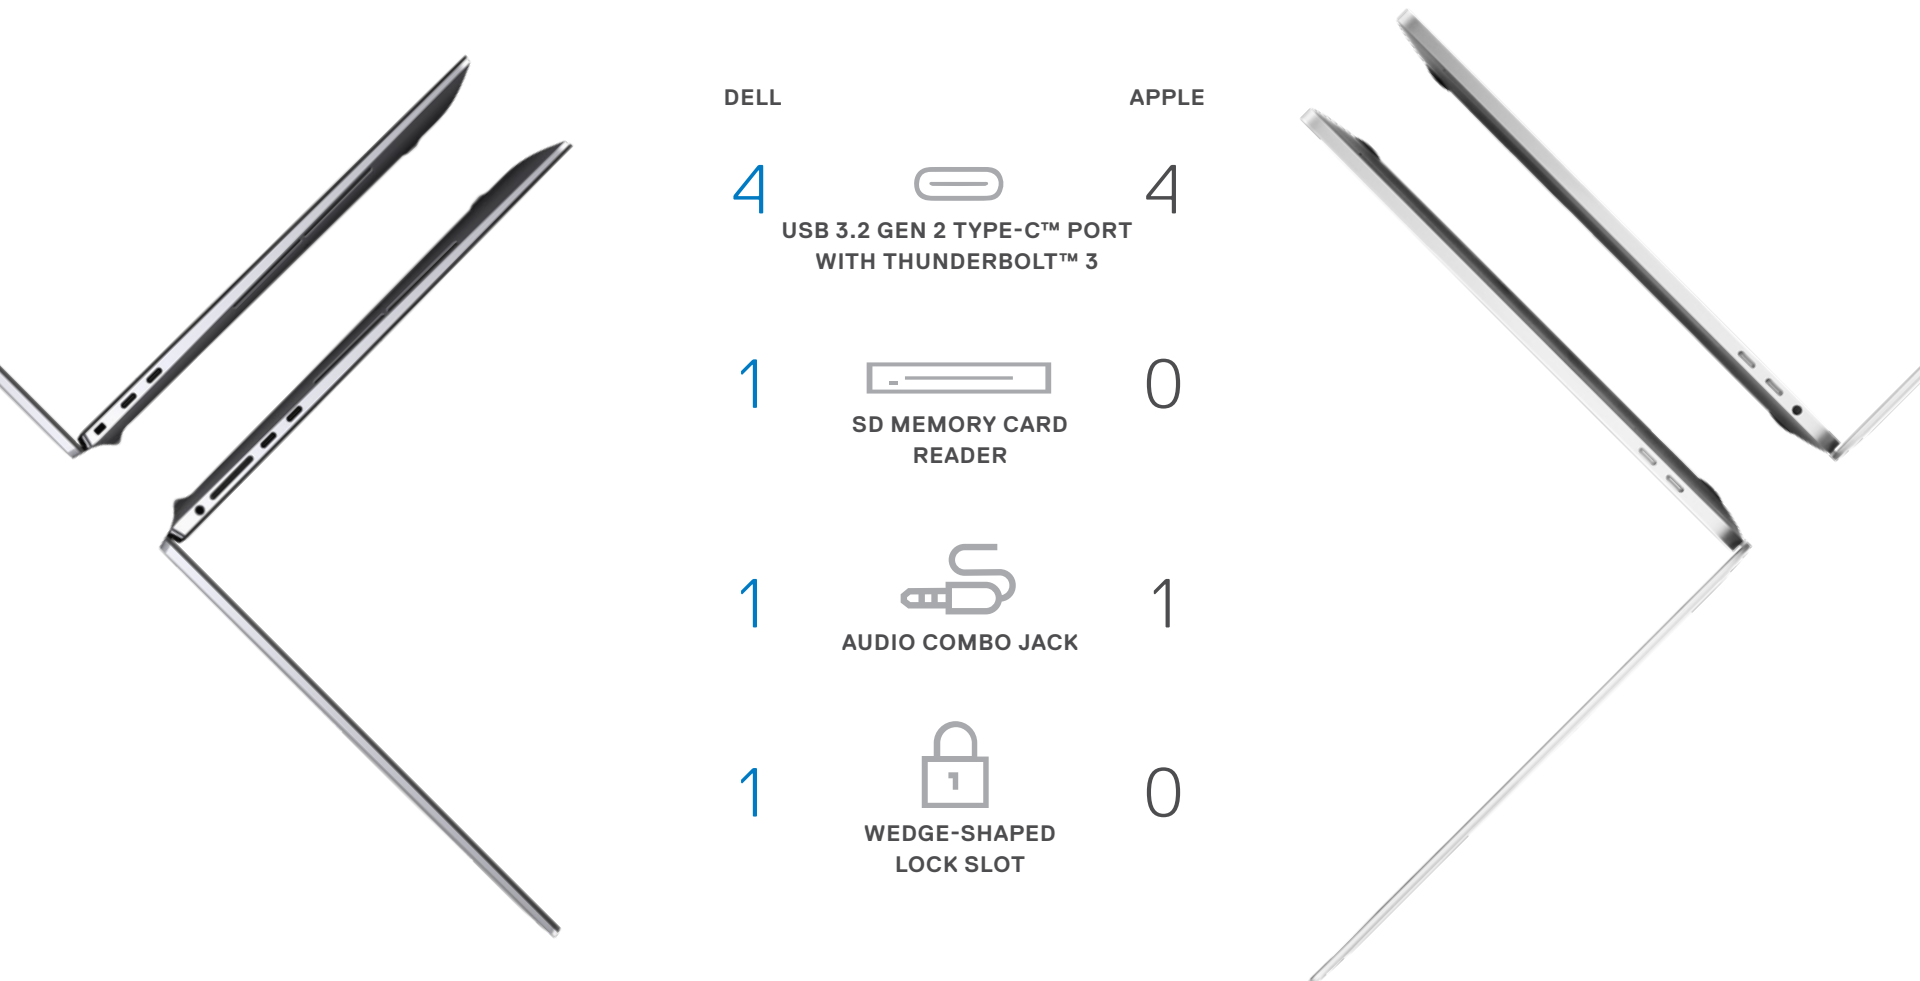

HOW IT CONNECTS

Precision 5750 vs. MacBook Pro 16