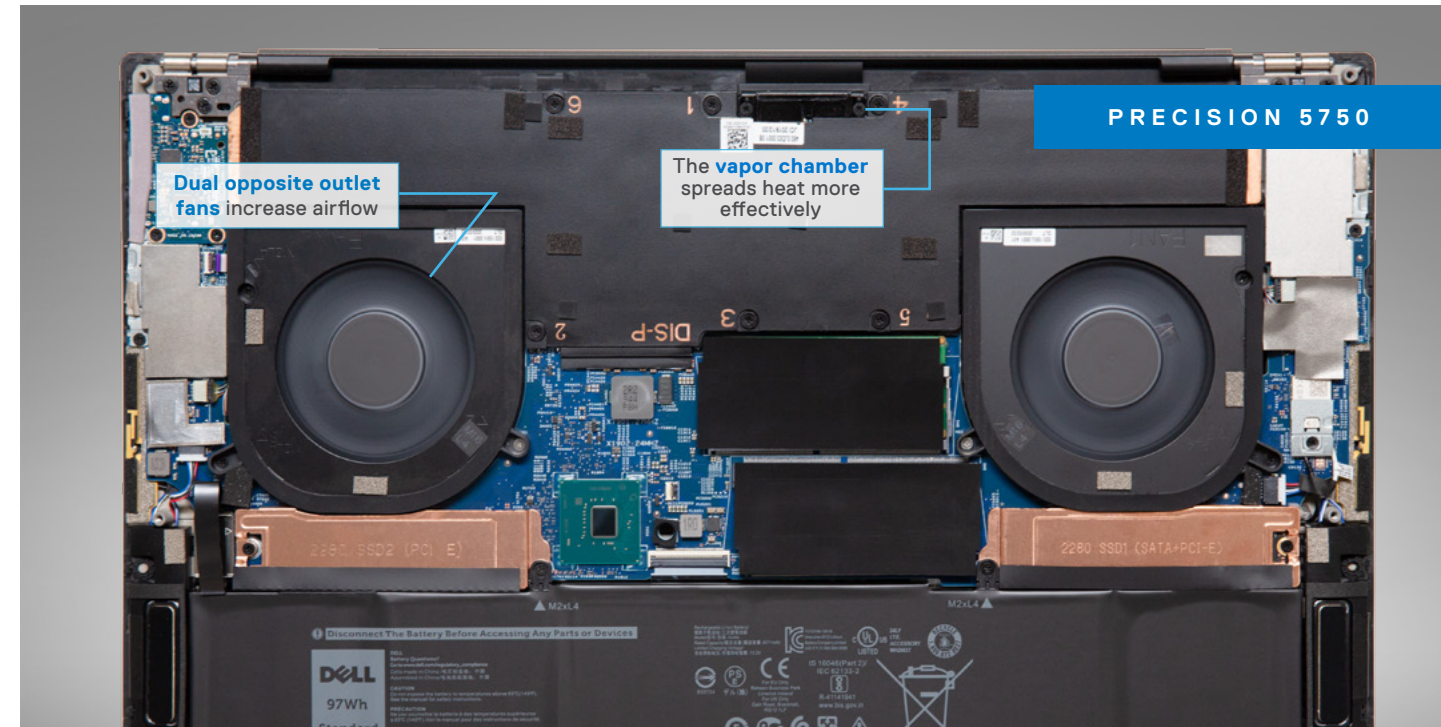

# Precision 5750 vs. MacBook Pro 16

We include with every system ordered a DA200 dongle which has an HDMI and USB-A port, which Apple does not include.<sup>2</sup>

Precision 5750 offers twice the number of port types - the MacBook Pro 16 does not offer SD memory card reader or wedge-shaped lock slot<sup>2</sup>.