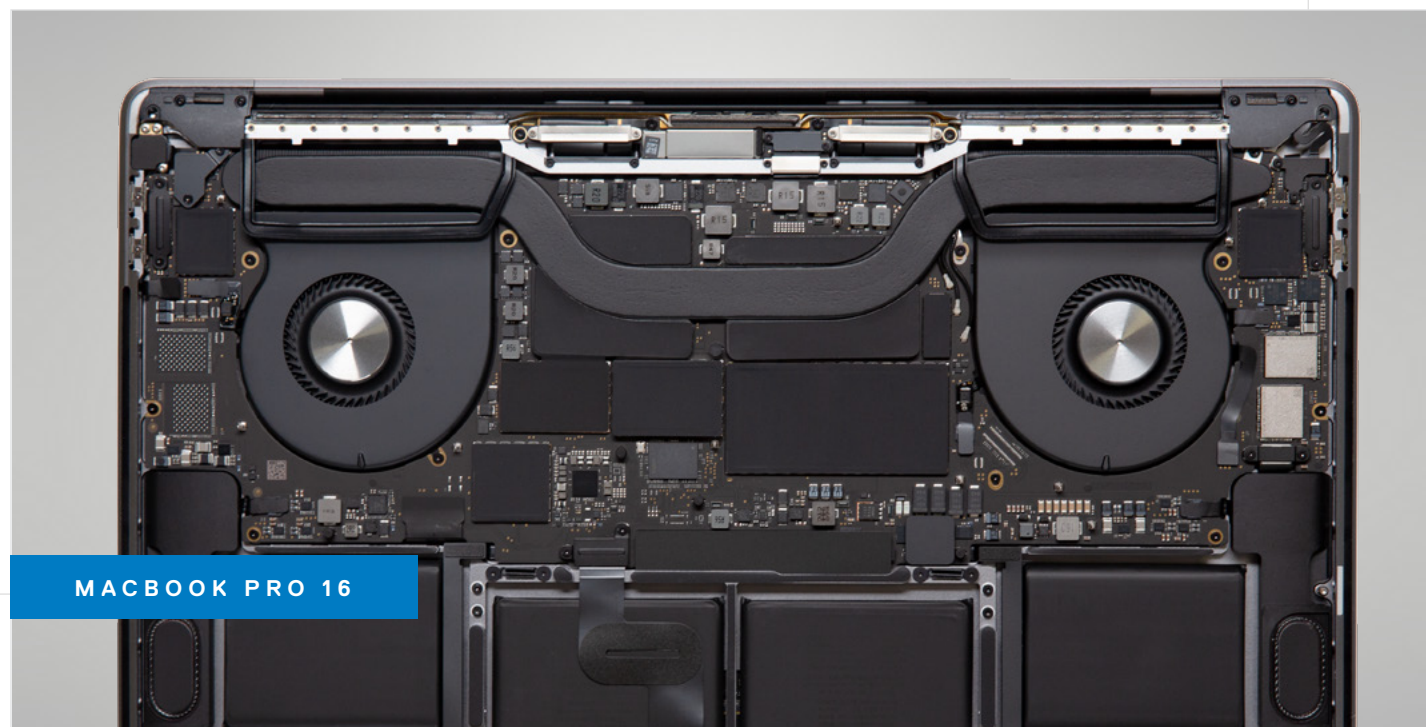

The memory, storage, and battery are user accessible in the Precision 5550, but they are not in the MacBook Pro, making the 5550 a more customizable device<sup>2</sup>.

The 5550 also features several thermal improvements, including thinner fan blades, Gore insulation, graphite and copper heat spreaders, and improved dual heat pipes.