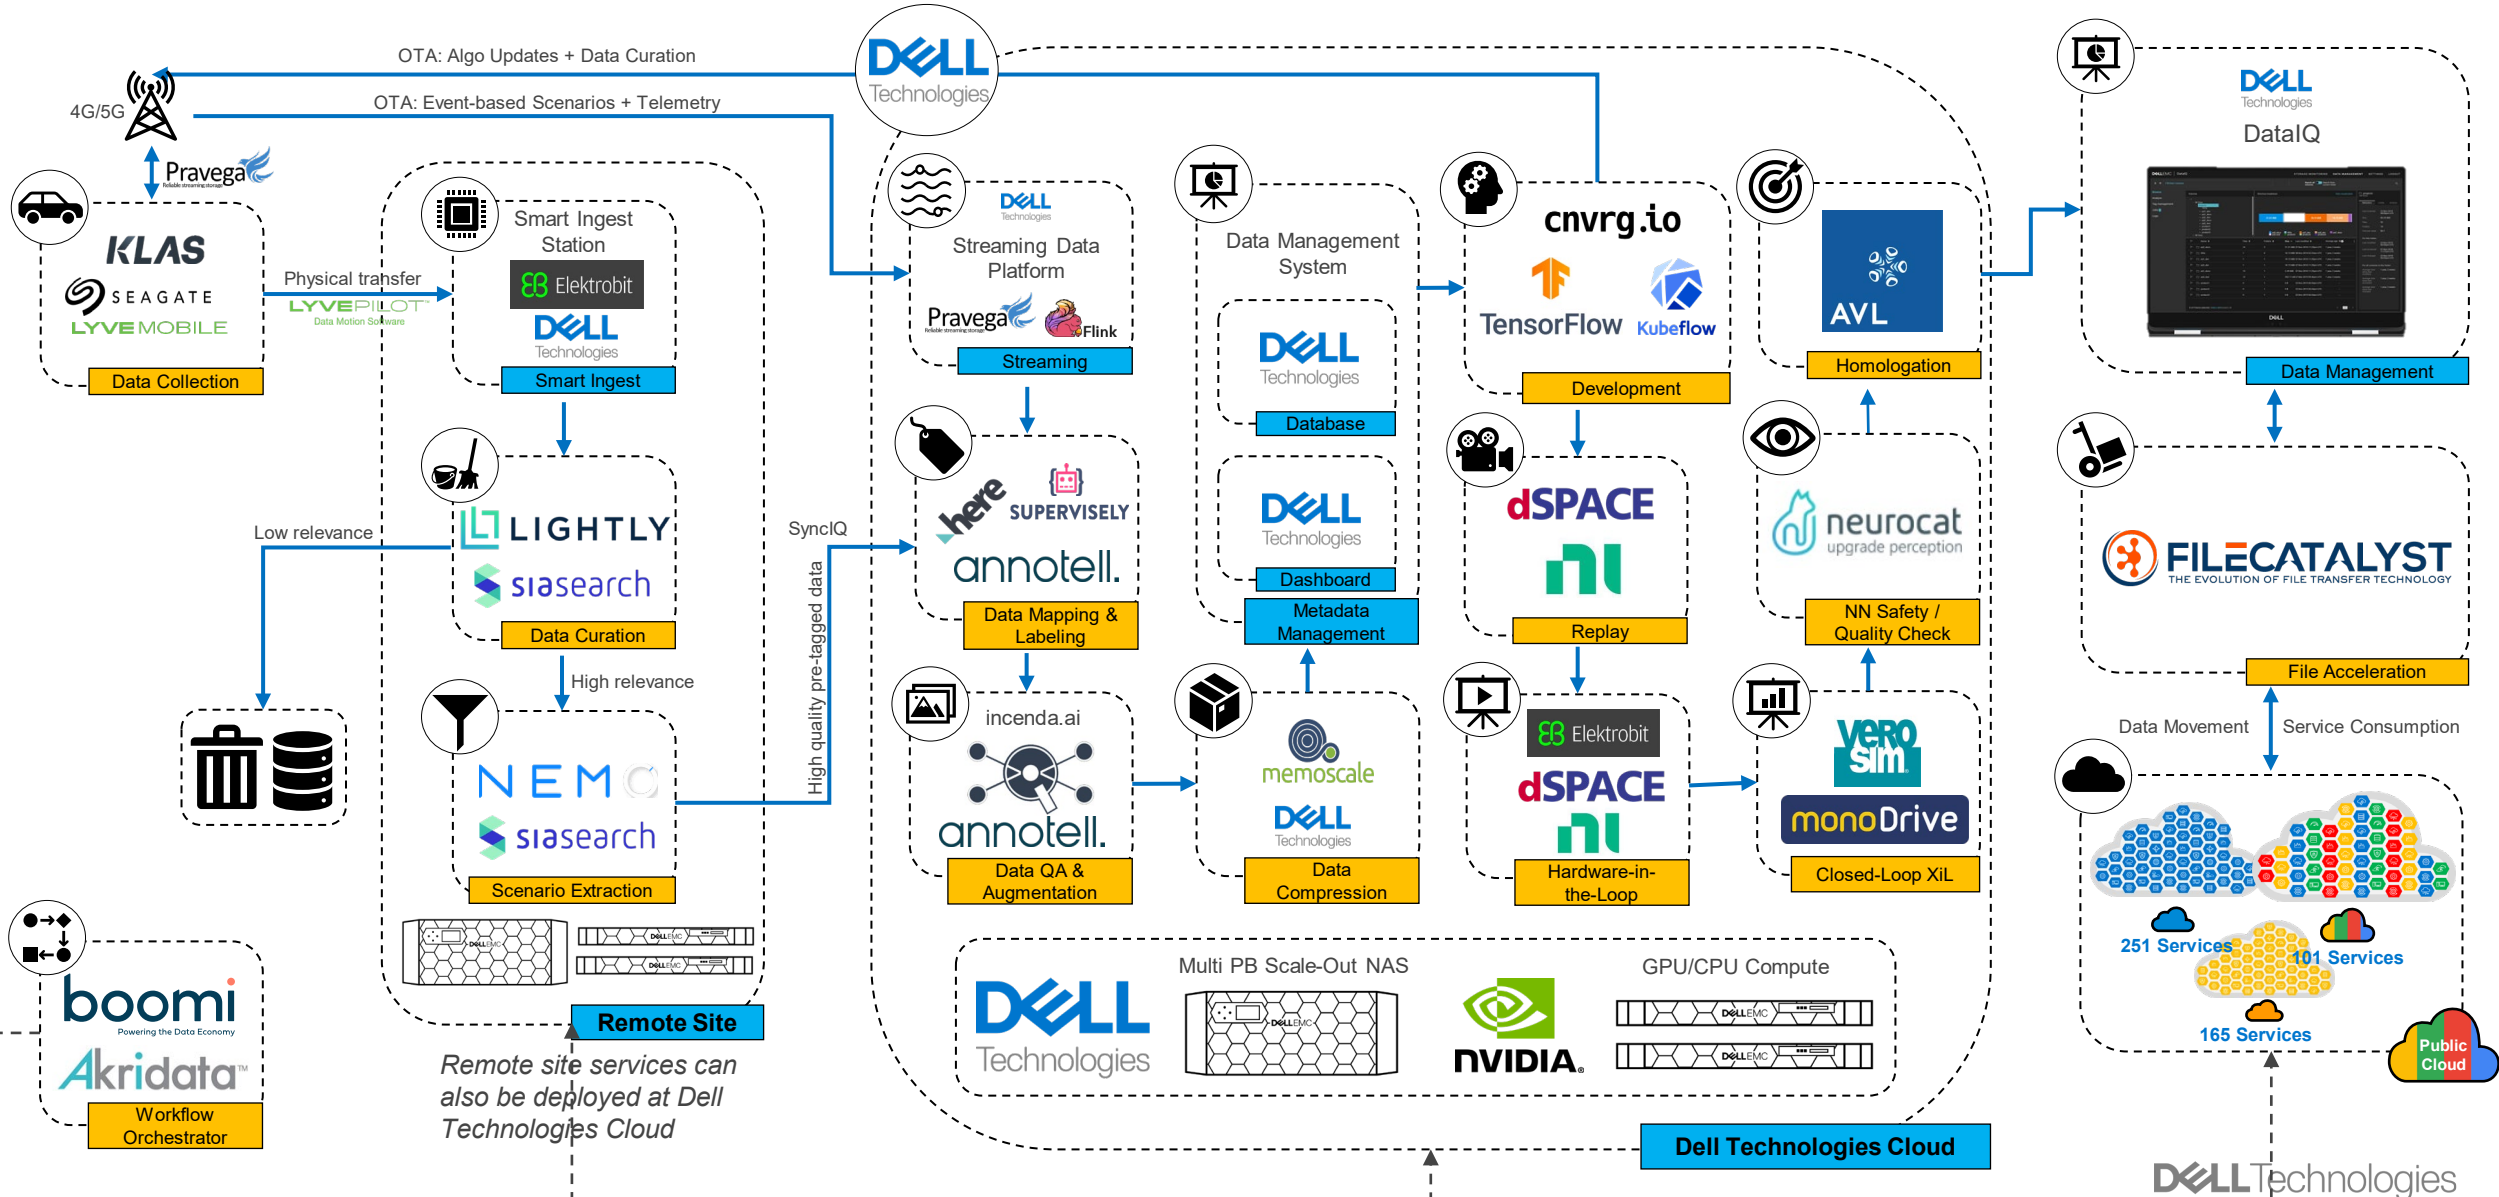

Dell Autonomous Drive Ecosystem

This drawing does not necessarily represent all of the connections or equipment required for a complete solution. It is provided as a high-level overview.

Illustrated partners are a recommendation and can be replaced to meet the requirements.

Scope of partners is often not limited to a single box.

Dell Solution

ISV Solution

TensorFlow, the TensorFlow logo and any related marks are trademarks of Google Inc.

© Copyright 2021 Dell Inc.