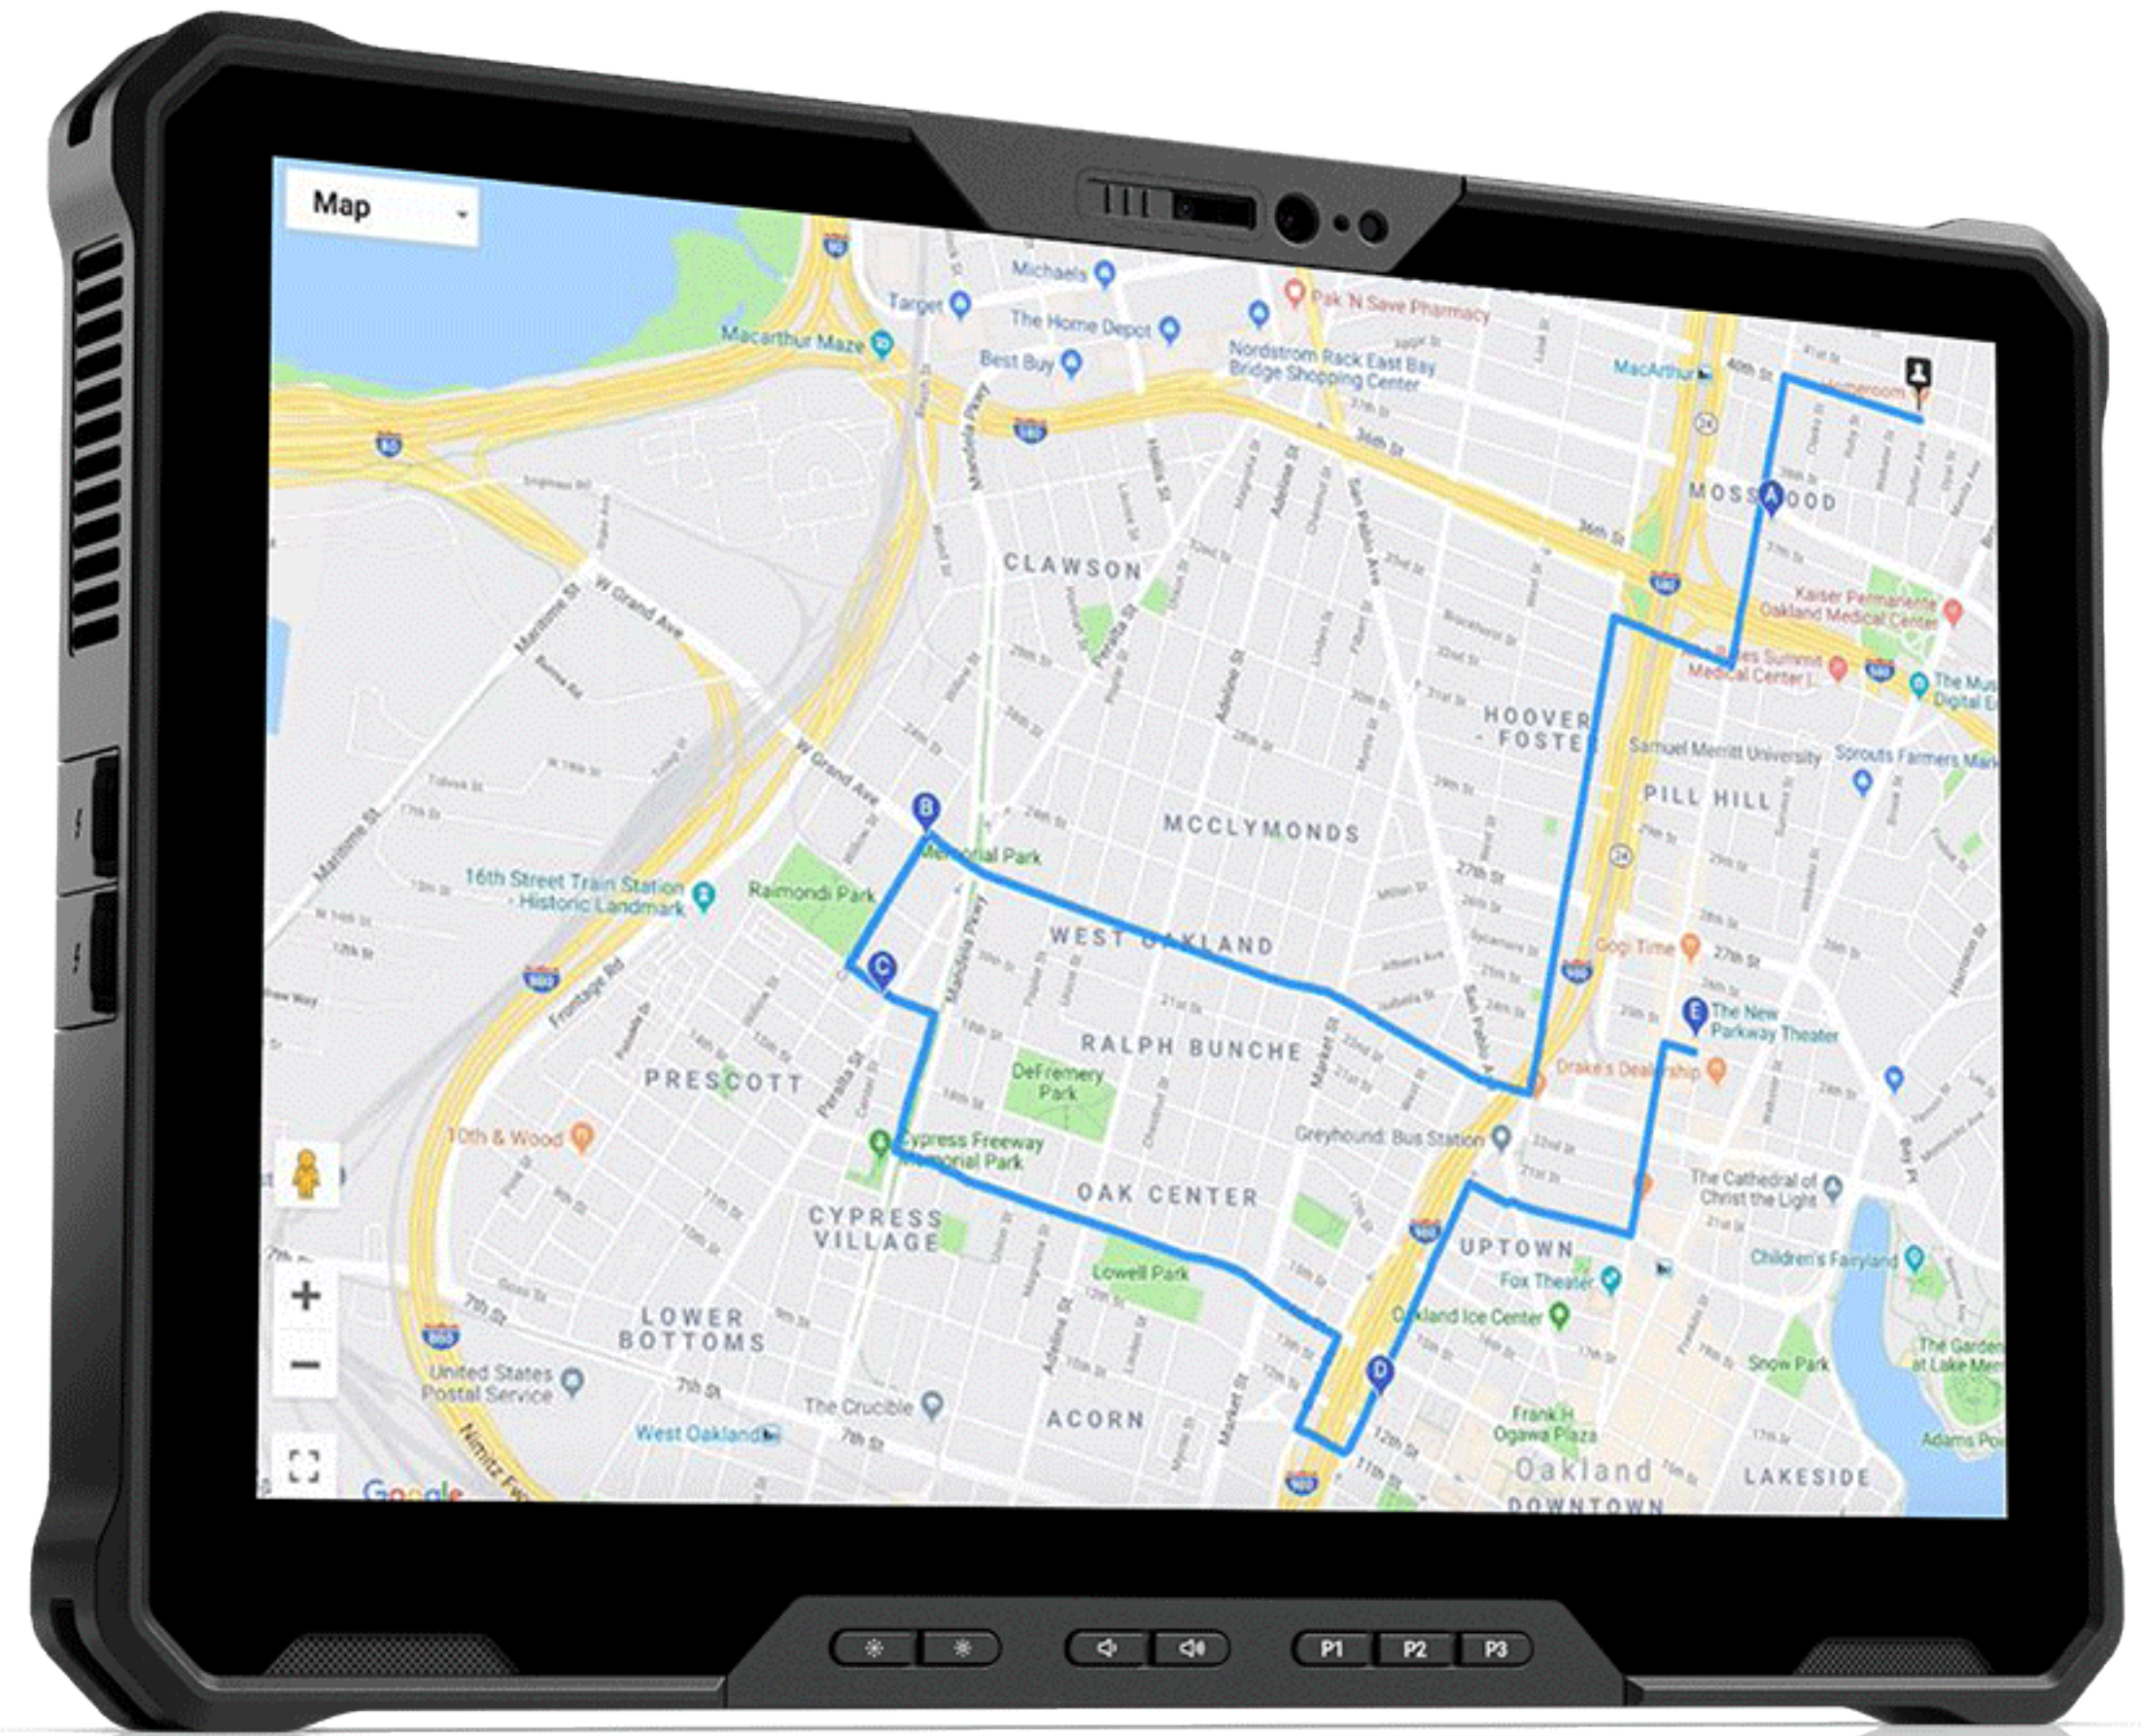

12" Fully Rugged Tablet Solution

Dell Latitude 7230 Rugged Extreme Tablet

Dell Rugged can help when delivering a product or service is your main objective. On-time arrivals/deliveries ensure success and profitability for you and your business.

Rock-solid reliability, security and manageability in a lightweight powerful package.

Take mobility to the extreme

Easier to carry: A tablet built to lighten your load on the job weighing in at only 2.78 lbs (1.26Kg). With optional straps, handles and docking solutions we can deliver maximum mobility to keep up with you.

Work Anywhere: Get routing instructions to your call for service or where to drop your customers delivery easily. While on site connect to the office to get installation or repair instructions and document findings with ease whether it is in a wet basement or a bright, sunny, hot roof.

Steadfast connection: Optimized mobile connectivity with 5G capability, high performing Wi-Fi 6E and dedicated GPS keeps you connected at the most critical moments, wherever your job takes you.

Performance where you need it: Featuring the latest 12th Gen Intel® Core™ processors to power through the day.