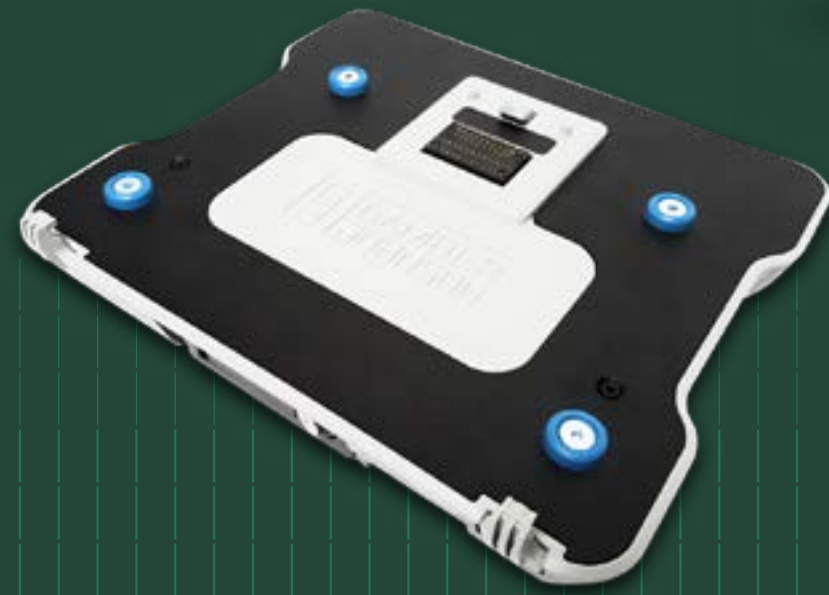

Docking Solutions

Flexible docking solutions for the office, vehicle or any remote location where you need to be connected. Connect to legacy IO, peripherals and networks with ease where your job takes you.