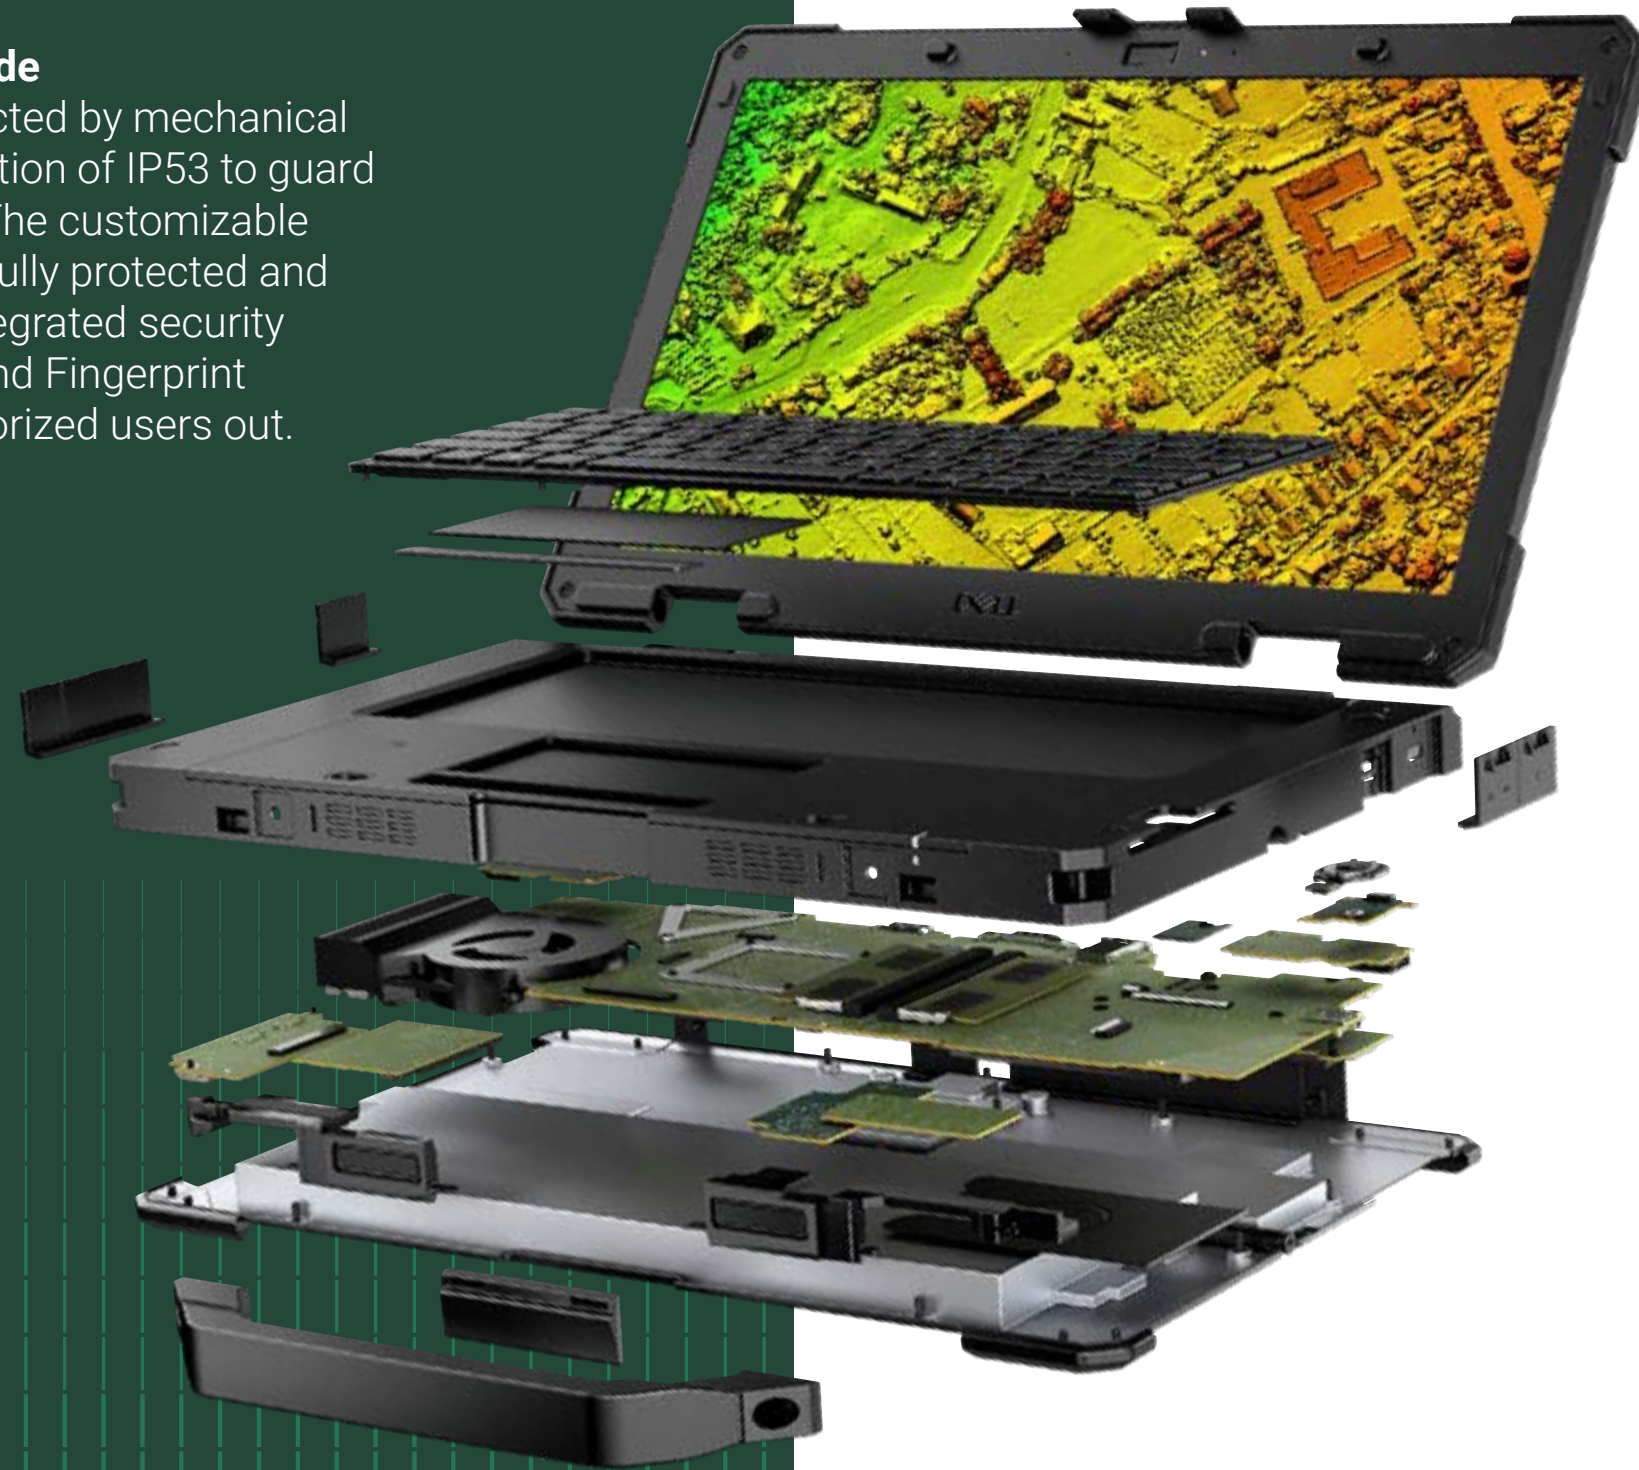

Only your work gets inside

All entry points are protected by mechanical doors and ingress protection of IP53 to guard against dust and water. The customizable RGB backlit keyboard is fully protected and water-resistant, while integrated security options like Smartcard and Fingerprint readers will keep unauthorized users out.