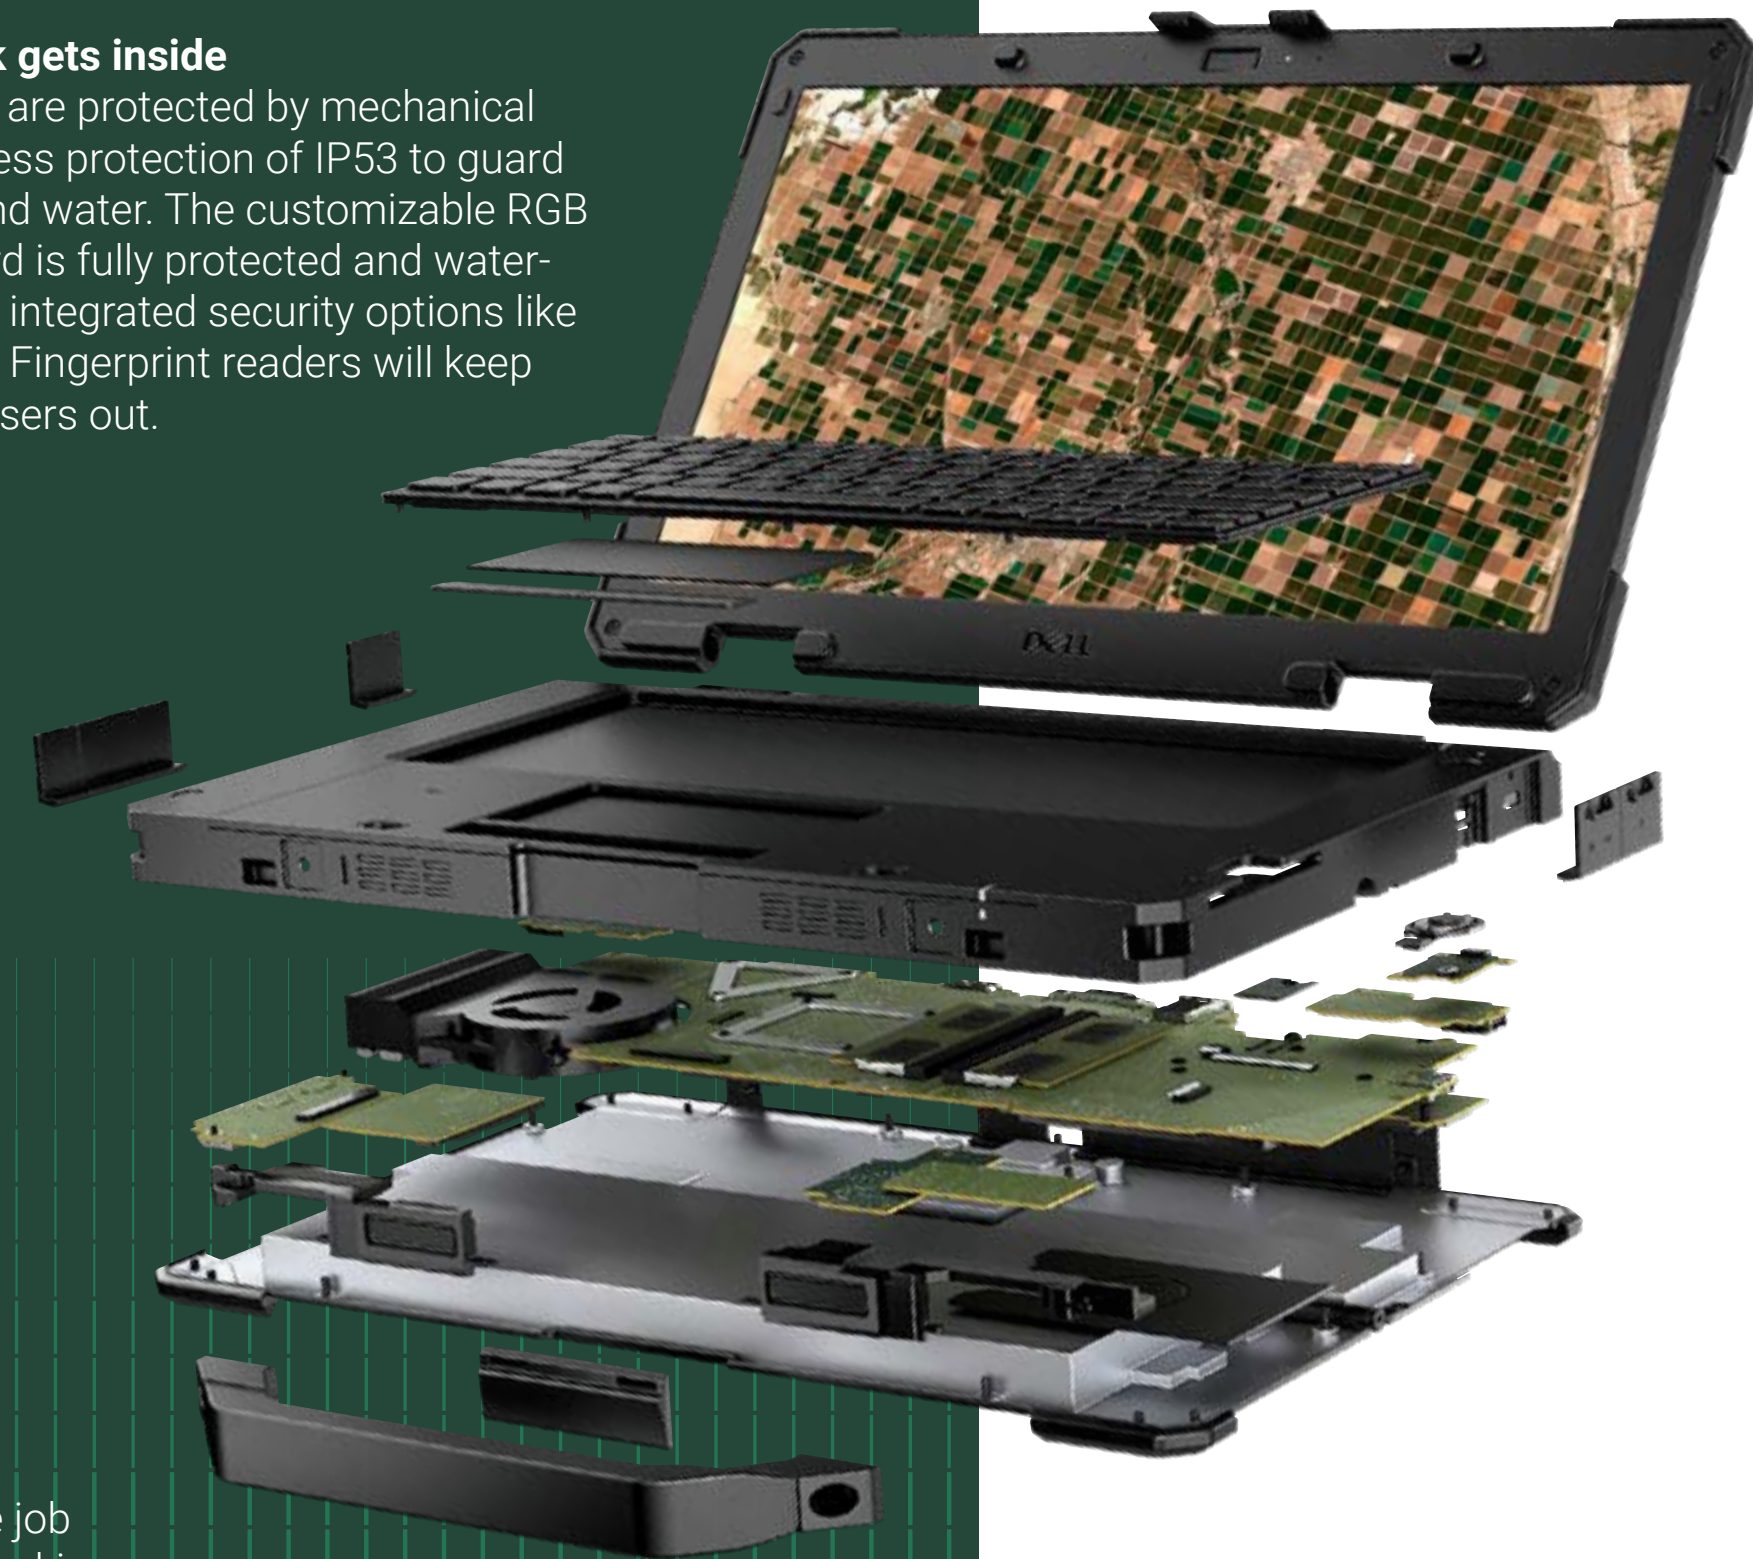

Take your Rugged notebook into harsh environments with a optional flexible, high performance handle.

All Day Power

Confidently stay to task all day with Dell Rugged dual hot swappable battery technology.

Works as hard as you do

Whether supporting the warfighter from the homeland or a tent in theater, the latest 14" rugged notebook is built to withstand drops, vibrations and thrives in extreme temperatures with QuadCool thermal management. Optional professional graphics from NIVIDA provide the GPU power you need to support operations down range or at your installation.

Operational Support 14" Semi-Rugged Laptop Solution

ACCESSORIES

Only your work gets inside

All entry points are protected by mechanical doors and ingress protection of IP53 to guard against dust and water. The customizable RGB backlit keyboard is fully protected and water-resistant, while integrated security options like Smartcard and Fingerprint readers will keep unauthorized users out.

Rugged Desktop Docking

Maximize productivity when the job brings you back to the office. Docking provides peripheral and network connectivity as well as power to recharge your laptop.

Get a replacement stylus
with 5 changeable tips for your rugged laptop screen.