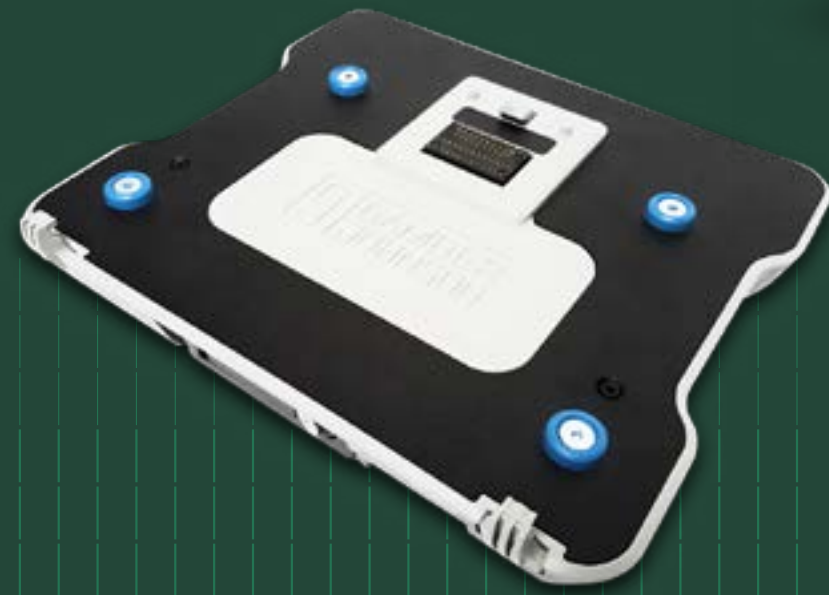

Docking Solutions

Flexible docking solutions for the office, vehicle or any remote location where you need to be connected. Connect to legacy IO, peripherals and networks with ease where your job takes you.