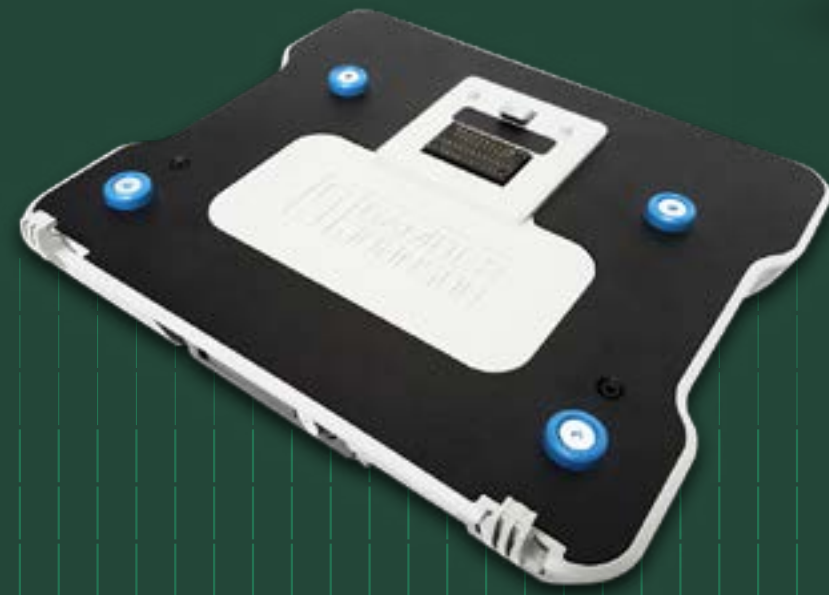

Find the ideal viewing angle on-the-go with the 360-degree Dell Rotating Hand Strap.

This comfortable harness secures the rugged tablet to your chest, leaving your hands free to operate the tablet.

13" Fully Rugged Field Laptop Solution

Dell Latitude 7330 Rugged Extreme Notebook

When you need Rugged capability in any circumstance, Dell Rugged delivers reliability and full-scale mobility solutions to fit every scenario you encounter whilst keeping your data safe with security options like integrated SmartCard readers.

Nerves of steel.

The latest 13" notebook made with shock-absorbent materials that meets rigorous military-standard requirements. Compression-sealed from sand, dust and liquids.

Rugged performance powered by 11th Gen Intel® Core™ processors.

A true workhorse.

The Dell Rugged Extreme 7330 offers Intel® 11th generation processors, up to 32GB of memory, 5G mobile broad band connectivity, WiFi 6E, dual hot swappable batteries, and glove touch capable screens with up to 1400 nits of brightness to ensure you have the power to get your through the day. Secure your data with integrated security options like Smartcard and Fingerprint readers to keep unauthorized users out.