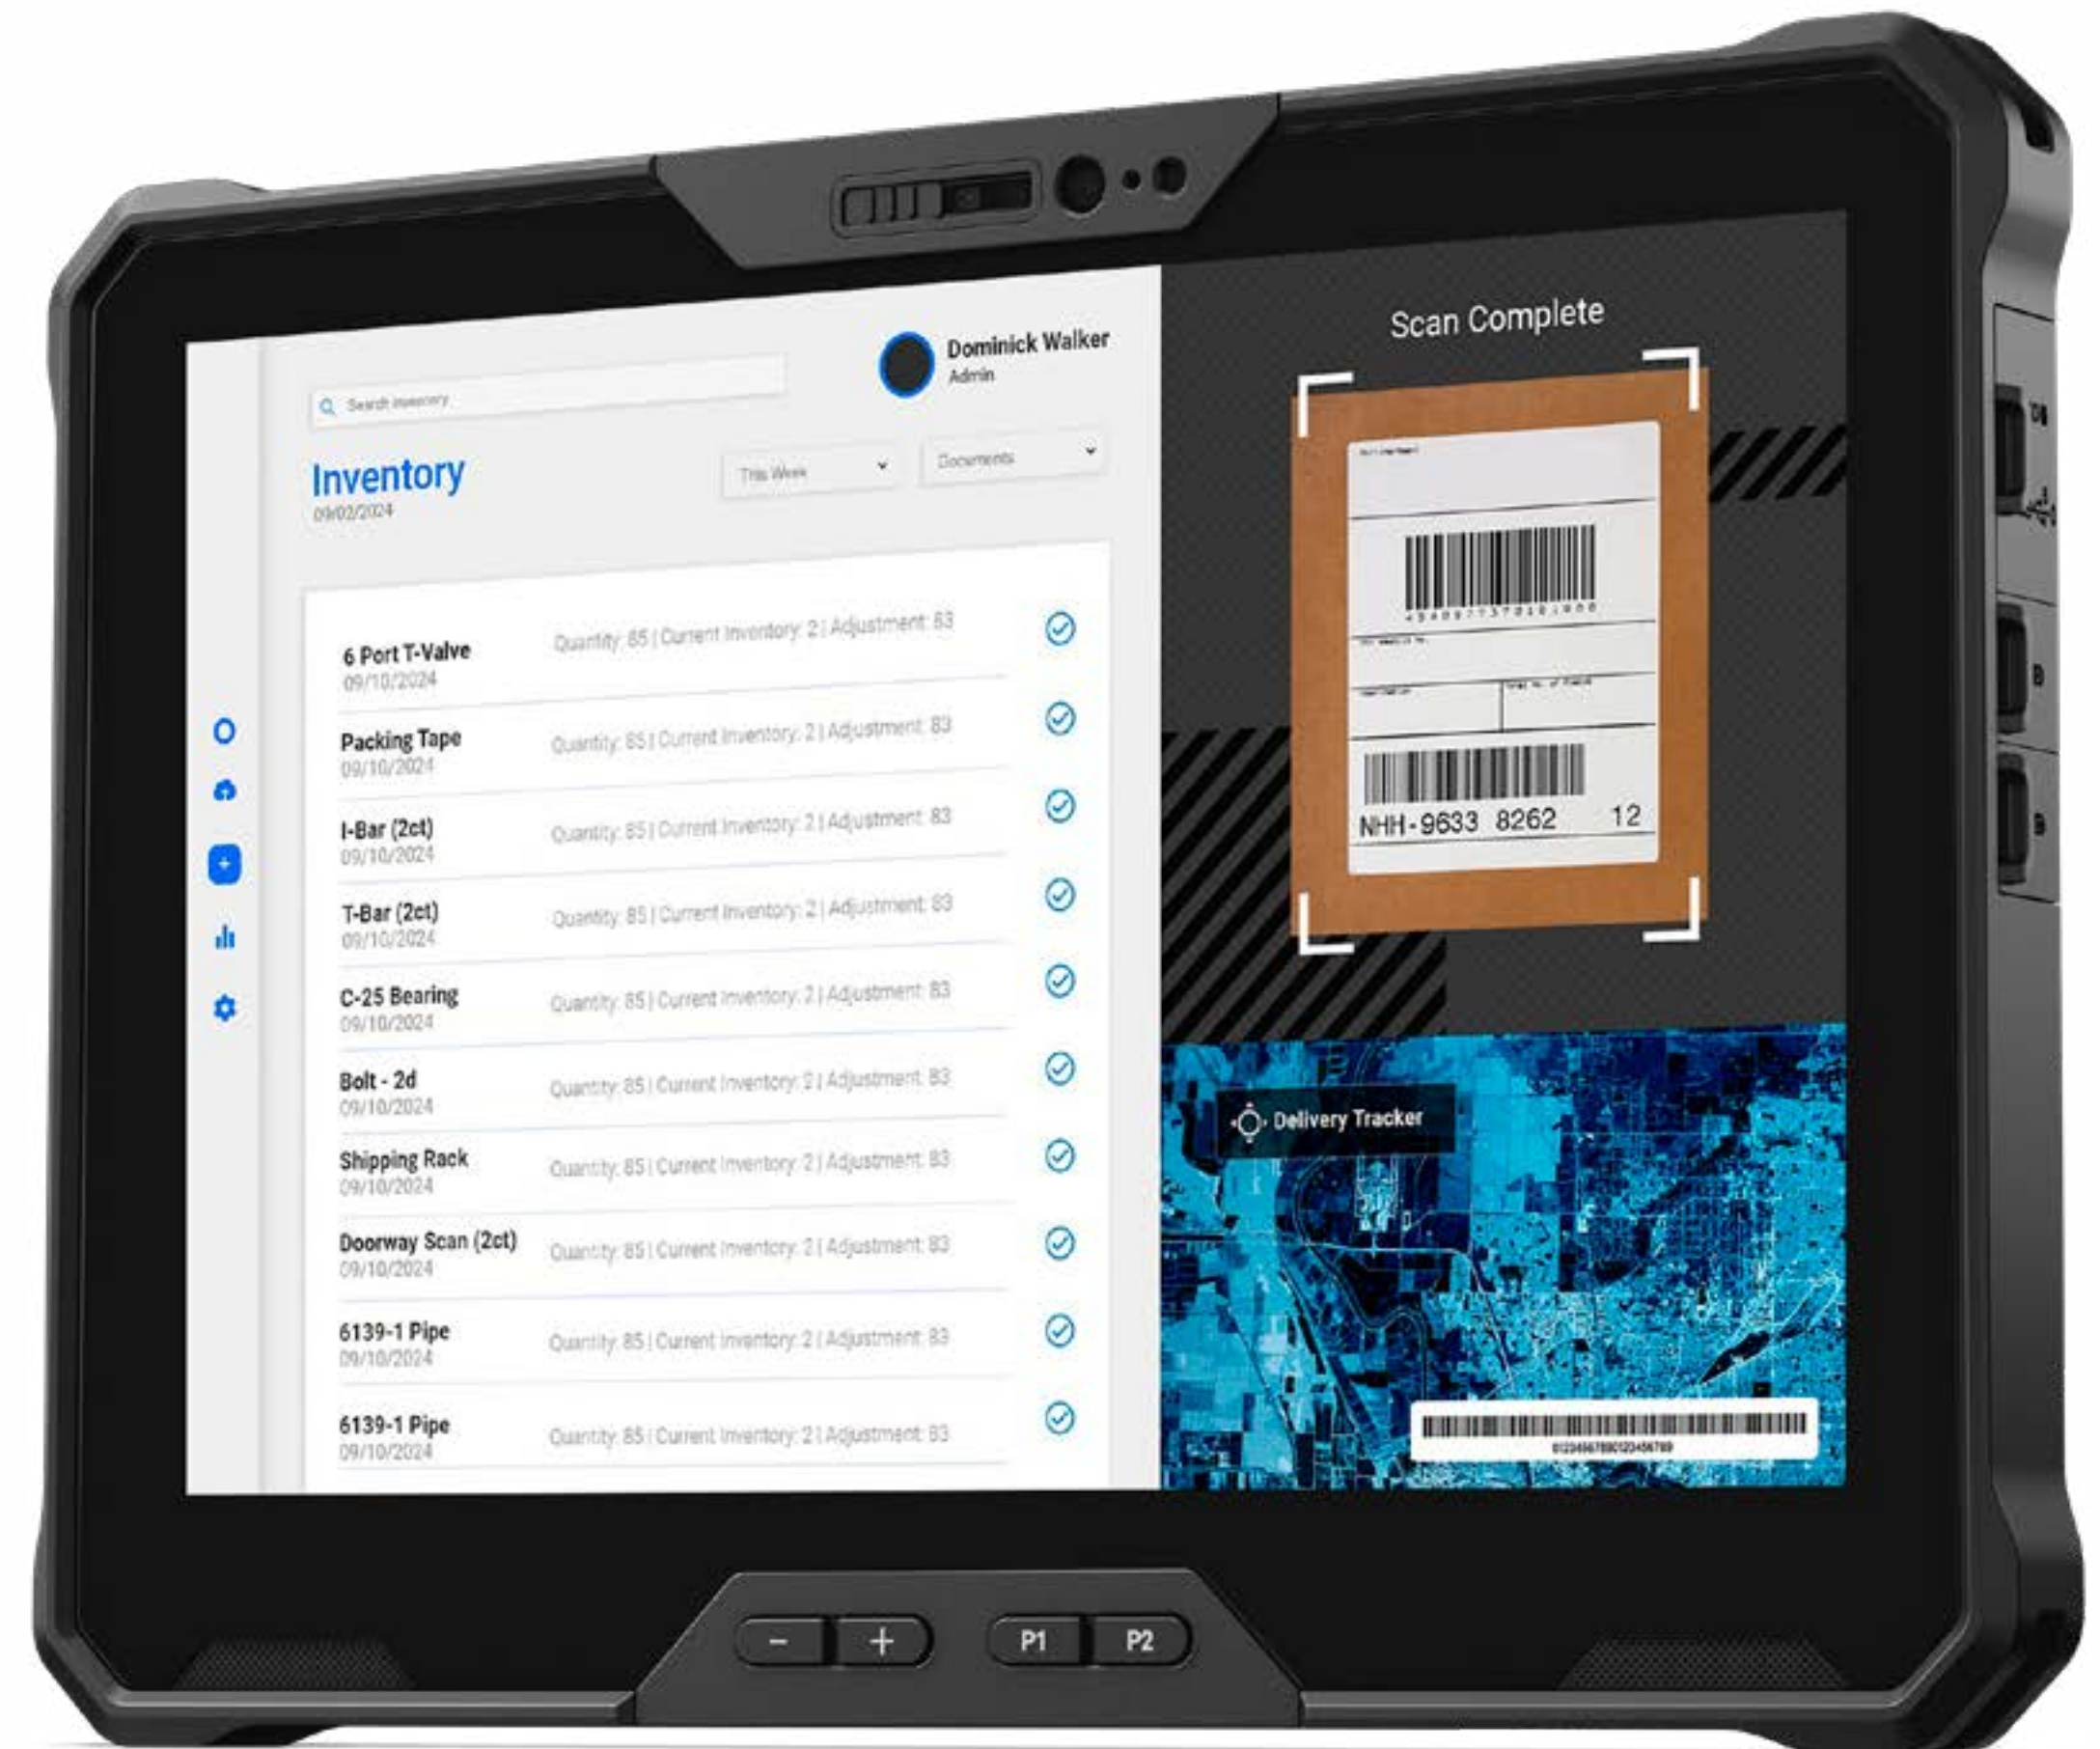

10" Fully Rugged Tablet Solution

Dell Latitude 7030 Rugged Extreme Tablet

Capability and power packed into a smaller form factor. With the same competence as its larger sibling, the 7030 Rugged Extreme Tablet provides the durability and reliability required where a smaller mobile data computer may work better.

Take mobility to the extreme

Lightweight users will enjoy: Fully Rugged with a weight of only 2.24 lbs (1kg) will make carrying or working today's shipments easier. With optional straps, handles, removable keyboard, and docking solutions we can deliver maximum mobility to keep up with you.

Work anywhere: Bright sun, heat, cold, driving rain, muddy, dirty, dusty, or salt air is no match for the environment that you can work in with this mighty tablet. Easily mount the tablet to any close by metal surface with the optional magnetic mount to accomplish your daily tasks without having to find a spot to put it down. Use the optional integrated bar code scanner to easily scan inventory coming or going.

Steadfast connection: Optimized mobile connectivity that's 3x faster with 5G capability and high performing Wi-Fi keeps you connected at the most critical moments, wherever your job takes you.

Performance where you need it: Featuring the latest 12th Gen Intel® Core™ processors, up to 32GB of memory and up to 2TB of storage to power through the day.