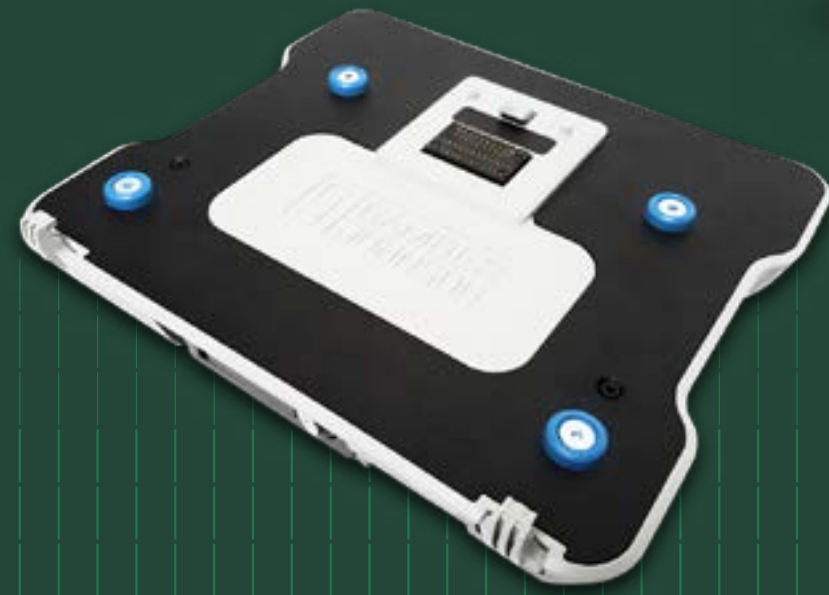

Docking Solutions

Flexible docking solutions for the office, vehicle or any remote location where you need to be connected. Connect to legacy IO, peripherals and networks with ease where your job takes you.