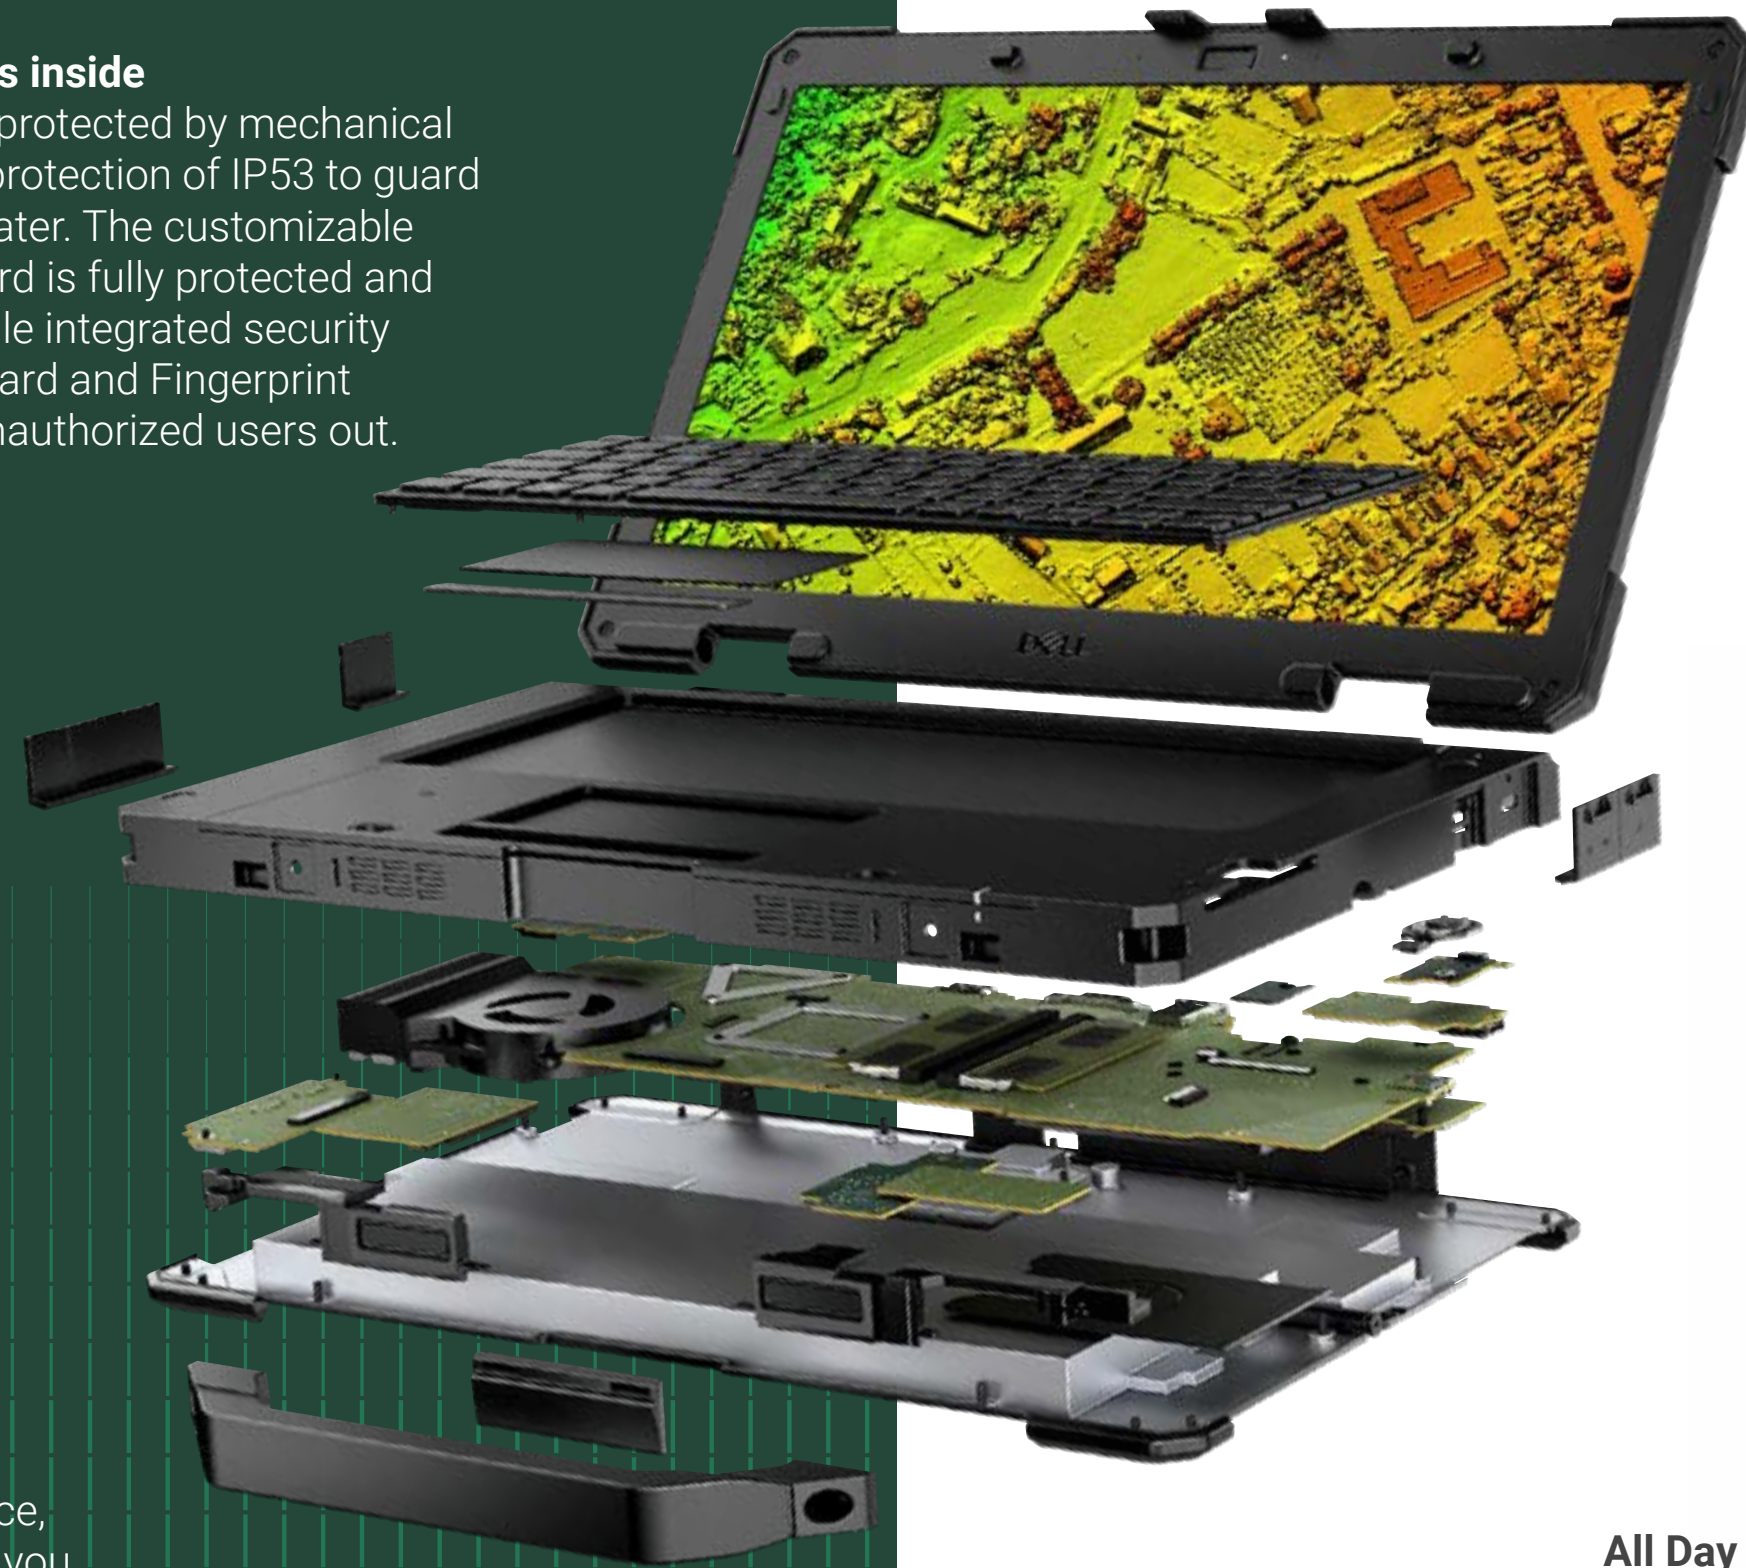

14" Semi-Rugged Field/Office Laptop Solution

ACCESSORIES

Only your work gets inside

All entry points are protected by mechanical doors and ingress protection of IP53 to guard against dust and water. The customizable RGB backlit keyboard is fully protected and water-resistant, while integrated security options like Smartcard and Fingerprint readers will keep unauthorized users out.

Docking Solutions

Flexible docking solutions for the office, vehicle or any remote location where you need to be connected. Connect to legacy IO, peripherals and networks with ease, wherever your job takes you.