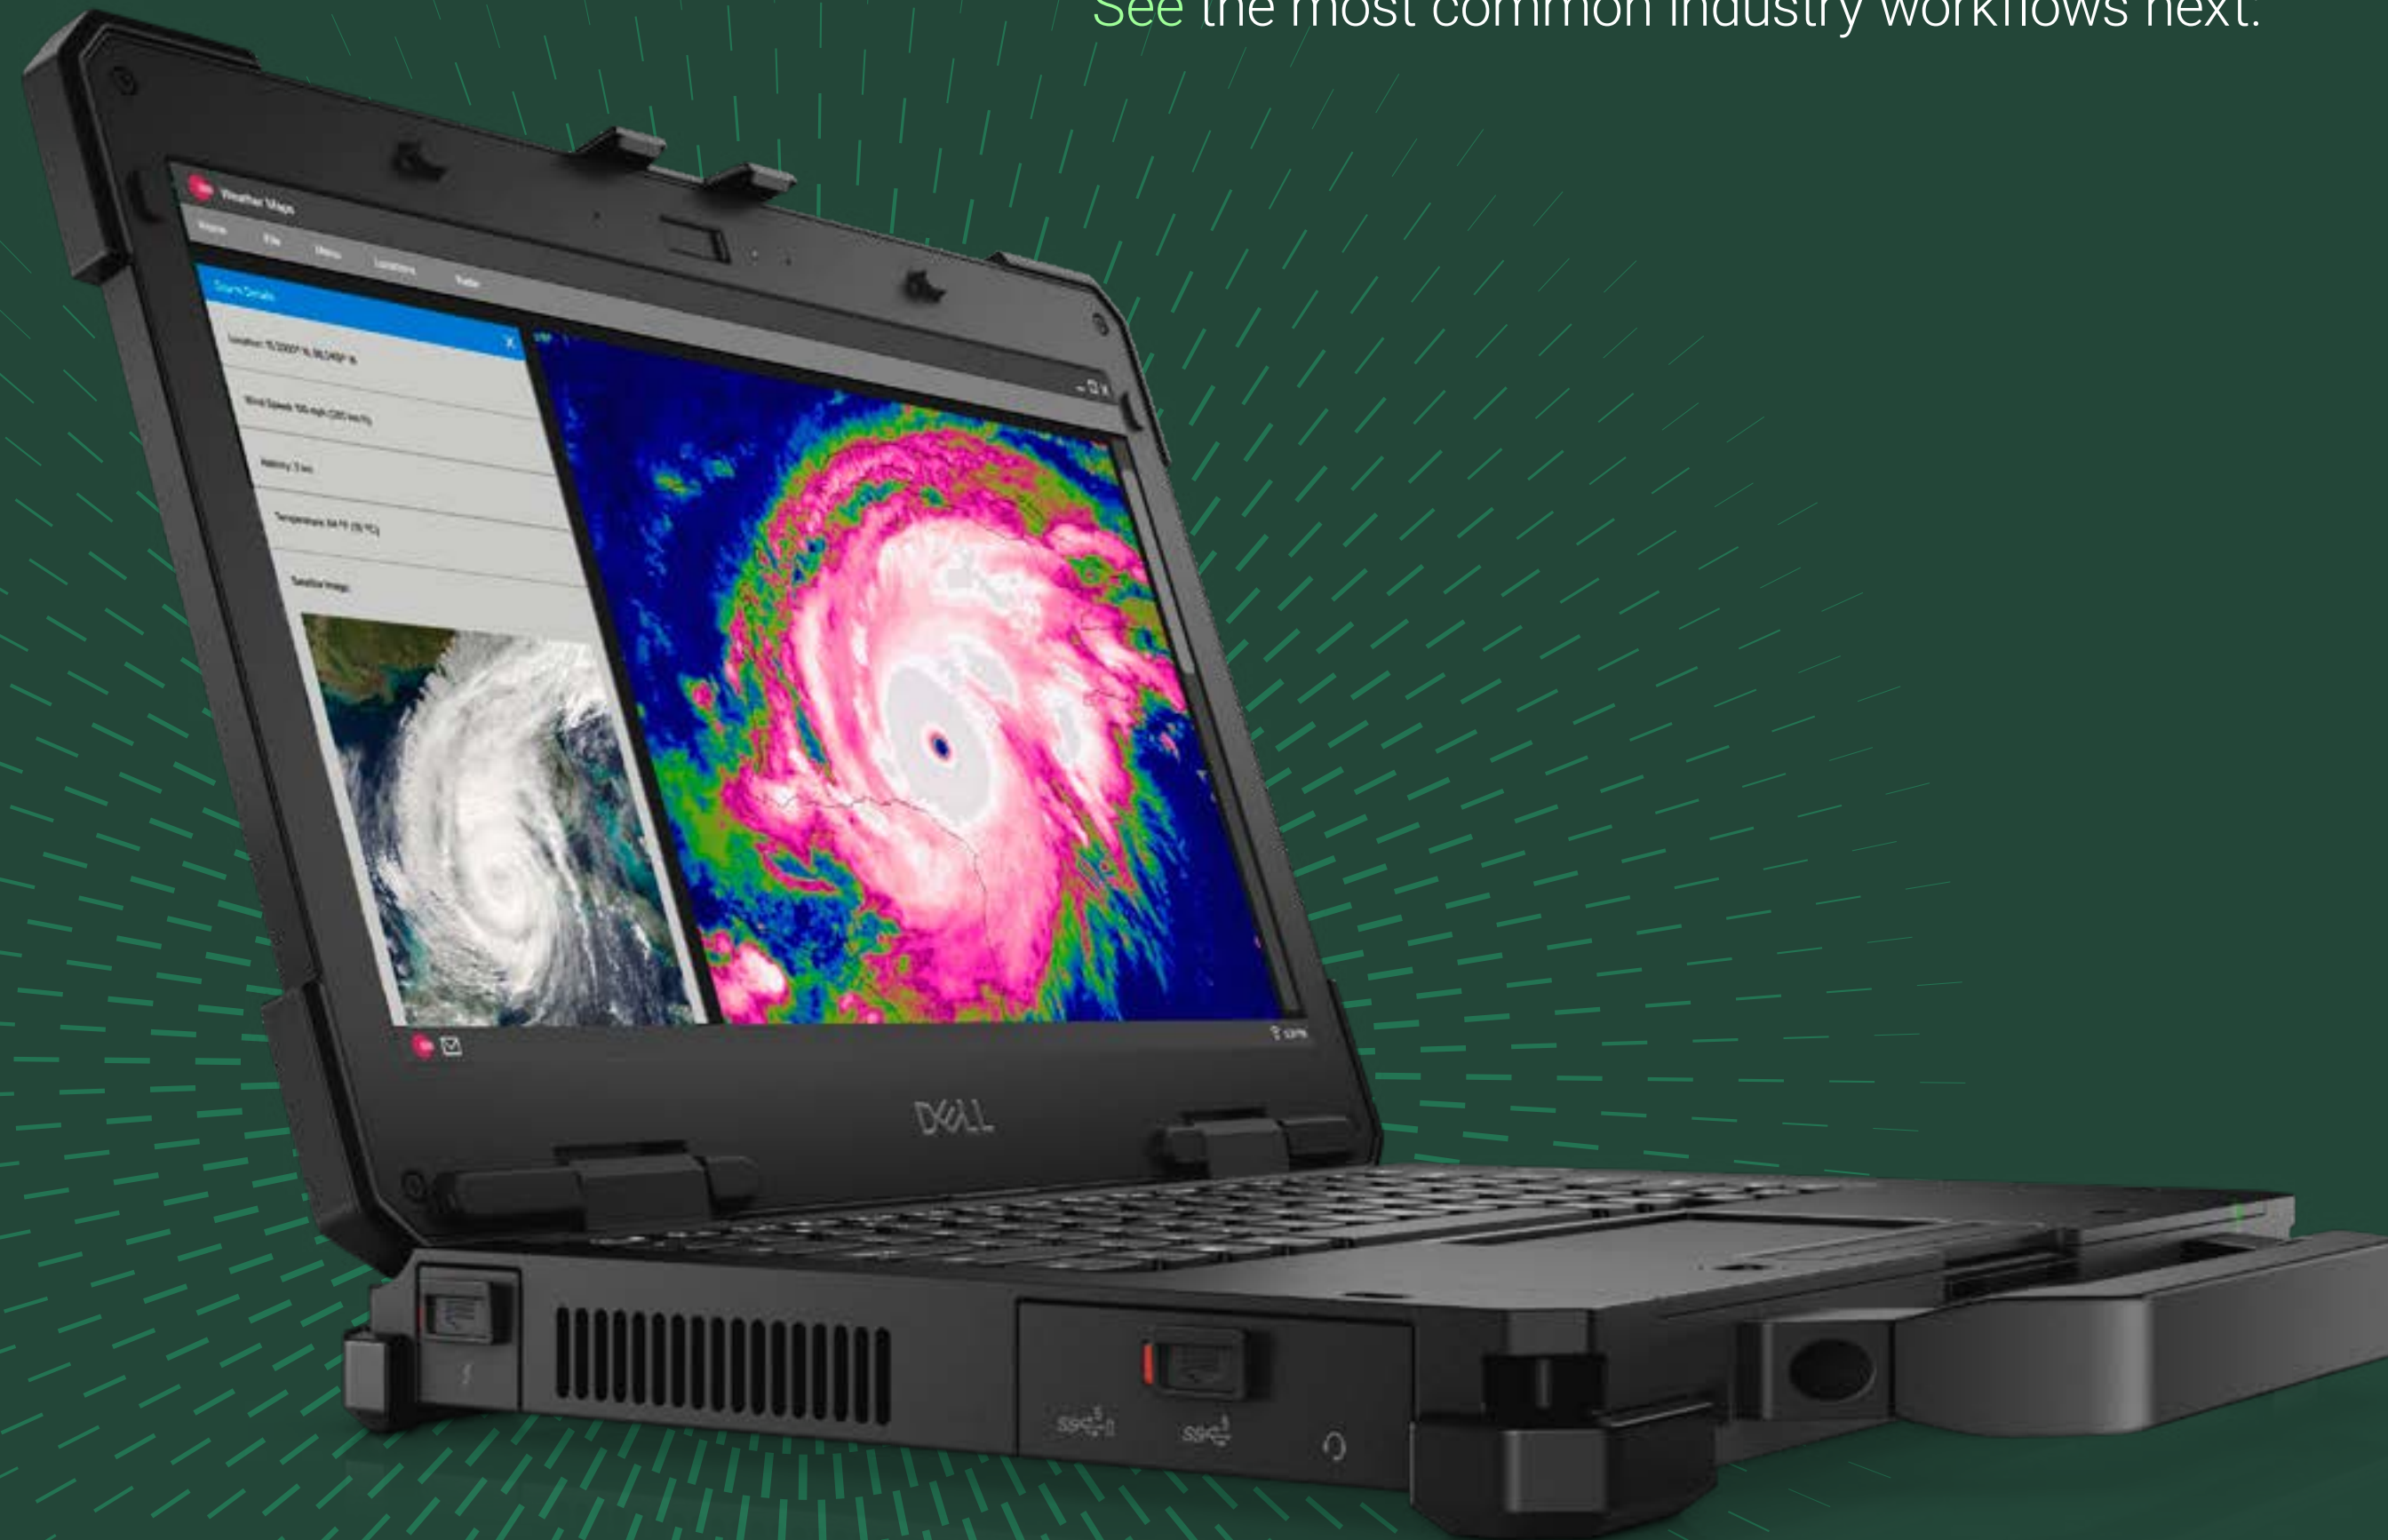

Engineered by you.

Your work takes you to some of the world's most extreme conditions, and you pushed us to create the world's most rugged PCs. We accompanied you to the harshest environments to become stronger than ever before and have proved our worth by developing models with the rugged durability to stand up to any challenge. Because when everything on our machines is created with purpose, you can better achieve your own.

See the most common industry workflows next: