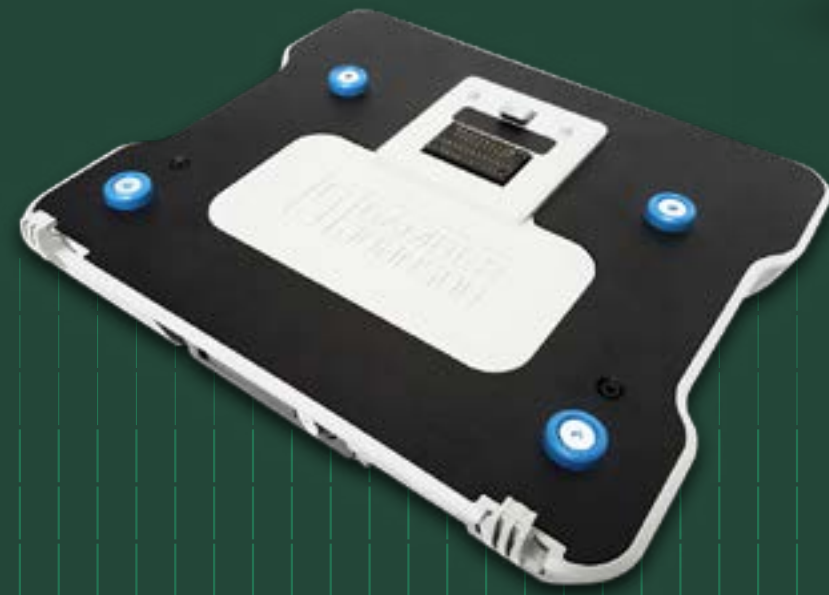

Docking Solutions

Flexible docking solutions for the office, vehicle or any remote location where you need to be connected. Connect to legacy IO, peripherals and networks with ease where your job takes you.