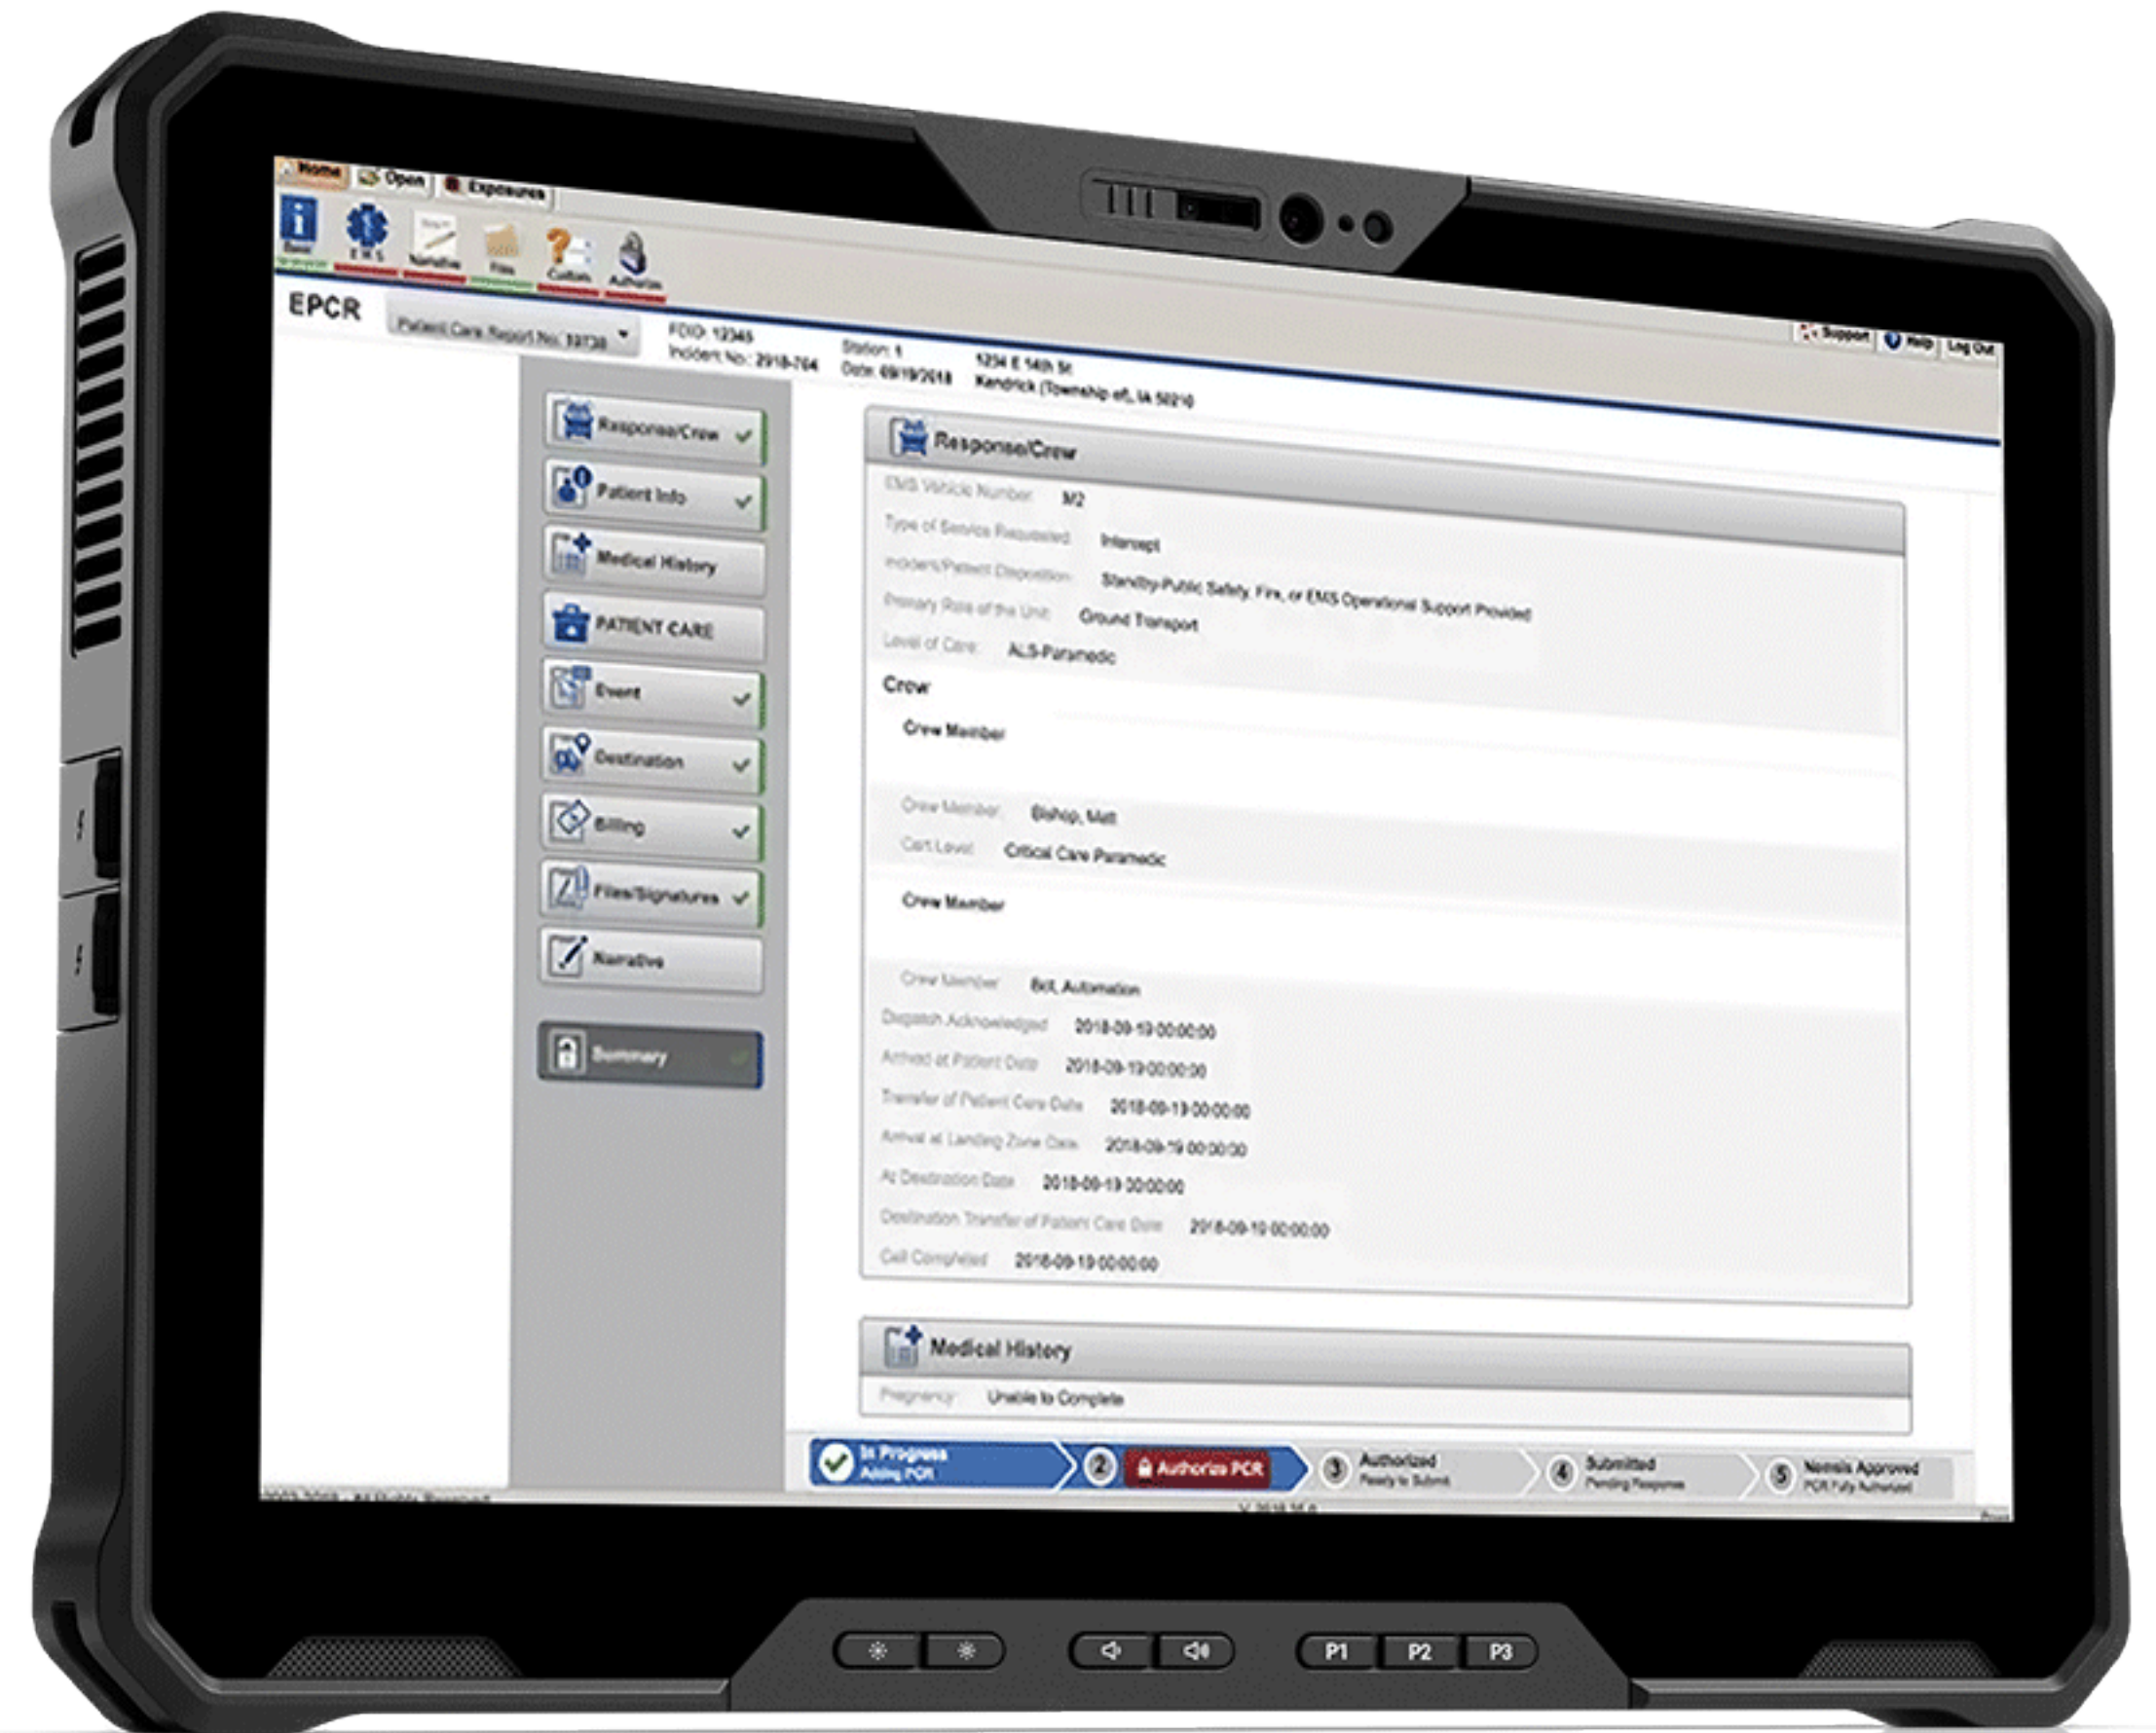

12" Fully Rugged Tablet Solution

Dell Latitude 7230 Rugged Extreme Tablet

In the most challenging environments, Dell Rugged provides superior reliability and mobility solutions for every scenario whilst keeping your data safe with security features like Dell SafeBios, ControlVault and integrated smart card readers.

Take mobility to the extreme

Easier to carry: A tablet built to lighten your load on the job weighing in at only 2.78 lbs (1.26Kg). With optional straps, handles and docking solutions we can deliver maximum mobility to keep up with you.

Work Anywhere: Whether you're navigating to the call or caring for a patient, you'll be confident you have the right solutions to accomplish your daily tasks without having to sacrifice performance or mobility. Our Rugged solutions provide flexible mobility options that support long shifts, high-pressure environments and optimal uptime while allowing for device disinfection after each patient contact.

Steadfast connection: Optimized mobile connectivity with 5G capability, high performing Wi-Fi 6E and dedicated GPS keeps you connected at the most critical moments, wherever your job takes you.

Performance where you need it: Featuring the latest 12th Gen Intel® Core™ processors to power through the day.