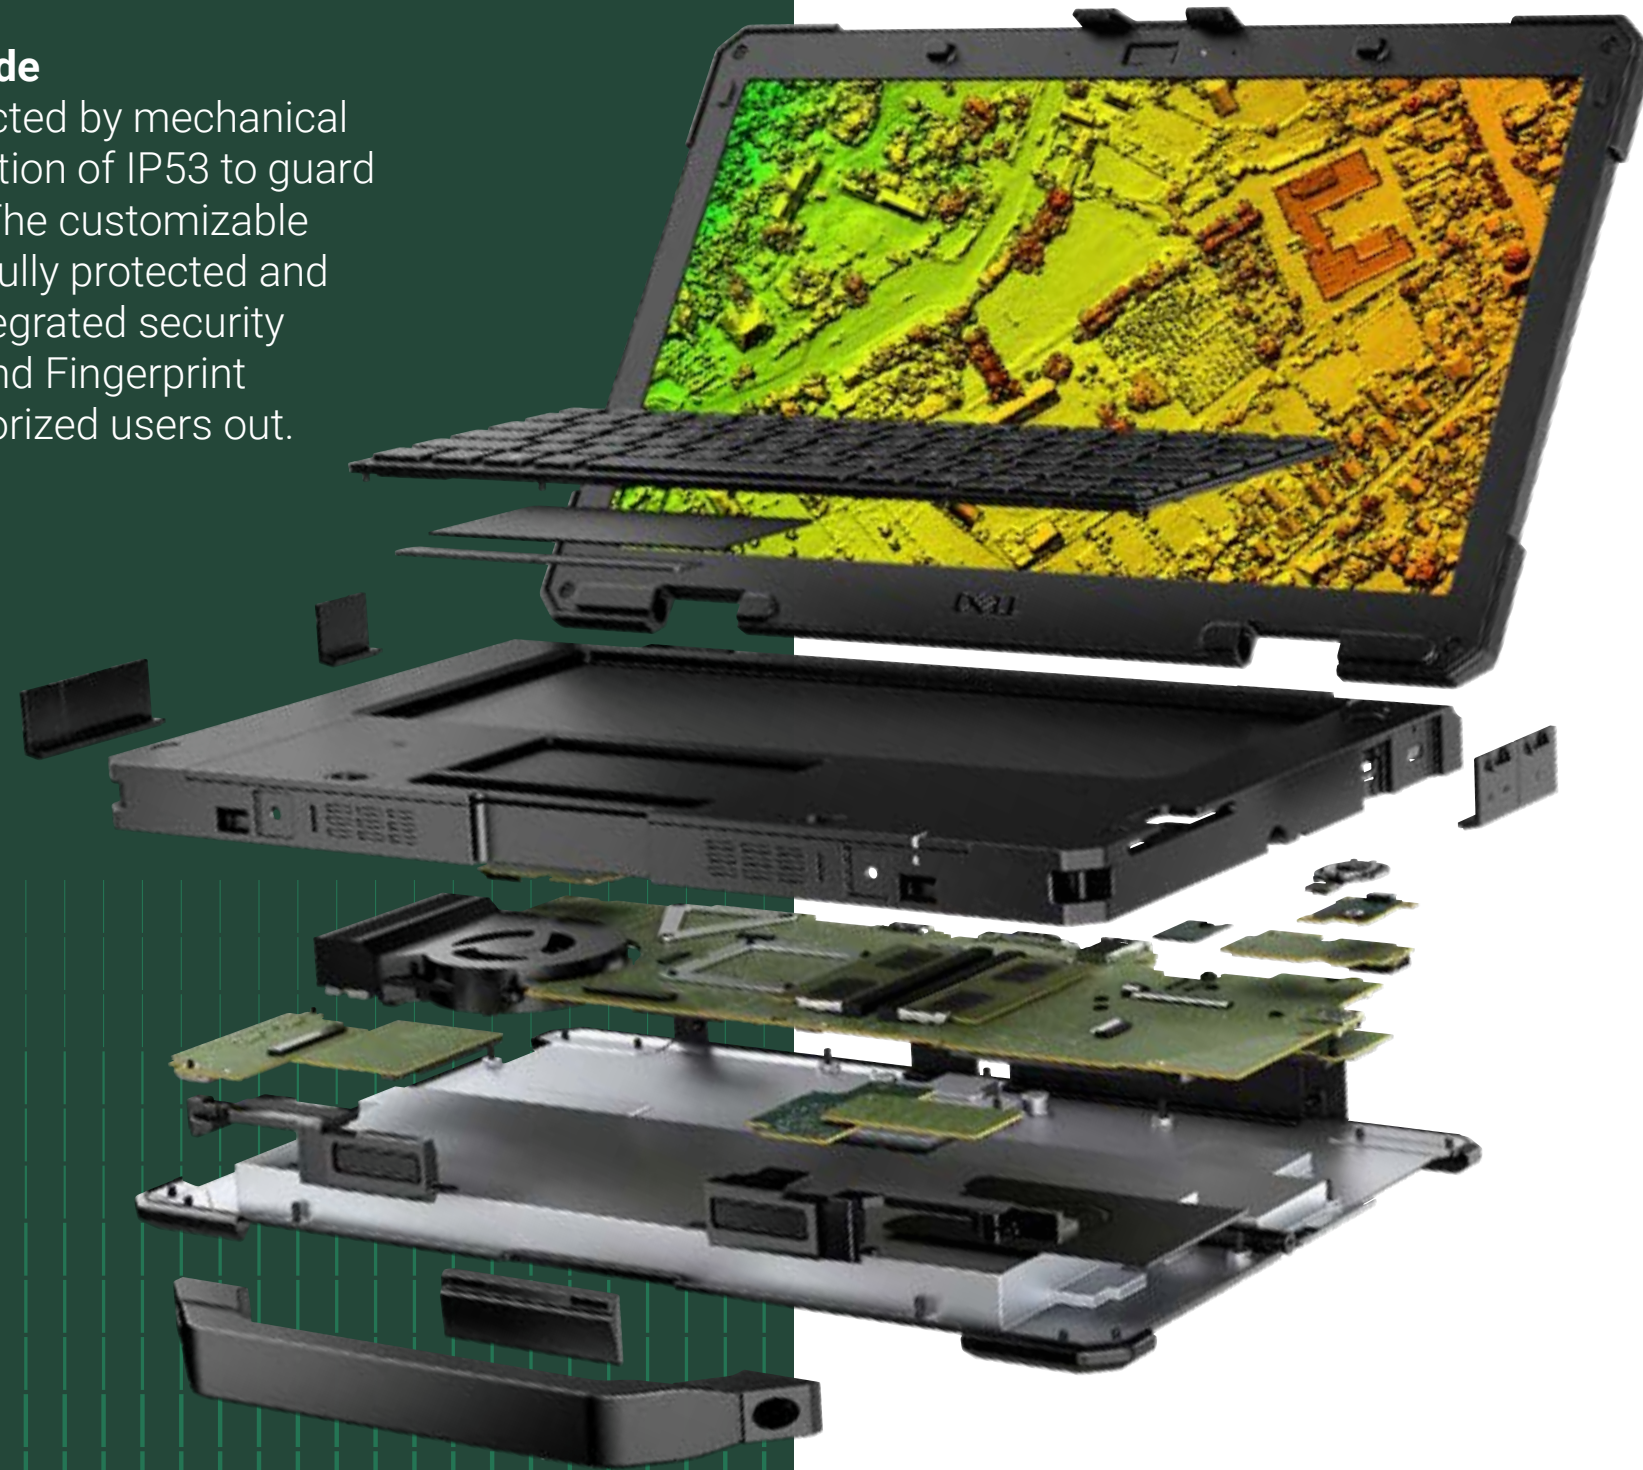

Find the ideal viewing angle on-the-go with the 360-degree Dell Rotating Hand Strap.

This comfortable harness secures the rugged tablet to your chest, leaving your hands free to operate the tablet.

13" Fully Rugged Notebook Solution

Dell Latitude 7330 Rugged Extreme Notebook

In the toughest environments, Dell Rugged delivers reliability and full-scale mobility solutions to fit every scenario you encounter.

Nerves of steel.

The Dell Latitude Rugged Extreme 13" notebook is constructed with shock-absorbent materials that meets rigorous military-standard requirements. Compression-sealed to achieve an IP65 rating to keep dust and moisture from impeding your daily tasks.

Rugged performance powered by 11th Gen Intel® Core™ processors.

A true workhorse.

The Dell Rugged Extreme 7330 offers Intel® 11th generation processors, up to 32GB of memory, 5G mobile broad band connectivity, WiFi 6E, dual hot swappable batteries, and glove touch capable screens with up to 1400 nits of brightness to ensure you have the power to get your through the day. Secure your data with integrated security options like Smartcard and Fingerprint readers to keep unauthorized users out.

Rugged Desktop Docking

Maximize productivity when the job brings you back to the office. Docking provides peripheral and network connectivity as well as power to recharge your laptop.

Get a replacement stylus with 5 changeable tips for your rugged laptop screen.