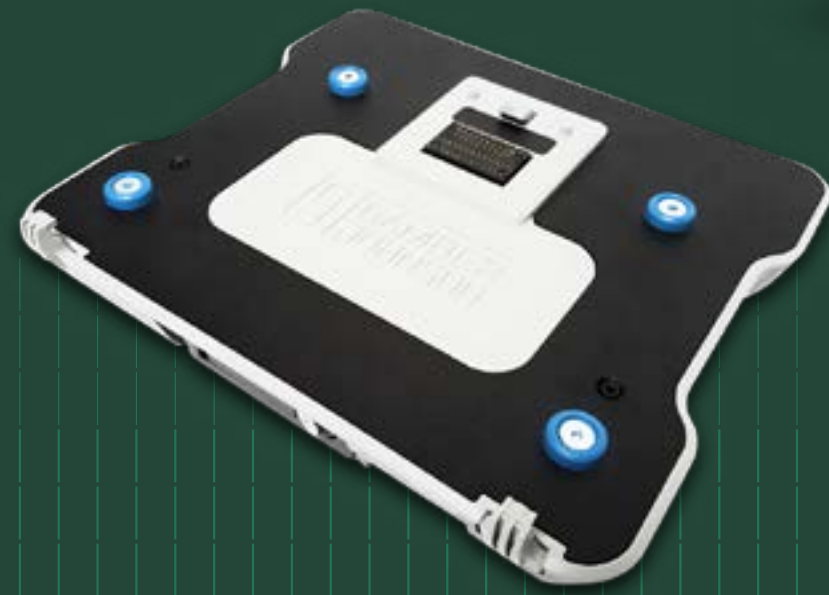

Accessories

Docking Solutions

Flexible docking solutions for the office, vehicle or any remote location where you need to be connected. Connect to legacy IO, peripherals and networks with ease where your job takes you.