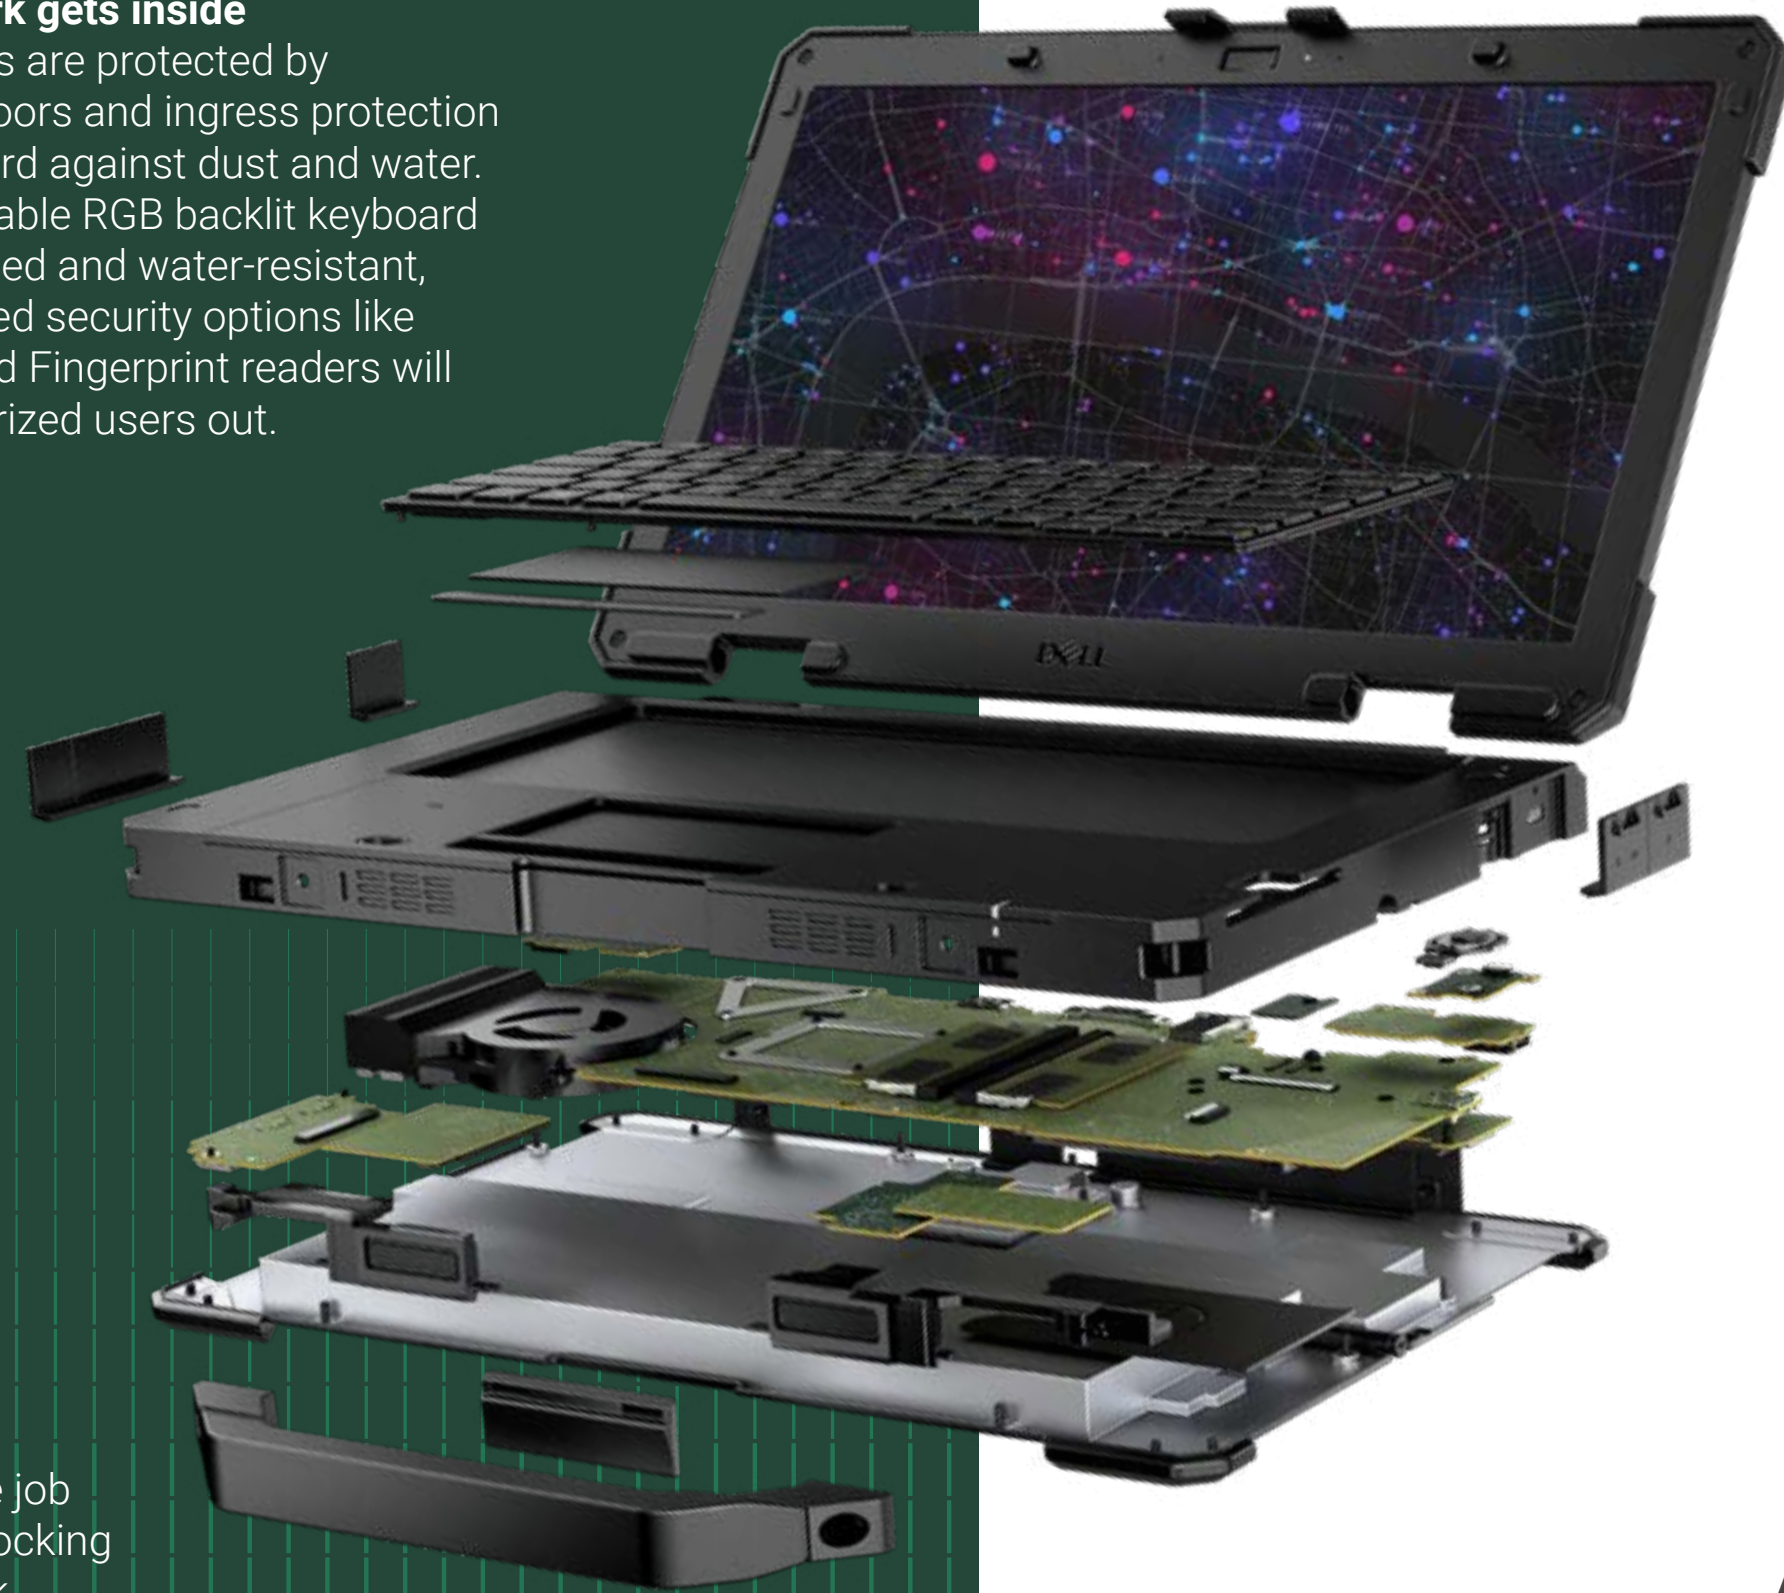

Only your work gets inside

All entry points are protected by mechanical doors and ingress protection of IP53 to guard against dust and water. The customizable RGB backlit keyboard is fully protected and water-resistant, while integrated security options like Smartcard and Fingerprint readers will keep unauthorized users out.