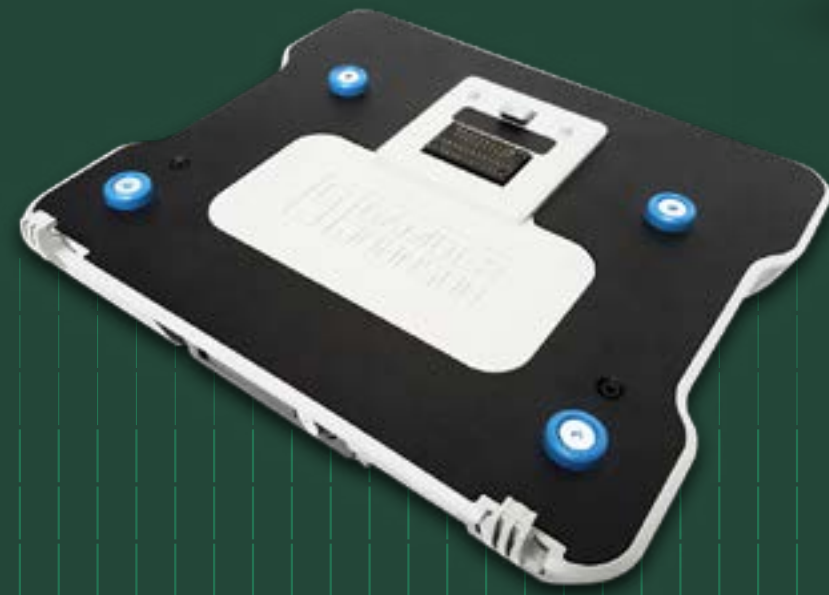

Accessories

Docking Solutions

Flexible docking solutions for the office, vehicle or any remote location where you need to be connected. Connect to legacy IO, peripherals and networks with ease where your job takes you.