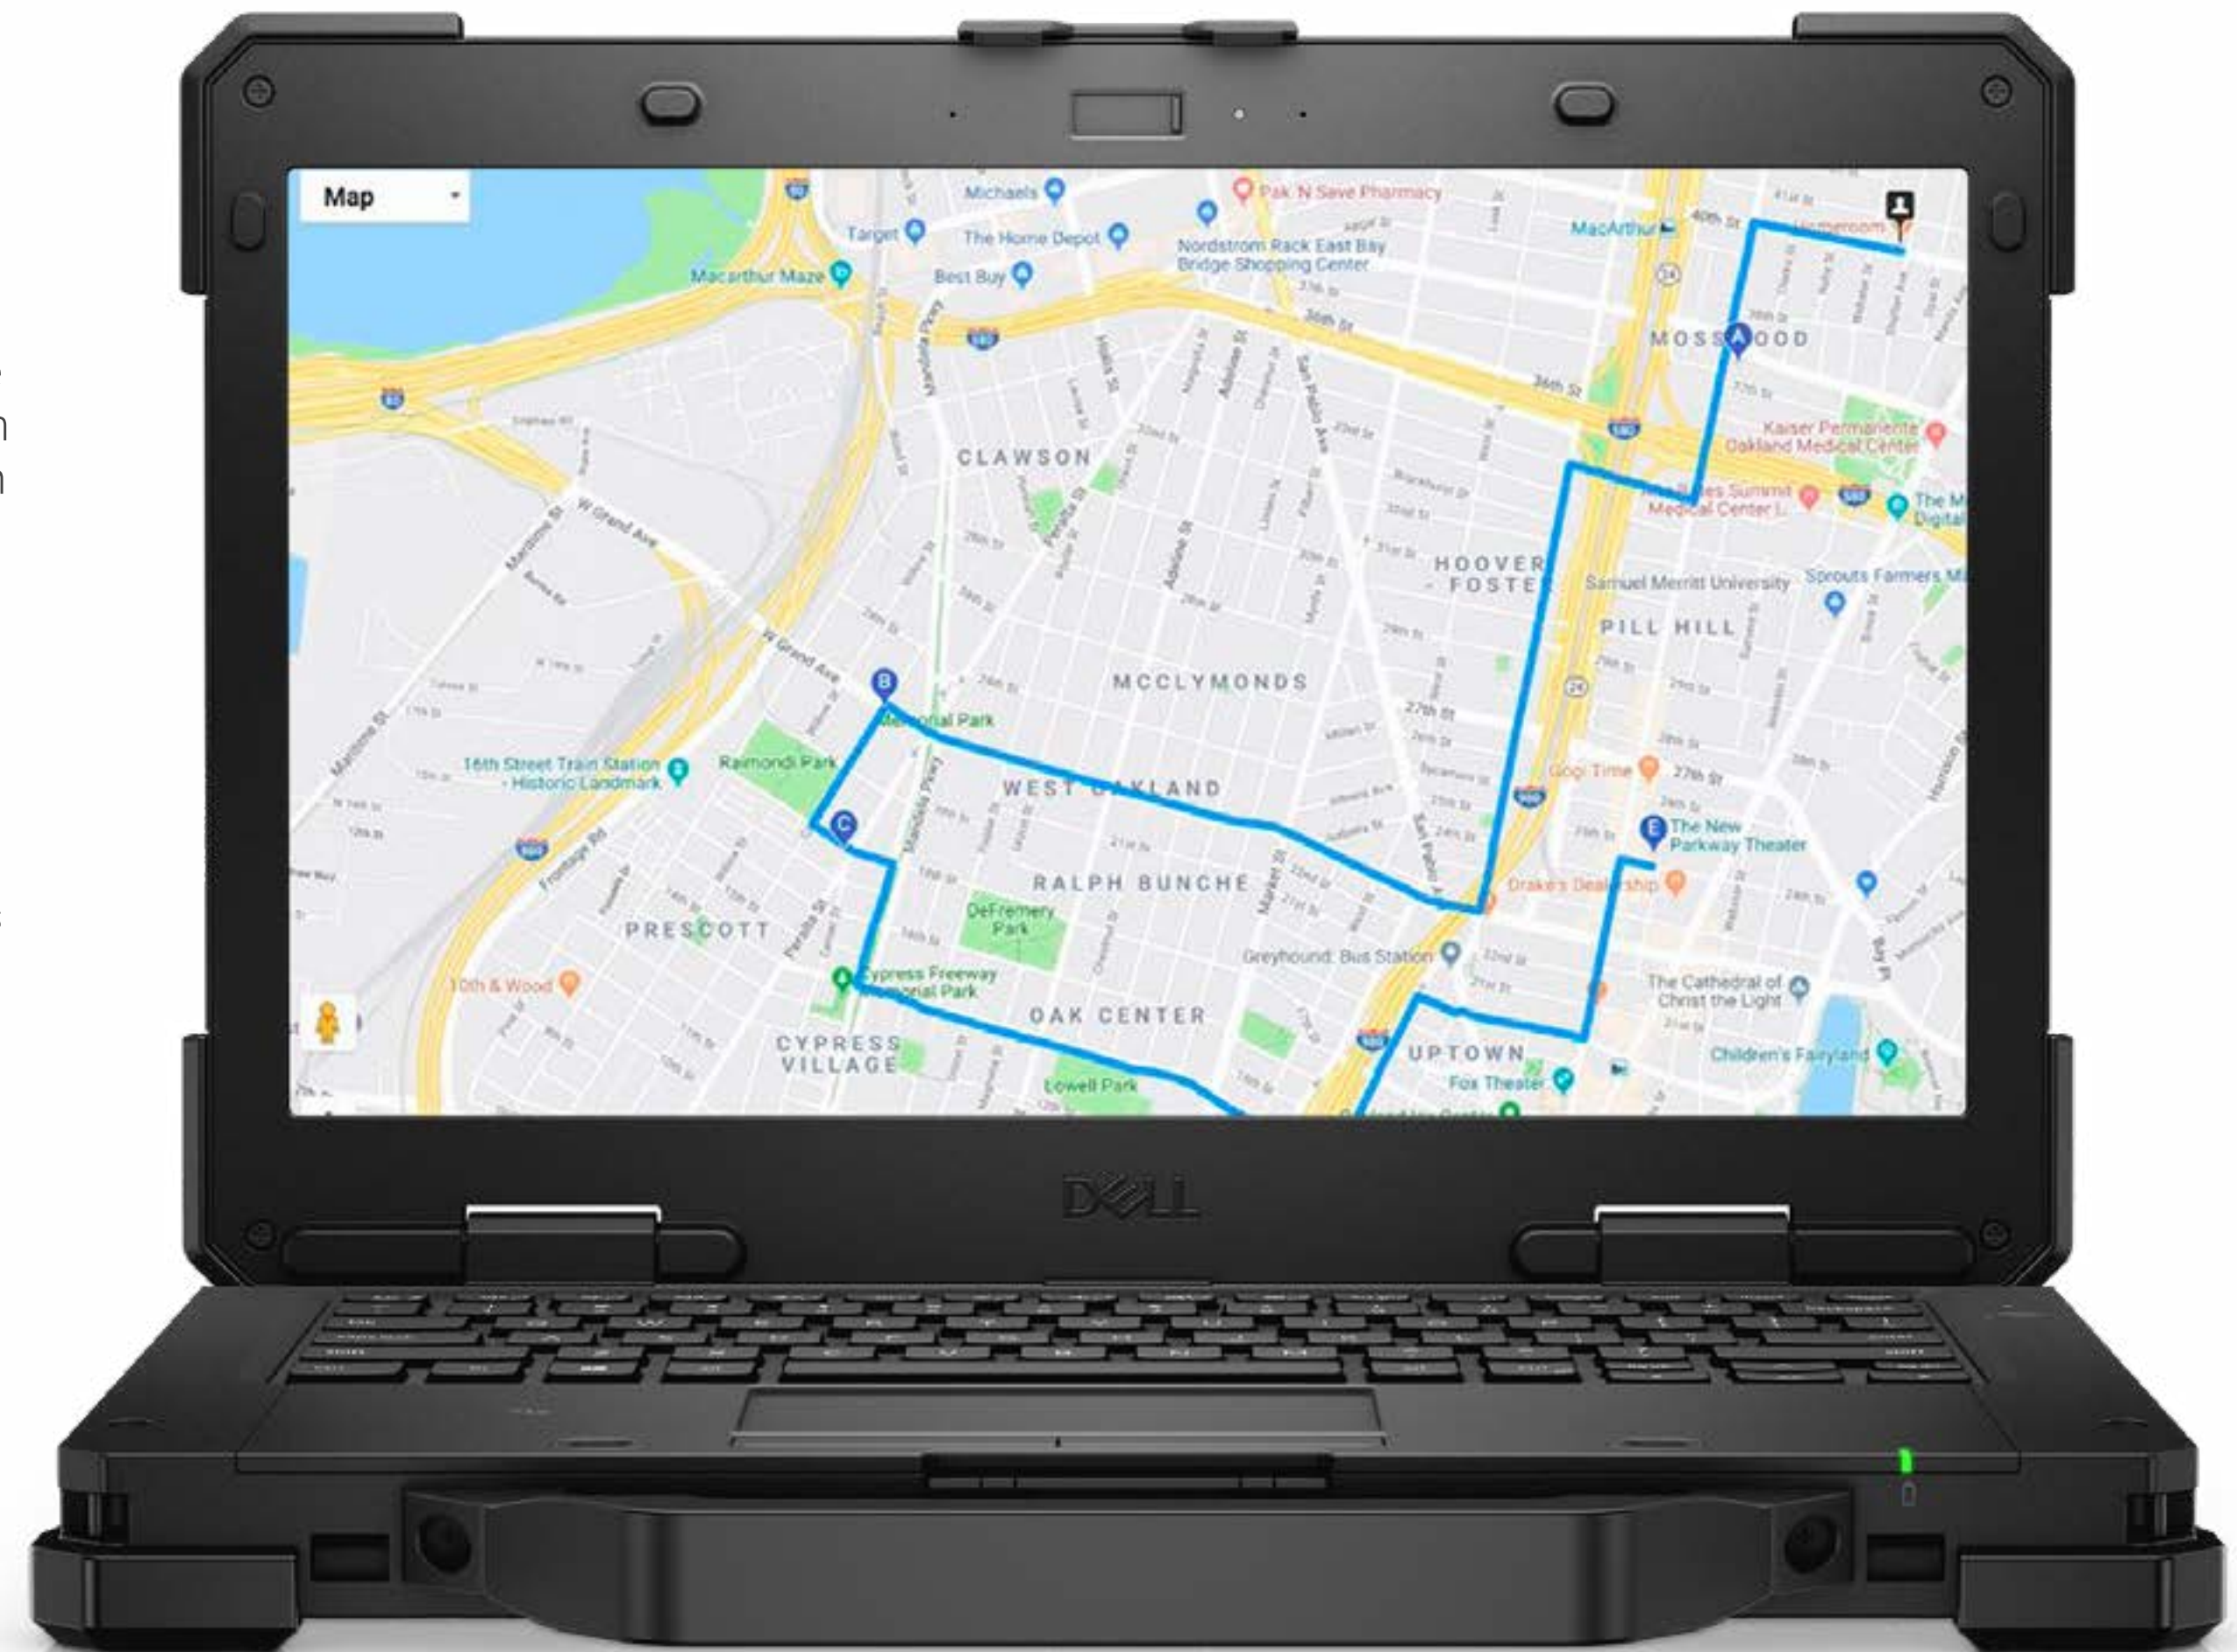

Dell Latitude 5430 Rugged and 7330 Rugged Extreme Notebooks

When things stop working you get called to action. Dell Rugged will endure the elements with you to ensure repair and restoration is completed safely and efficiently.

Made to work where you do.

Dell Rugged can help you maintain your fleet with fully rugged or semi-rugged laptop solutions. Both are designed with key elements to prevent damage from extreme temperatures, drops, vibrations along with protection from dust and moisture ingress. Daylight readable touch screens allow you to work even with gloves on.

Rugged performance powered by 11th Gen Intel® Core™ processors.

Power to get the job done.

The Dell Rugged and Rugged Extreme laptops offers Intel® 11th generation processors, up to 32GB of memory (7330) or 64GB (5430), 5G mobile broad band connectivity, WiFi 6E, dual hot swappable batteries, and glove touch capable screens with up to 1100 nits (5430) or 1400 nits (7330) of brightness to ensure you have the power to get your through the day. Professional GPU upgrade available from NVIDIA is offered on the Rugged 5430 for those applications that need that extra horsepower.