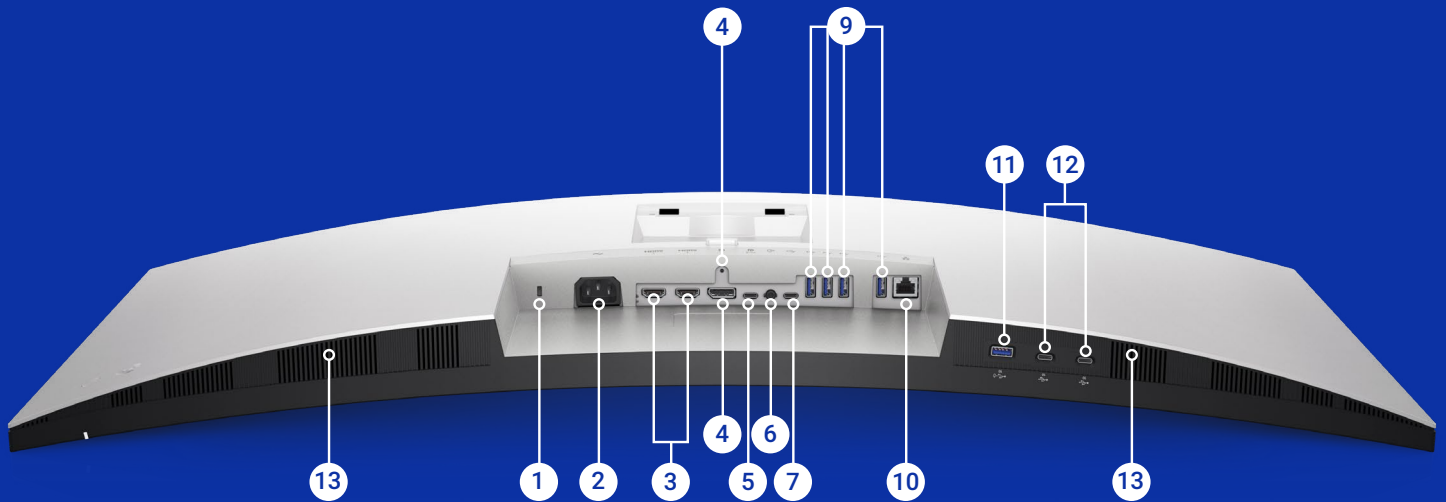

Ports & Slots

1	Security lock slot¹	8	Super speed USB 10 Gbps (USB 3.2 Gen2) Type-C upstream port (data only)
2	Power connector	9	Super speed USB 10 Gbps (USB 3.2 Gen2) Type-A downstream port (4)
3	HDMI port (2)	10	RJ45 port
4	Stand-lock feature	11	Super speed USB 10 Gbps (USB 3.2 Gen2) Type-A downstream port with Power Charging
5	DisplayPort	12	Super speed USB 10 Gbps (USB 3.2 Gen2) Type-C downstream port (2)
6	Super speed USB 10 Gbps (USB 3.2 Gen2) Type-C upstream port (video and data)	13	Speakers
7	Audio line-out port		

¹ Based on Kensington Security Slot™