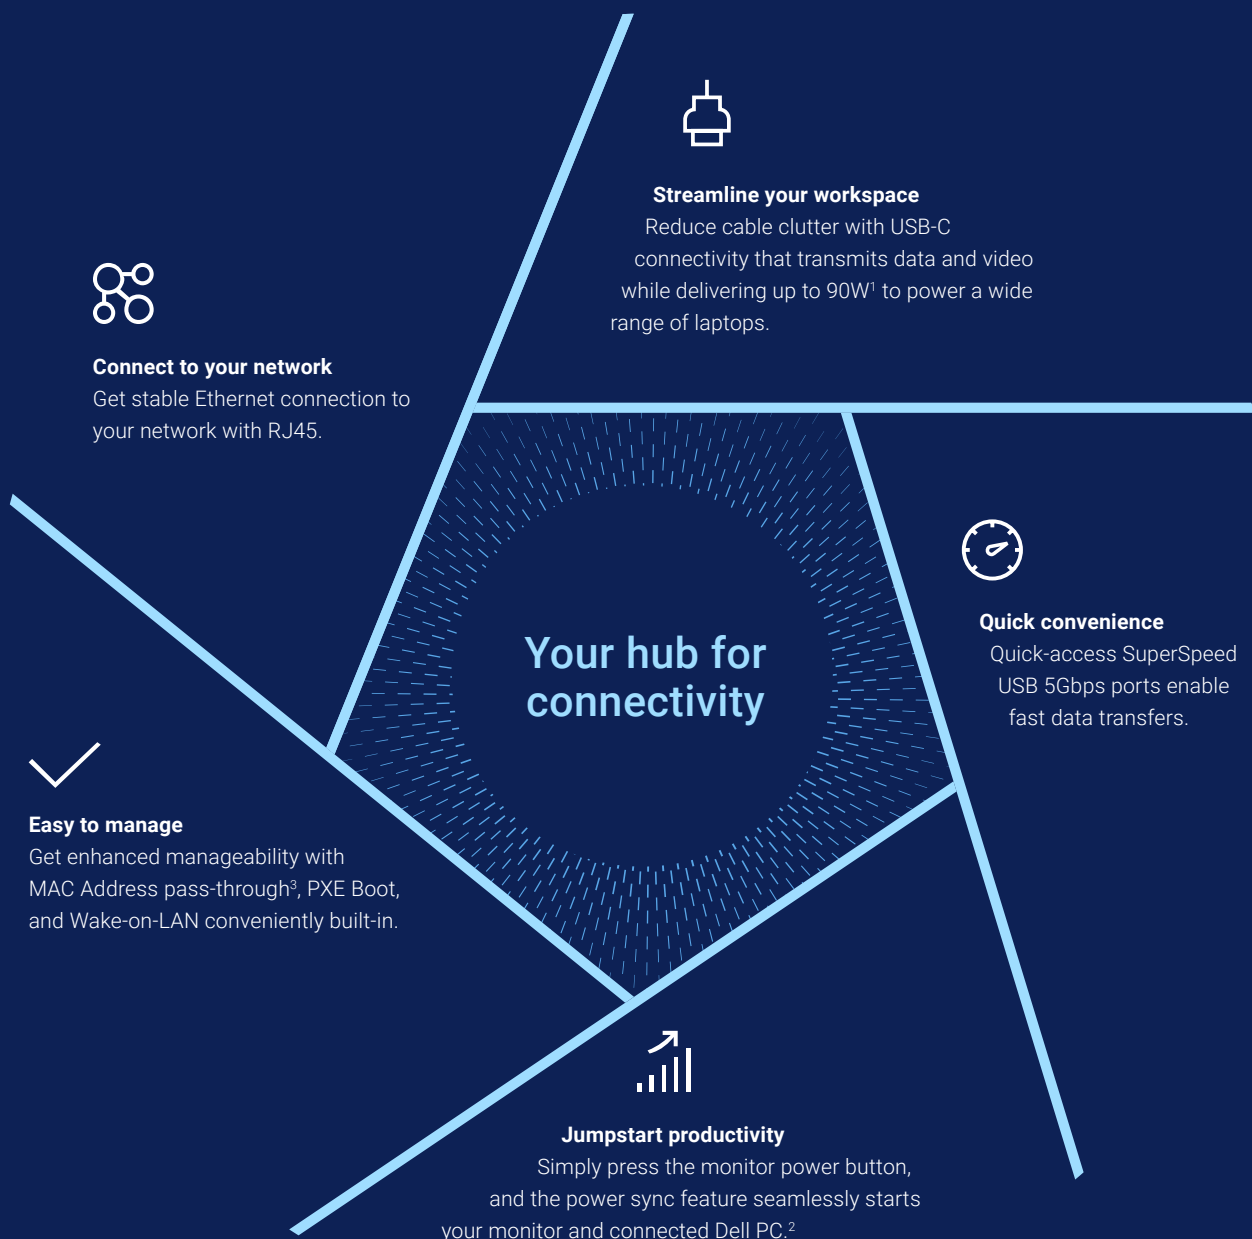

Connectivity that drives productivity

This USB-C Hub monitor offers extensive connectivity options including USB-C (up to 90W power delivery), RJ45 for wired Ethernet access, SuperSpeed USB for fast data transfers, and more.

¹ Dell adheres to standard USB-C specifications and protocol. Functionality with non-Dell USB-C systems may vary.

² The power sync feature on this Dell USB-C Monitor enables start up and wake-on-demand on compatible Dell PCs. Please check your Dell PC to ensure support of this feature.

³ MAC Address pass-through functionality is tested to work with most Dell PC systems. Functionality on non-Dell systems may vary.