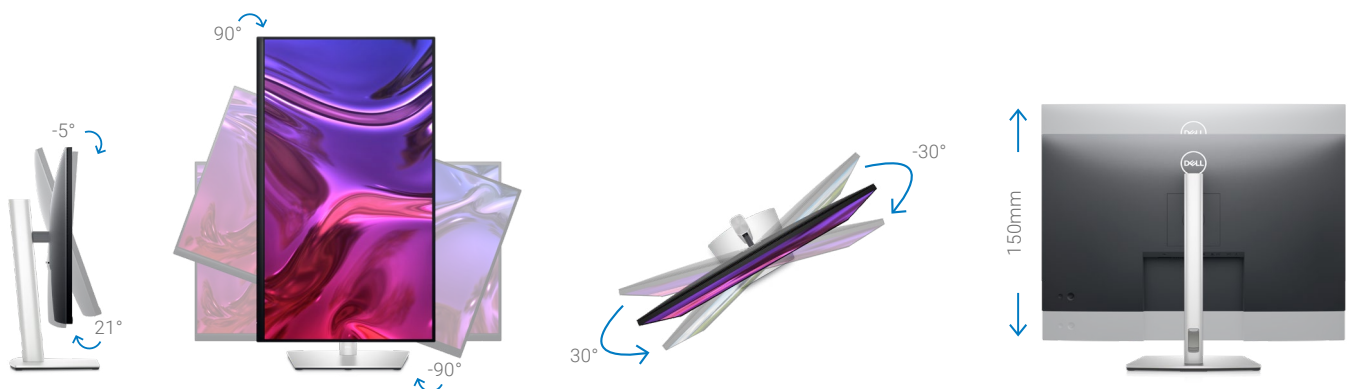

³ MAC Address pass-through functionality is tested to work with most Dell PC systems. Functionality on non-Dell systems may vary.

Designed for you

This sleek monitor features a small base and cable management design that hides cables in the monitor riser, for a clutter-free desk space at your office or home office.

Easy-to-use

Navigate the on-screen menu and adjust settings with the easy-to-use joystick control.

Designed with purpose

The small base and elegant cable management system hide cords within the monitor riser.

Work comfortably

Experience made-for-you comfort by tilting, pivoting, swiveling, and adjusting the height of your monitor (150mm max).

Dell Display Manager

Productive at every level

Easy Arrange allows you to easily tile multiple applications across one or more screens with 38 pre-set window partitions and the ability to personalize up to five windows, giving you improved multitasking abilities.