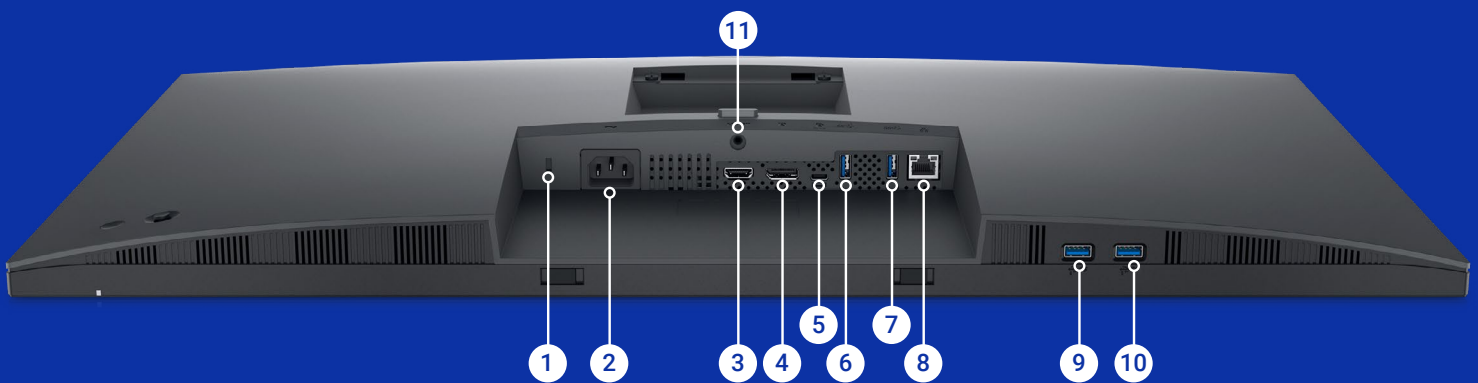

Ports & Slots

1	Security lock slot¹	8	RJ45 connector
2	AC power port	9	SuperSpeed USB 5Gbps downstream port
3	HDMI port	10	SuperSpeed USB 5Gbps downstream port
4	DisplayPort (in)	11	Stand lock
5	USB Type-C upstream port		
6	SuperSpeed USB 5Gbps downstream port		
7	SuperSpeed USB 5Gbps downstream port		

¹ Based on Kensington Security Slot™