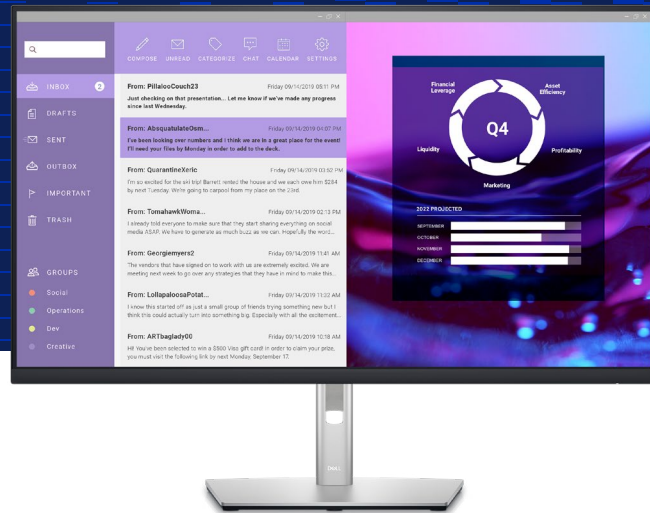

³ MAC Address pass-through functionality is tested to work with most Dell PC systems. Functionality on non-Dell systems may vary.

Designed for you

This sleek monitor features a small base and cable management design that hides cables in the monitor riser, for a clutter-free desk space at your office or home office.

Easy-to-use

Navigate the on-screen menu and adjust settings with the easy-to-use joystick control.

Designed with purpose

The small base and elegant cable management system hide cords within the monitor riser.

Work comfortably

Experience made-for-you comfort by tilting, pivoting, swiveling, and adjusting the height of your monitor (150mm max).

Dell Display Manager

Productive at every level

Easy Arrange allows you to easily tile multiple applications across one or more screens with 38 pre-set window partitions and the ability to personalize up to five windows, giving you improved multitasking abilities.