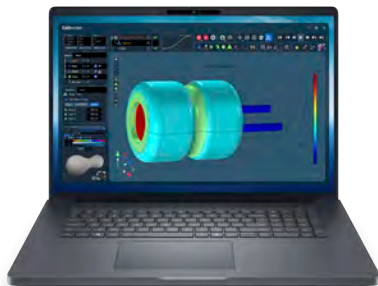

Dell Pro Max 18 Plus

The Pro Max 18 Plus is built for those who won't compromise on power. Its high performance Intel Core Ultra (HX) processor, paired with integrated graphics, ensures you stay productive. Backed by NVIDIA RTX PRO 5000 Blackwell graphics, with a massive 24GB of memory, this laptop is engineered to tackle professional-grade applications and AI workloads effortlessly. With support for up to 128GB of CAMM2 memory and an enormous 16TB of storage (plus RAID options), there's ample room for multitasking and storing your large projects. Featuring an incredible 18-inch display, this laptop offers stunning QHD resolution with 500 nits of brightness to deliver amazing visuals that bring your work to life. Its generous 88% screen-to-body ratio maximizes your viewing space while keeping the modern design.