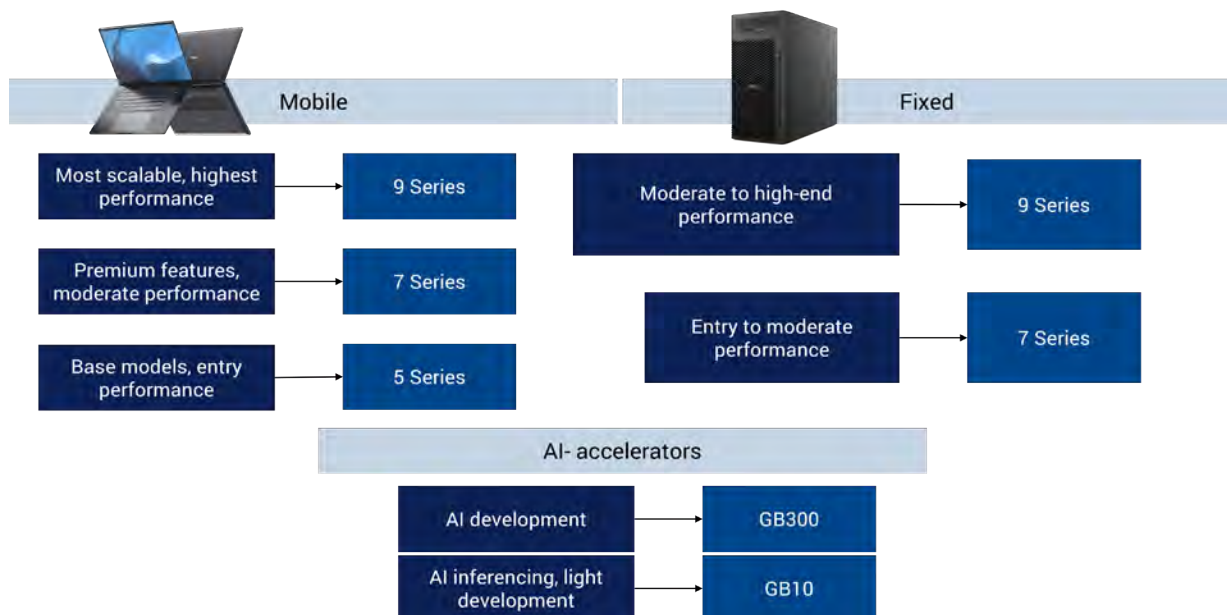

New product branding

We are transitioning Dell Pro Max workstations to a new brand category, Dell Pro Precision. This transition started in January 2026 and all products will evolve into the new brand through the first half 2027. Thank you for your patience during this time and for your continued commitment to Dell Technologies.

You can trust the new Dell Pro Precision performance PCs will do more than ever before as we bring out new technologies with the launch of all-new products. To help you understand the new product branding, we've provided this chart below: