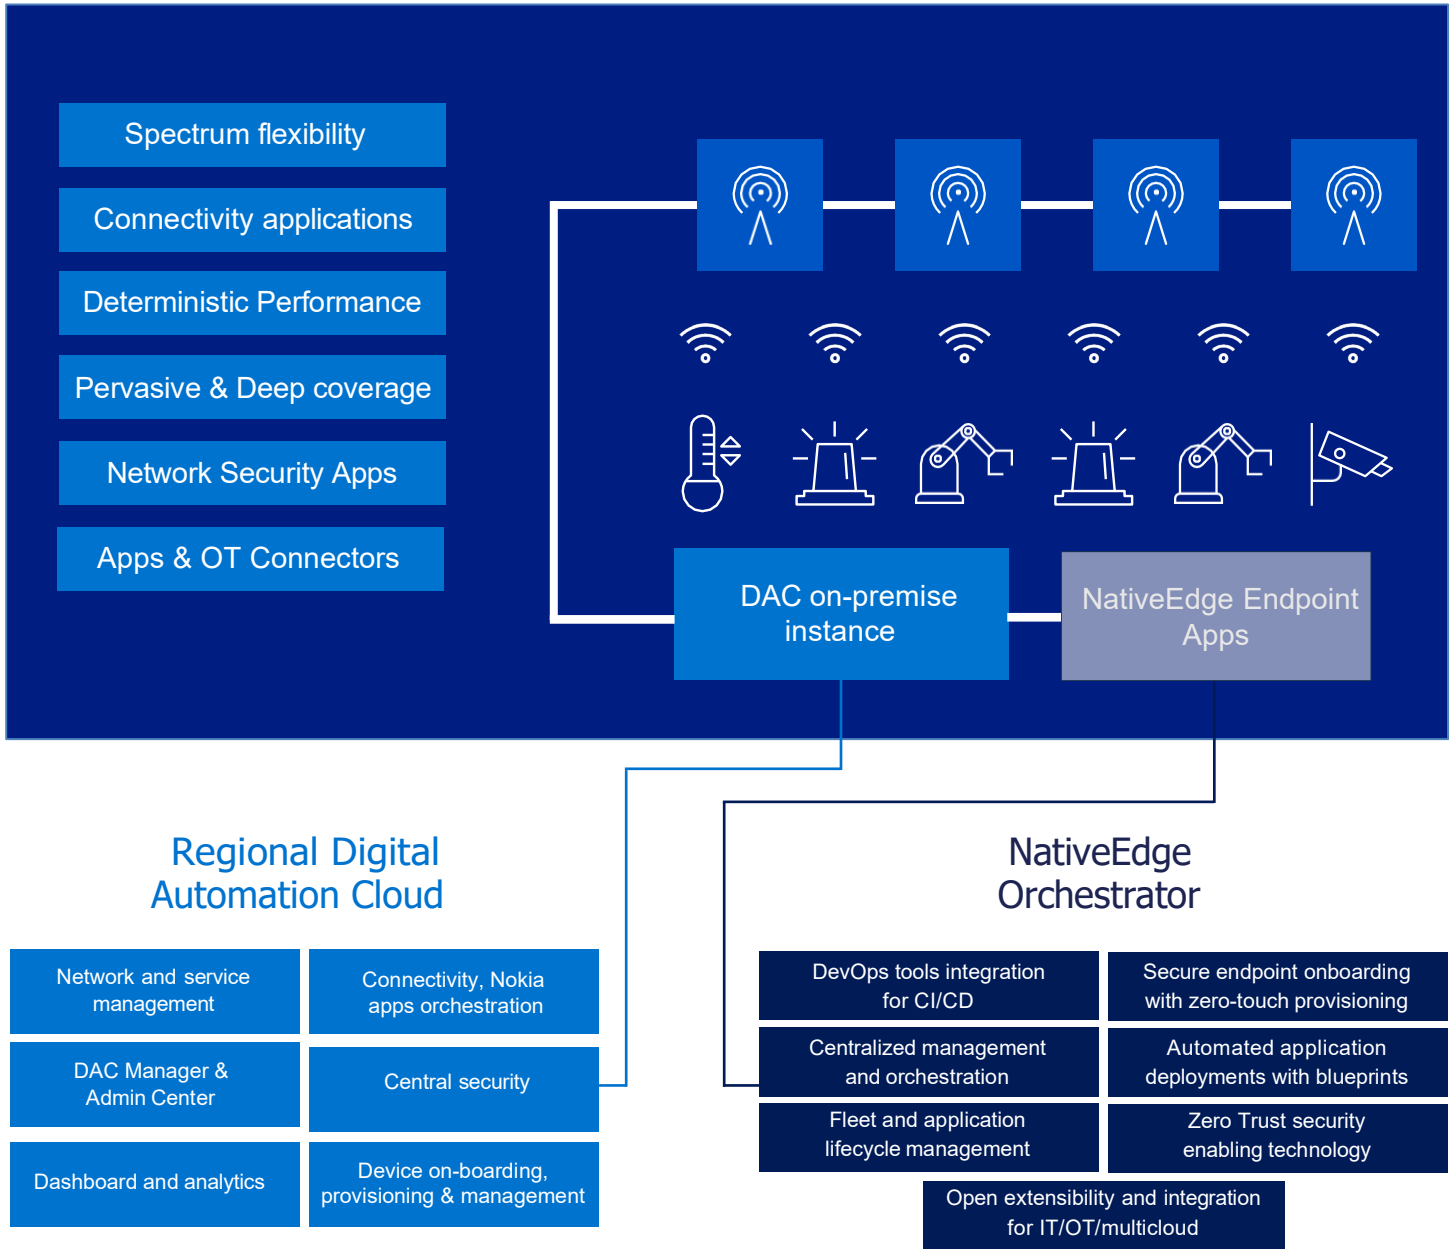

Manage and connect your edge estate

NativeEdge with Nokia Private Wireless centralizes edge management across locations, automates operations, and enables zero-trust security while providing high-performance, reliable, and secure connectivity. Enterprises can leverage NativeEdge with Nokia Private Wireless to securely manage and connect their estate to accelerate AI innovation at the edge and unleash its full business potential.

Dell NativeEdge with Nokia Private Wireless

Learn more about Dell NativeEdge with Private Wireless Plus

Join the Dell Edge Design Program