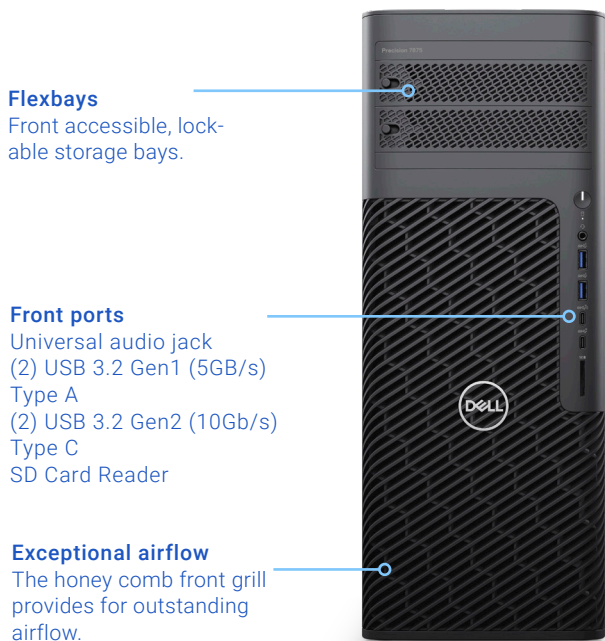

Dell Technologies, highest core count available in a Precision workstation.¹

Intelligent Performance

- -AMD Ryzen Threadripper Pro processor, up to 96 cores,
- Up to (2) 300W (or single 500W triple-wide) NVIDIA or AMD graphic cards
- -Up to 56TBs of storage
- -2TB of 4800MHz, DDR5 memory.

-Dell Optimizer for Precision AI-based software that learns how you work to optimize the performance of your workstation.

Secure your workspace with layers of security

- -Off-host BIOS and firmware verification
- -Front accessible, lockable and remove-able storage
- -Lockable chassis with intrusion detection
- -Self-encrypting drive
- Security cable slot
- -Dedicated security chip for storing and processing end-user credentials with TPM 2.0 / ControlVault

Flexbays
Front accessible, lockable storage bays.

Front ports
Universal audio jack
(2) USB 3.2 Gen1 (5GB/s) Type A
(2) USB 3.2 Gen2 (10Gb/s) Type C
SD Card Reader

Exceptional airflow
The honey comb front grill provides for outstanding airflow.