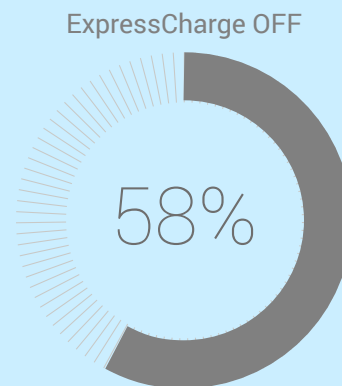

Peiyong Zhang

COO Australia & New Zealand, Schröder Australia

Dell Latitude 9430 battery percentage after a one-hour-charge.

Charge up to 90% of your battery in just 1 hour

Source: Principled Technologies