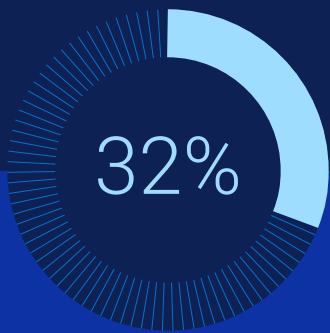

Save energy and preserve your battery

Intelligent power and battery features deliver energy savings and protect both your battery life and runtime. Convenient thermal management settings balance performance, surface temperature and fan noise. When set to 'Quiet Mode' it can deliver up to 2.4W power savings over default mode.²

Dynamic Charge Policy learns your charging behavior over seven days and intelligently applies the best charge policy for you.

Advanced Charge fully charges your battery once, before the start of your day, optimizing battery life and preventing overcharging.

Intelligent Battery Extender will help preserve battery runtime by making system adjustments when your battery is running low.

Save energy costs by charging only during certain times of the day with **Peak Shift**.

Improve battery charging performance by 32% with ExpressCharge³

Reduced battery recharging times

I noticed a significant difference to my battery life straight away – with Dell Optimizer I can now easily work for 12 hours without plugging in.

Peiyong Zhang

COO Australia & New Zealand, Schröder Australia

Charge up to 90% of your battery in just 1 hour

Source: Principled Technologies