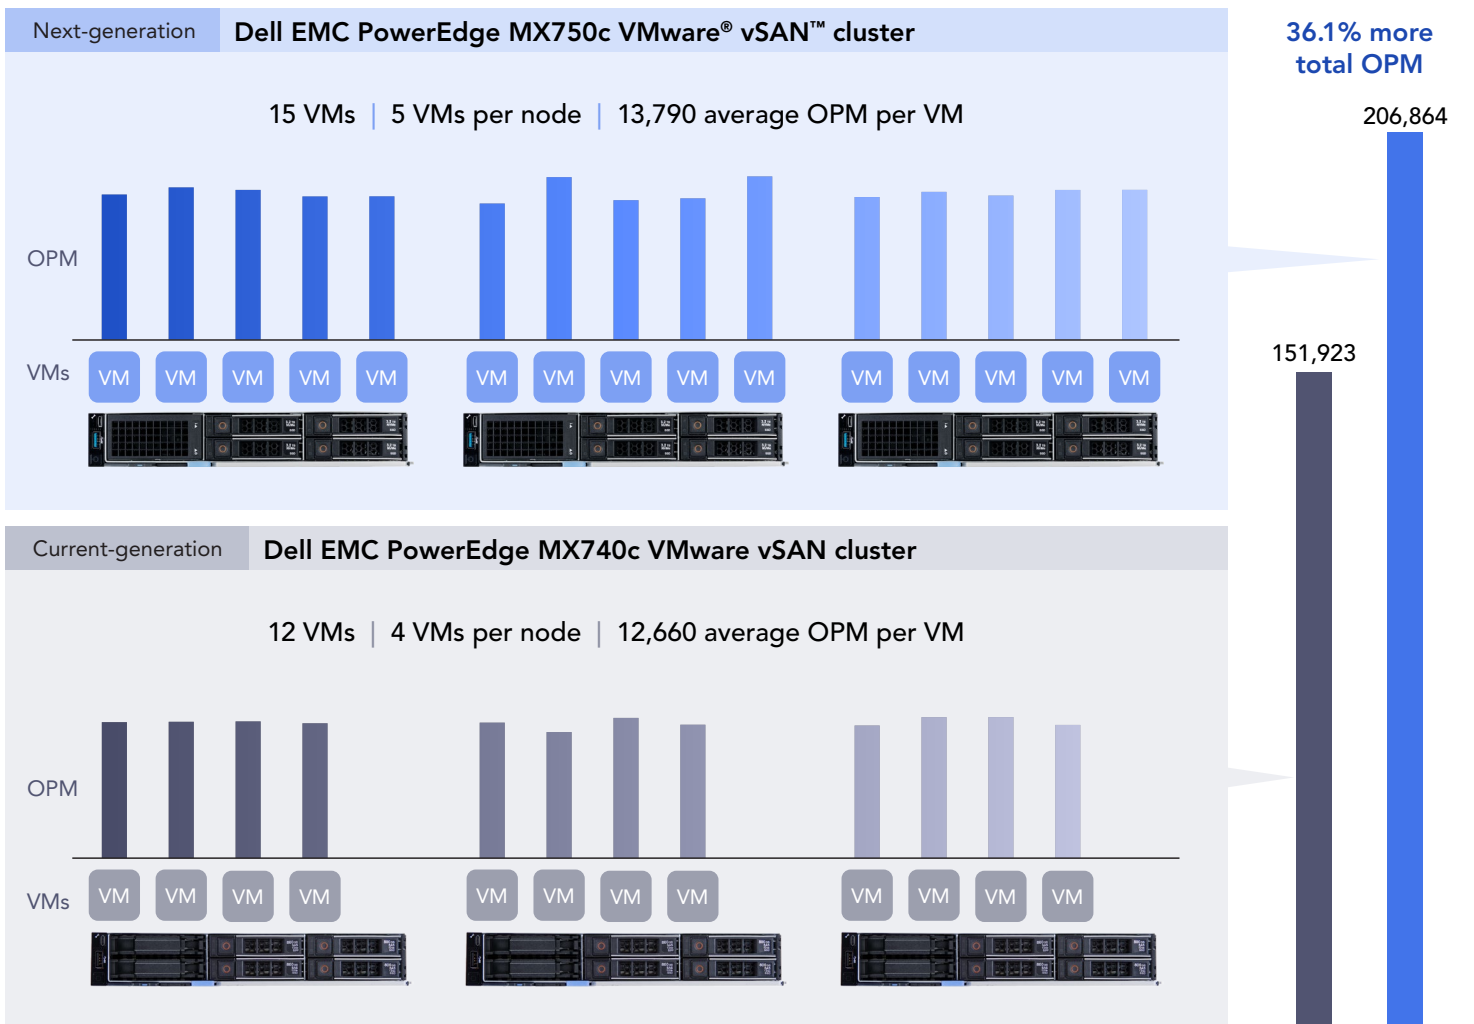

# Reap better SQL Server OLTP performance with next-generation Dell EMC PowerEdge MX servers

The new servers achieved up to 36.1 percent more OLTP database work than current-generation Dell EMC PowerEdge MX servers while also lowering application response time

As your business grows, the demands on your OLTP databases can also grow, requiring more from your data center resources. Investing in next-generation Dell EMC™ PowerEdge™ MX750c servers could provide a high-density environment to handle current and future OLTP demands.

The next-generation cluster supported an extra VM per host for

25% greater VM density

Over 36% more total orders per minute (OPM)

Learn more at <http://facts.pt/l4CpAoi>