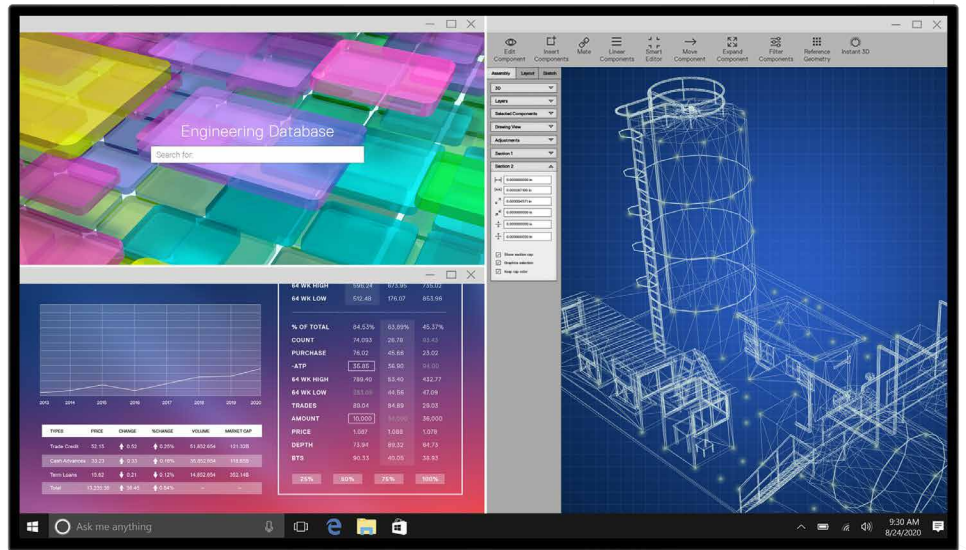

U2723QE, U3223QE

Enhanced productivity

Dell Display Manager enhances everyday productivity through comprehensive management tools, giving you optimal front of screen experience, efficient display management, and easy, effortless multitasking.

Productive at every level

Easy Arrange allows you to easily tile multiple applications across one or more screens with 38 pre-set window partitions and the ability to personalize up to five windows, giving you improved multitasking abilities.

The key to convenience

Shortcut keys can save you even more time, letting you easily configure your display management settings so you can get to work faster.

Seamless transitions

The auto-restore feature remembers where you left off, so applications will go back to where you left them, even after you've unplugged.

Expanded compatibility

With support for multiple operating systems⁷, Dell Display Manager helps you stay productive however you work.

More ways to manage

Asset management reports allow IT managers to quickly capture and track monitor information as well as configure multiple monitors at once through a single setup.

Learn more about [Dell Display Manager](#).