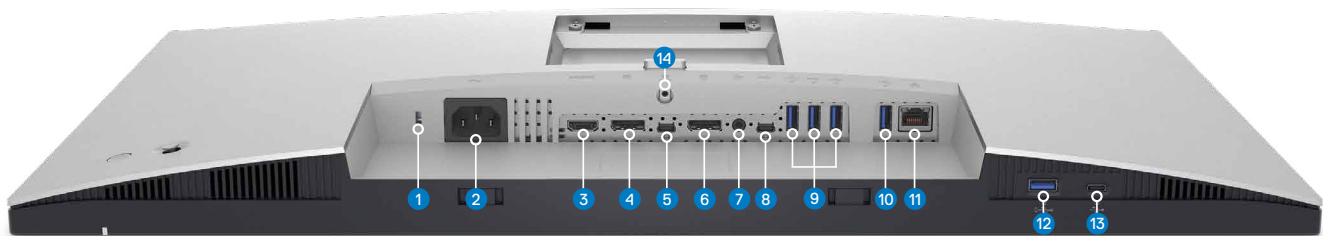

ULTRASHARP 32 4K USB-C HUB MONITOR - U3223QE TECHNICAL SPECIFICATION

WEIGHT (PANEL ONLY - FOR VESA MOUNT)	5.65 kg 12.46 lb
WEIGHT (WITH STAND ASSEMBLY AND CABLES)	10.36 kg 22.84 lb
WEIGHT (WITH PACKAGING)	14.49 kg 31.94 lb
SECURITY	Security lock slot** (cable lock sold separately) Anti-theft stand lock slot (to panel)
COMPLIANT STANDARDS	· ENERGY STAR® Certified Monitor · EPEAT® Gold registered where applicable · RoHS Compliant · TCO Certified Edge · BFR/PVC Free (Halogen-free) (excluding external cables) · Arsenic-Free glass and Mercury-Free for the panel only
FLAT PANEL MOUNT INTERFACE	VESA mounting holes (100 mm x 100 mm - behind attached VESA Cover)
TEMPERATURE RANGE	Operating: 0°C to 40°C (32°F to 104°F) Non-operating: -20°C to 60°C (-4°F to 140°F)
HUMIDITY RANGE	Operating: 10% to 80% (non-condensing) Non-Operating: 5% to 90% (non-condensing) - Storage and Shipping
ALTITUDE	Operating: 5000 m (16404 ft) max Non-Operating: 12192 m (40000 ft) max
VOLTAGE REQUIRED	100 VAC to 240 VAC/ 50 Hz or 60 Hz+3 Hz/2.7 A (typical)
POWER CONSUMPTION NORMAL OPERATION	0.2 W (Off Mode) 0.3 W (Standby Mode) 29.4 W (On Mode) 220 W (Max)
WHAT'S INCLUDED	Monitor, Stand Riser, Stand Base 1 x Power cable 1 x Type-C (C-C cable) - 1 m 1 x DP cable (DP to DP) - 1.8 m 1 x super speed USB (Type-A to Type-C) Factory calibration report Quick setup guide Safety, Environmental and Regulatory Information

PORTS AND SLOTS

1 Security lock slot**	6 DisplayPort (out)	10 Super speed USB 10Gbps (USB 3.2 Gen 2) Type-A	13 USB-C Downstream port (10Gbps, 15W)
2 Power connector	7 Audio line-out port	11 RJ45 Ethernet port, 1GbE	14 Stand lock
3 HDMI port	8 USB-C Upstream port (data only)	12 Super speed USB 10Gbps (USB 3.2 Gen 2) Type-A Downstream port with Power Charging	
4 DisplayPort	9 Super speed USB 10Gbps (USB 3.2 Gen 2) Type-A Downstream port		
5 USB-C Upstream port (video and data, up to 90W power delivery)