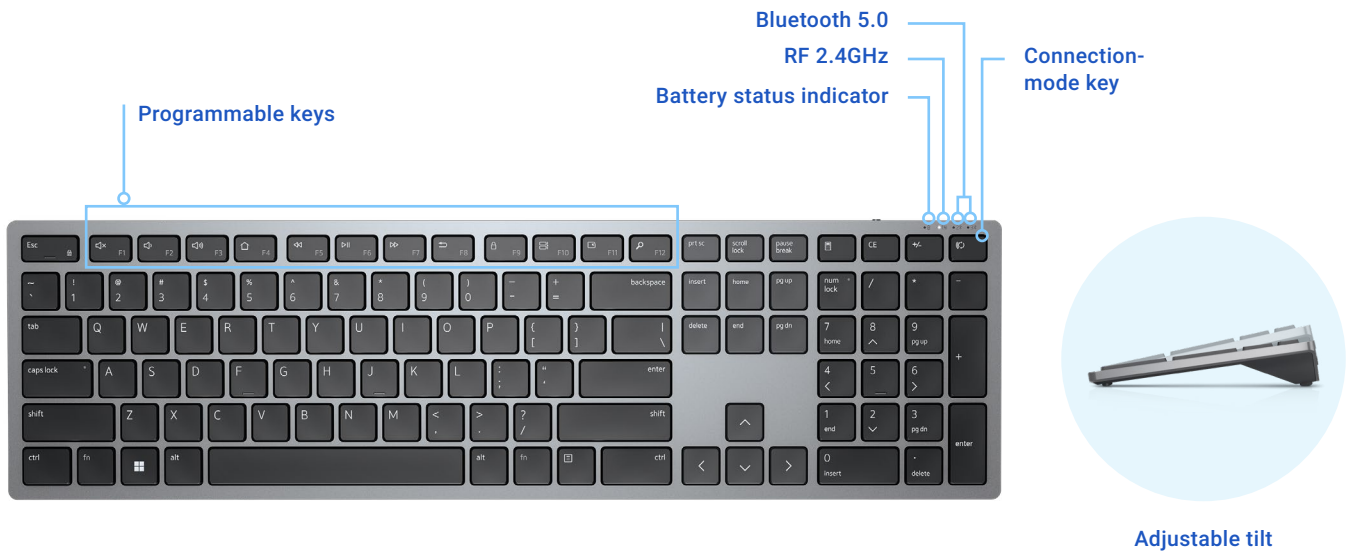

Outstanding multi-device connectivity and comfort

Experience superior multitasking features with a stylish and comfortable premium keyboard. Complete your tasks powered by one of the industry’s leading battery lives at up to 36 months.¹

Tested and certified to work seamlessly with Dell systems

128-bit AES (Advanced Encryption Standard) encryption on keyboard helps protect your data transmission across your PCs and devices, providing you with a secure connection while typing.

Advanced Exchange Service gets you a replacement keyboard shipped the next business day should your existing one become faulty within the 3-year warranty period.²

¹ Based on Dell analysis of battery life usage model calculations, Nov. 2020. Results vary depending on use, operating conditions and other factors.

² Replacement part/unit dispatched, if needed, following completion of phone/online diagnosis. Fee charged for failure to return defective unit. Availability varies.