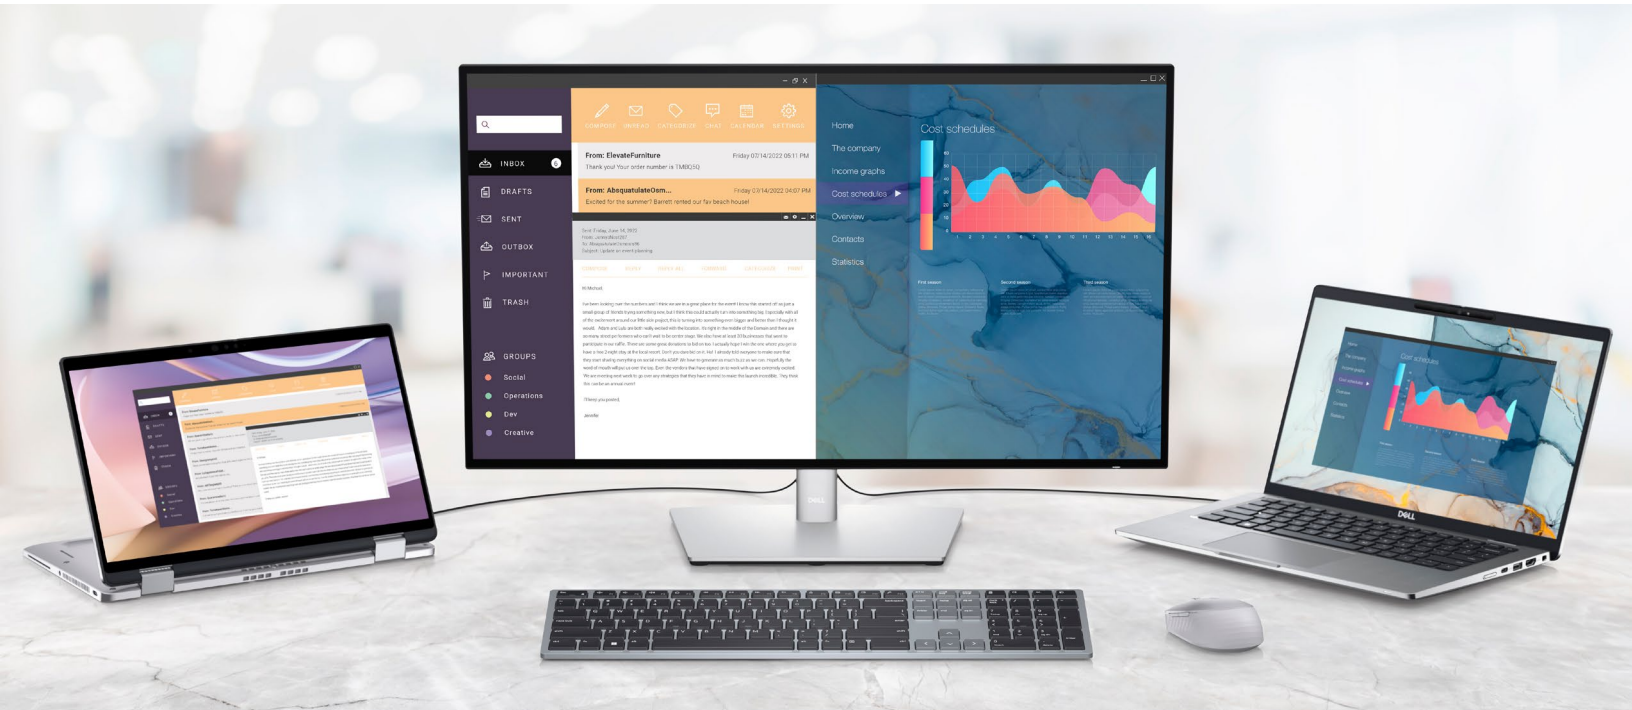

Outstanding multi- device connectivity and comfort

Ultimate productivity

Seamlessly connect and pair up to 3 devices via RF and Bluetooth connectivity. 12 programmable keys let you customize to frequently used applications or functions.

Stylishly comfortable

Full sized yet slim, this quiet keyboard keeps you efficient with all the keys you need. Tilt legs give you the flexibility to adjust to your preferred typing position. Work comfortably in style with this sleek keyboard that comes with a premium finish.