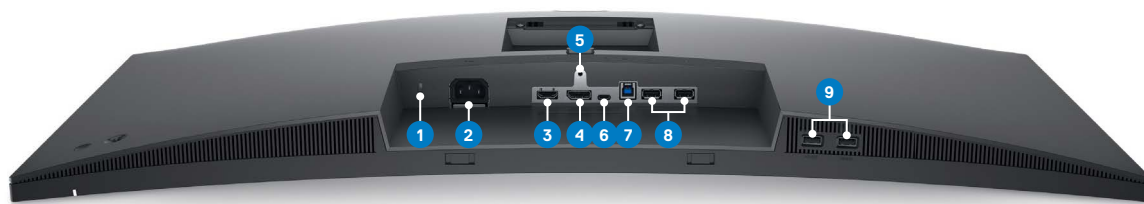

Documentation

- Quick Setup Guide
- Safety and Regulatory Information

Recommended Accessories

DELL 34 CURVED USB-C MONITOR | P3421W

Easily adjust the panel to your preferred viewing position.

Connectivity

- | | | |
|----------------------|---------------|--|
| 1 Security-lock slot | 4 DisplayPort | 7 SuperSpeed USB 5 Gbps (USB 3.2 Gen1) Upstream Port |
| 2 Power connector | 5 Stand lock | 8 USB 2.0 Downstream Port x 2 |
| 3 HDMI port | 6 USB Type-C | 9 SuperSpeed USB 5 Gbps (USB 3.2 Gen1) Downstream Port x 2 |

RECOMMENDED ACCESSORIES

DELL SINGLE MONITOR ARM | MSA20

Enjoy a virtually tool-free assembly and easy installation thanks to the world's first monitor arm that offers swivel angle adjustment with a flip of a switch.**