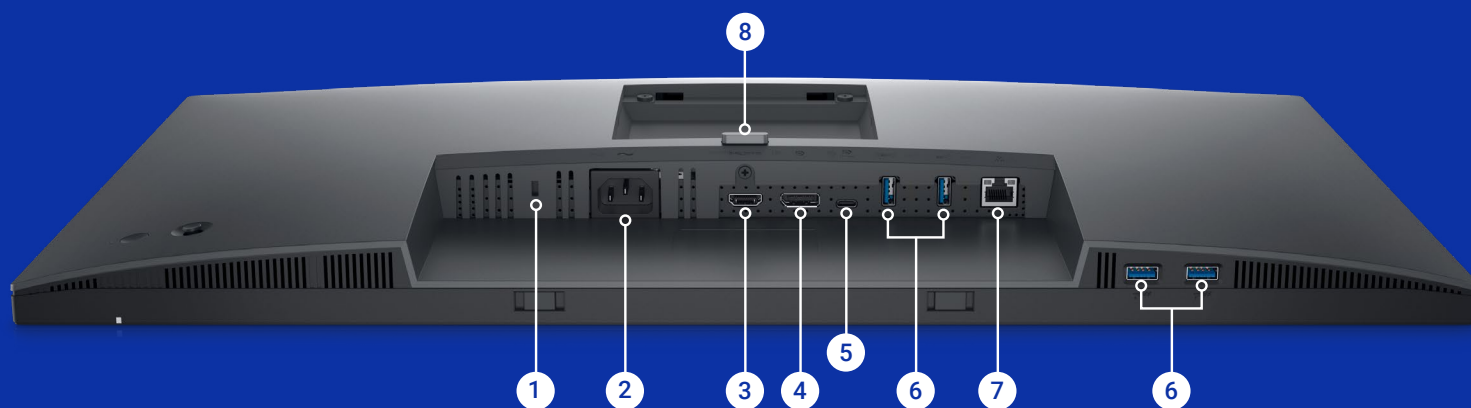

Ports & Slots

1. 1 Security lock slot¹
2. 2 Power connector
3. 3 HDMI port
4. 4 DisplayPort
5. 5 USB-C Upstream port
6. 6 SuperSpeed USB 5Gbps (USB 3.2 Gen 1)
   Type-A Downstream port (4)
7. 7 RJ45 Ethernet port, 1GbE
8. 8 Stand lock

¹ Based on Kensington Security Slot™