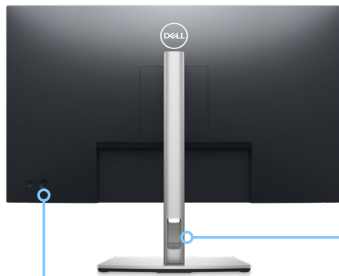

¹ Dell adheres to standard USB-C specifications and protocol. Functionality with non-Dell USB-C systems may vary.

² The power sync feature on this Dell USB-C Monitor enables start up and wake-on-demand on compatible Dell PCs. Please check your Dell PC to ensure support of this feature.

³ MAC Address pass-through functionality is tested to work with most Dell PC systems. Functionality on non-Dell systems may vary.

Designed for you

This sleek monitor features a small base and cable management design that hides cables in the monitor riser, for a clutter-free desk space at your office or home office.