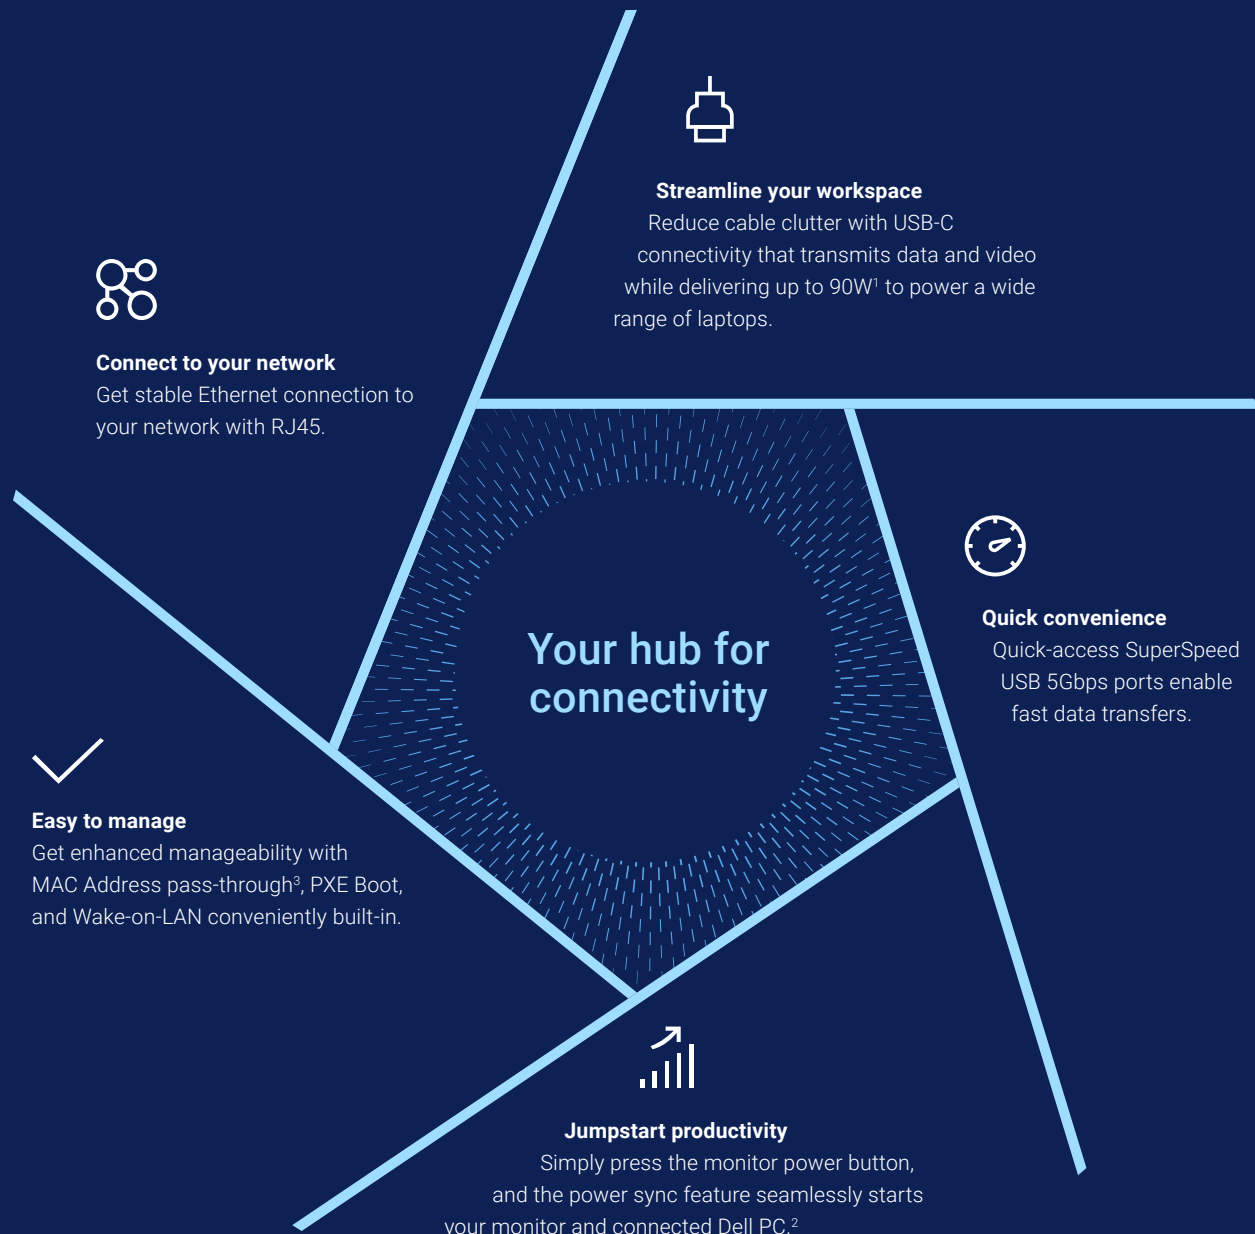

Connectivity that drives productivity

This USB-C Hub monitor offers extensive connectivity options including USB-C (up to 90W power delivery), RJ45 for wired Ethernet access, SuperSpeed USB for fast data transfers, and more.

¹ Dell adheres to standard USB-C specifications and protocol. Functionality with non-Dell USB-C systems may vary.

² The power sync feature on this Dell USB-C Monitor enables start up and wake-on-demand on compatible Dell PCs. Please check your Dell PC to ensure support of this feature.

³ MAC Address pass-through functionality is tested to work with most Dell PC systems. Functionality on non-Dell systems may vary.