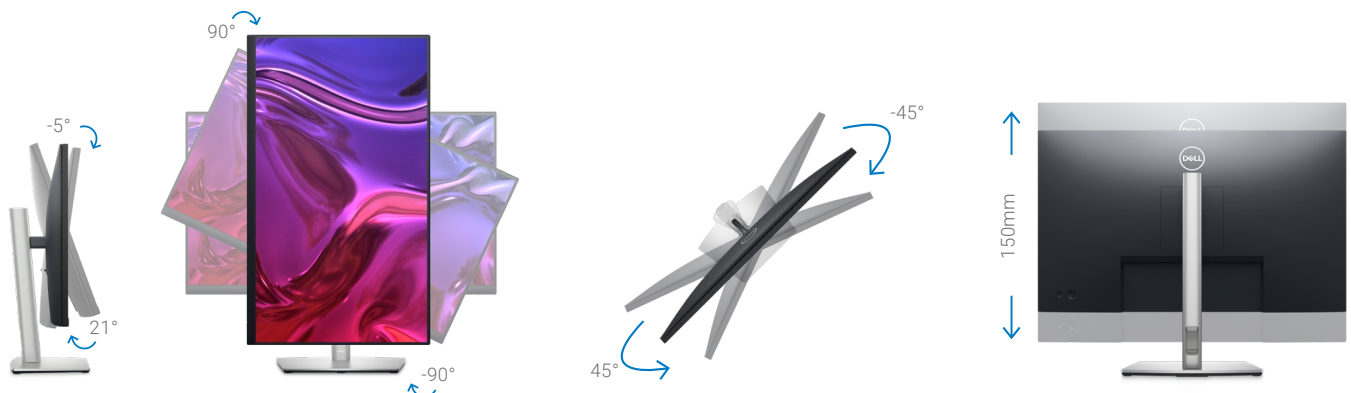

³ MAC Address pass-through functionality is tested to work with most Dell PC systems. Functionality on non-Dell systems may vary.

Designed for you

This sleek monitor features a small base and cable management design that hides cables in the monitor riser, for a clutter-free desk space at your office or home office.

Designed with purpose

The small base and elegant cable management system hide cords within the monitor riser.

Easy-to-use

Navigate the on-screen menu and adjust settings with the easy-to-use joystick control.

Work comfortably

Experience made-for-you comfort by tilting, pivoting, swiveling, and adjusting the height of your monitor (150mm max).

Dell Display Manager

Productive at every level

Easy Arrange allows you to easily tile multiple applications across one or more screens with 38 pre-set window partitions and the ability to personalize up to five windows, giving you improved multitasking abilities.