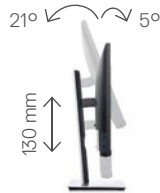

What's in the box?

Components

- Monitor with stand

Cables

- USB Type-C cable (C to C)
- DisplayPort cable
- Cable tie
- Power cable

Documentation

- Quick Setup Guide
- Safety and regulatory information

Adjustability and connectivity

DELL 24 USB-C MONITOR | P2419HC

Easily adjust the panel to your preferred viewing position.

Back view - Cable management slot

Tilt and height adjustable

Pivot

Swivel

Connectivity

- | | |
|----------------------|-----------------------------|
| 1 Power connector | 5 DisplayPort (Out) |
| 2 HDMI port | 6 USB-C connector |
| 3 Stand lock feature | 7 USB downstream ports (x2) |
| 4 DisplayPort (In) | 8 USB downstream ports (x2) |