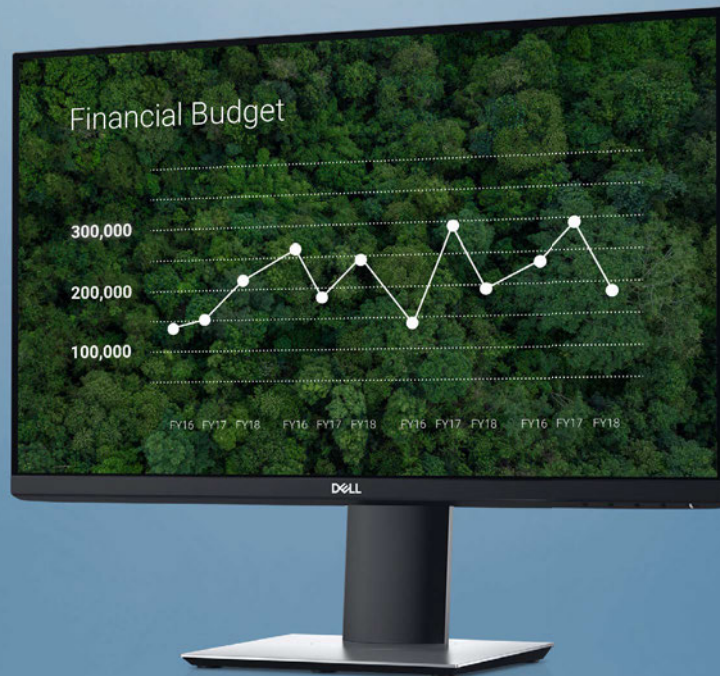

DELL 24 USB-C MONITOR | P2419HC

Transform how you work.

ULTIMATE CONNECTIVITY

Declutter your desk with a single USB-C® cable solution that transmits power¹, data, video and audio.

MAXIMIZE PRODUCTIVITY

The 3-sided ultrathin bezel, fully adjustable stand, Easy Arrange feature and ComfortView help you stay productive.

OPTIMIZE YOUR WORKSPACE

Free up valuable desk space with this 23.8" FHD monitor featuring a smallest monitor base in it's class.²

TRUSTED RELIABILITY

World's number 1 monitor company.*
Backed by renowned Dell reliability.

Maximize productivity

ULTIMATE CONNECTIVITY

All in one cable: Declutter your desk with the included USB-C cable, a single cable solution that transmits power, data, video and audio. The same cable charges your connected device with up to 65W¹ of power, safeguarded with Dell's built-in surge protection.

Consistent and rich colors: A wide viewing angle enabled by In-Plane Switching (IPS) technology lets you see vibrant colors—no matter where you sit.

MAXIMIZE PRODUCTIVITY

Expand your efficiency: The three-sided ultrathin bezel design allows a seamless view across multi-monitors. And, with a Dell dual monitor set up, you can increase your productivity by up to 21%.³