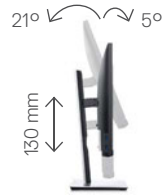

What's in the box?

Components

- Monitor with stand

Cables

- DisplayPort cable
- USB 3.0 upstream cable
- Power cable

Documentation

- Quick Setup Guide
- Safety and regulatory information

Adjustability and connectivity

DELL 23 MONITOR | P2319H

Easily adjust the panel to your preferred viewing position.

Back view -
Cable management slot

Tilt and height adjustable

Pivot

Swivel

Connectivity

- | | |
|----------------------|-----------------------------|
| 1 Power connector | 5 VGA connector |
| 2 HDMI port | 6 USB upstream port |
| 3 Stand lock feature | 7 USB downstream ports (x2) |
| 4 DisplayPort | 8 USB downstream ports (x2) |