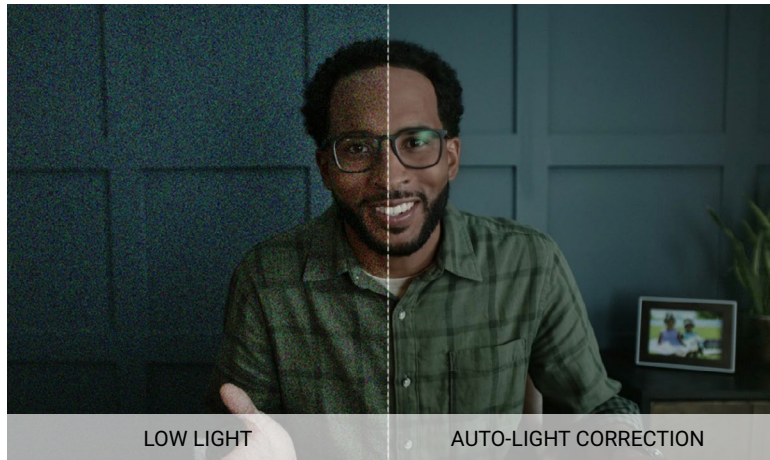

Look great, always

Picture perfect

The 2K QHD, 1440p camera comes with a Sony image sensor that offers crystal clear, vivid and vibrant picture clarity.

Automatically eliminates grainy images

The combination of Temporal Noise Reduction (3DNR) and Spatial Noise Reduction (2DNR) eliminates grainy images and brings video noise reduction to the next level, offering crisp and clear picture quality even in low light.

Superior video quality in most lighting conditions

The combination of High Dynamic Range (HDR) and Facial Detection Auto Exposure (FDAE) optimizes your visual experience and delivers true-to-life color in most lighting environments.