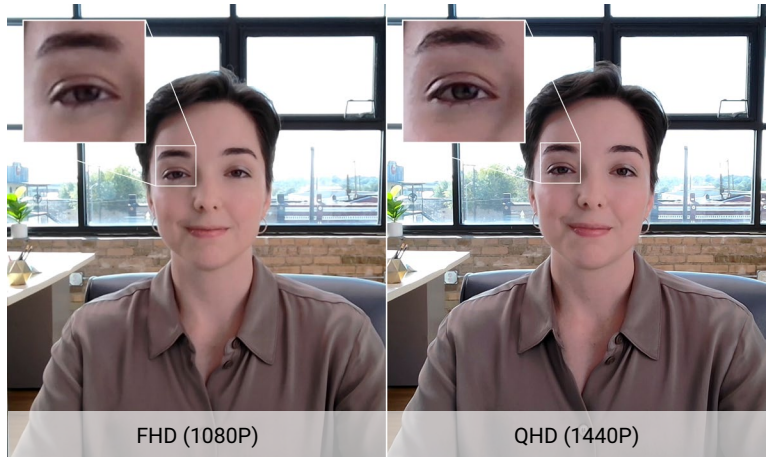

Universal mounting clip
Enables easy attachment to your monitor, notebook or tripod³

[▶ Click here to explore the Dell Webcam.](#)

Widely compatible, so you can work well with others

Certified for Microsoft Teams and Zoom and compatible with leading UC platforms. You can be sure that this webcam works seamlessly with your devices.

Look great, always

Picture perfect

The 2K QHD, 1440p camera comes with a Sony image sensor that offers crystal clear, vivid and vibrant picture clarity.

Automatically eliminates grainy images

The combination of Temporal Noise Reduction (3DNR) and Spatial Noise Reduction (2DNR) eliminates grainy images and brings video noise reduction to the next level, offering crisp and clear picture quality even in low light.