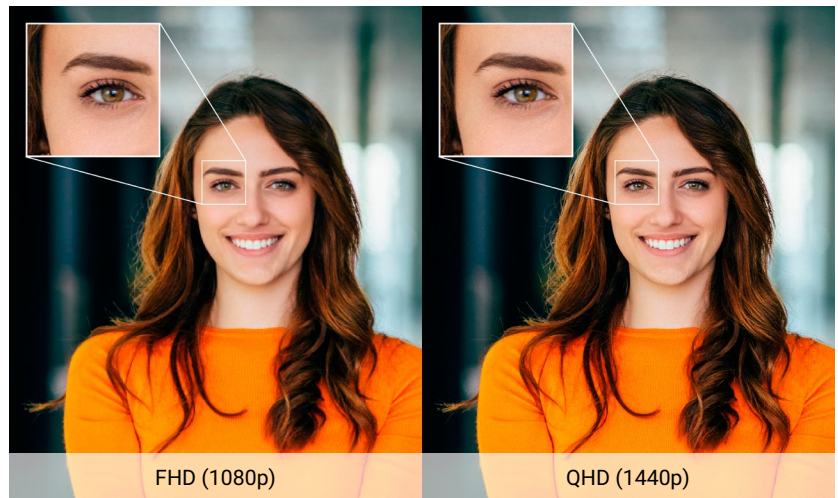

Universal mounting clip

Enables easy attachment to your monitor, notebook or tripod³

Superior video quality

2K QHD for clearer and sharper images

▶ [Click here to explore the Dell Pro Webcam.](#)

Widely compatible, so you can work well with others

Look your best, always

Stunning clarity

The large Sony STARVIS™ sensor in this 2K QHD, 1440p camera takes in substantial light to give you vibrant picture clarity and a vivid image.

Spotlight's on you

AI Auto Framing tracks your movement, keeps you center-framed even as you move and shift, so the focus is always on you.