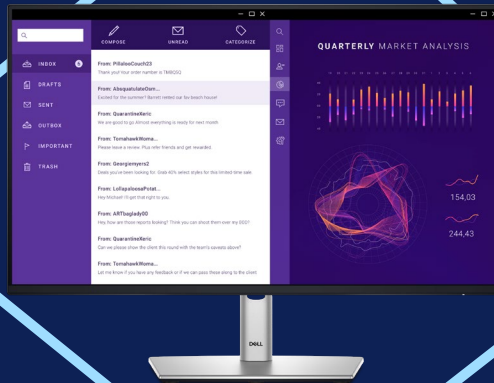

Easy to connect

Connect your accessories across a variety of ports including DisplayPort 1.2, VGA, HDMI and a Quick Access USB-C port that delivers up to 15W of power.

See your work clearly

With In-Plane Switching (IPS) technology, this monitor offers a wide 178°/178° viewing angle, so you can view your work with consistent color and image quality from virtually any angle.

Get deeper blacks and brighter whites with 1500:1 contrast ratio.

¹ Based off TÜV Rheinland® eye comfort certification.

Enhanced eye comfort

Stay productive while ensuring eye comfort. The 100Hz refresh rate delivers smooth motion visuals, and improved ComfortView Plus reduces harmful low blue light emissions while allowing you to see vibrant colors with 99% sRGB coverage.

A better view from anywhere

See consistent images across wide viewing angles enabled by In-Plane Switching (IPS) technology and detailed images with 1500:1 contrast ratio on this FHD monitor.

Multi-task with ease