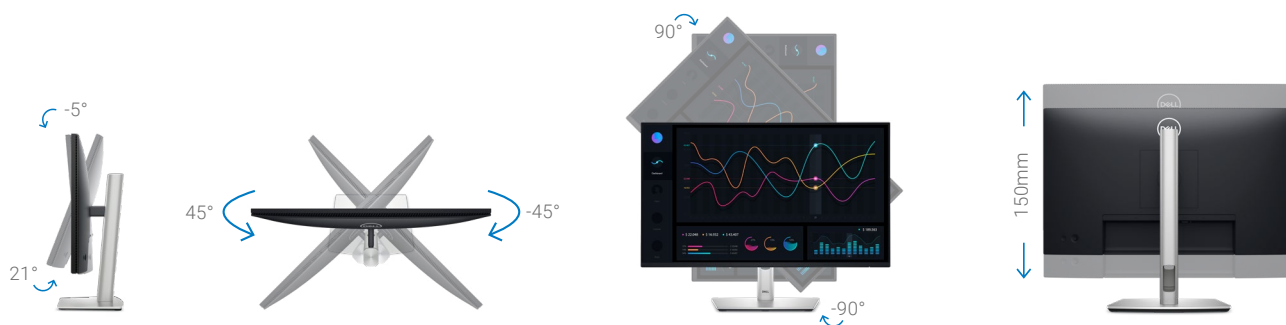

Get a seamless viewing experience and focus on your task with ultra-thin bezel design.

De-clutter your workspace

Free up your desk space with the small monitor base and hide cables from view by tucking them into the riser.¹

Easy-to-use

Navigate the onscreen menu and adjust settings with a convenient joystick control.

Quick access

USB-C downstream port enables fast data transfers and charging of up to 15W of power.

Work comfortably

Experience made-for-you comfort by tilting¹, swiveling¹, pivoting¹ and adjusting the height¹ of your monitor (150mm max).

¹ Not applicable to Dell 24 Monitor - P2425H without stand.

Dell Display Manager