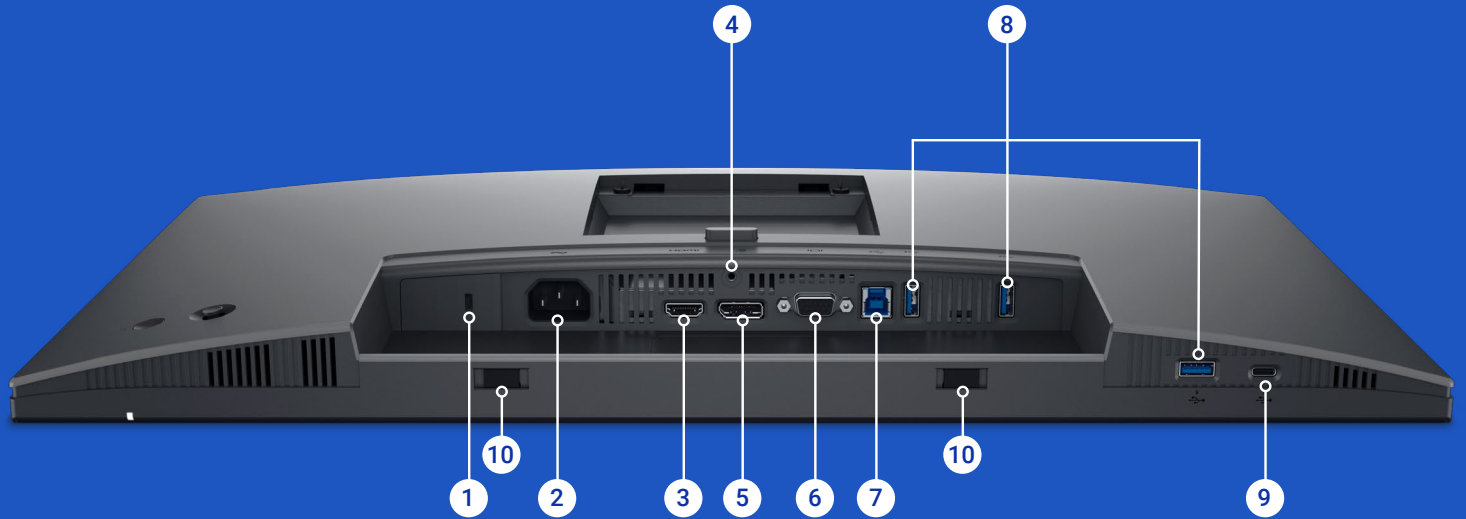

[Download Dell Display Manager](#)

¹ Tools including SCCM/InTune and Command Line Interface scripts.

Ports & Slots

- | | | | |
|----------|---------------------------------|-----------|---|
| 1 | Security lock slot ¹ | 7 | USB 3.2 Gen1 Type-B upstream |
| 2 | Power connector | 8 | USB 3.2 Gen1 Type-A downstream (3) |
| 3 | HDMI | 9 | USB 3.2 Gen1 Type-C downstream
(PD of up to 15W) |
| 4 | Stand-lock | 10 | Soundbar slots |
| 5 | DisplayPort 1.2 | | |
| 6 | VGA | | |