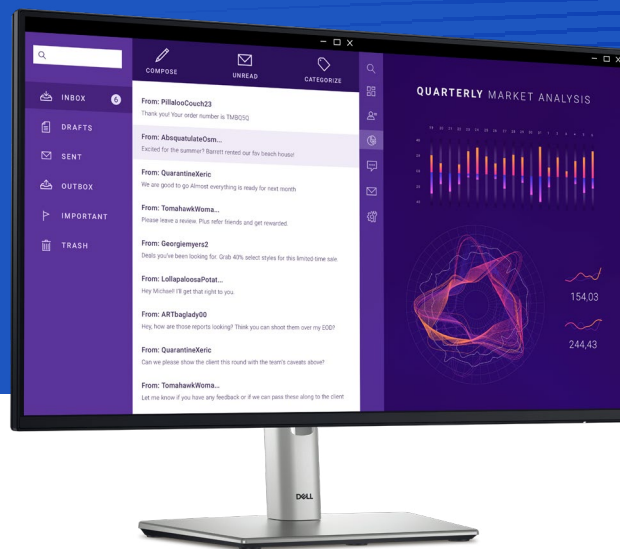

All-day productivity

Dell 24 Monitor | **P2425H**

Dell 24 Monitor | **P2425H without stand¹**

The world's # 1 monitor company*

*Dell monitors are #1 Worldwide for 9 years! Source: IDC Worldwide Quarterly PC Monitor Tracker, Q3 2023. From 2014 to 2023.

¹ Product availability may vary by country, please contact your Dell representative for more information.

4-star certified monitor for eye comfort¹

Get enhanced visual comfort and seamless connectivity with this 23.8-in FHD monitor.