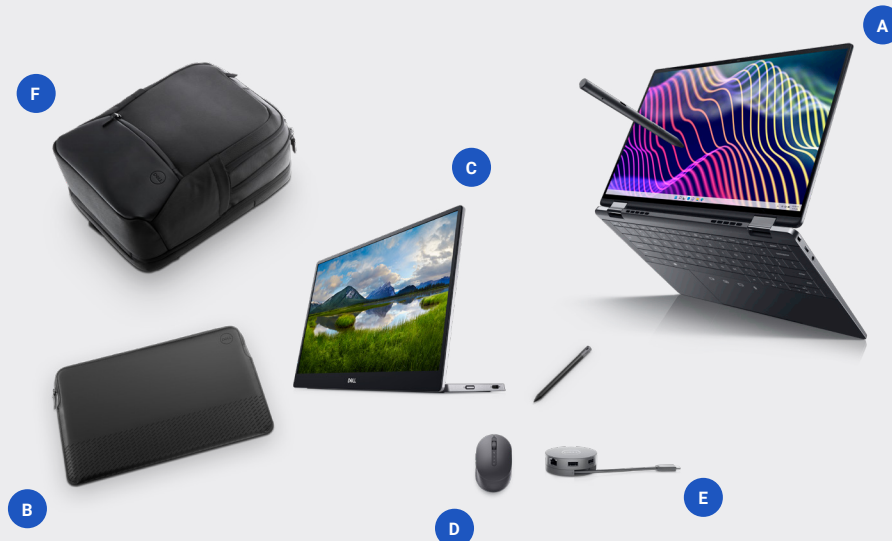

Solution recommendations

- **A** Latitude 9440 2-in-1
- **B** Dell EcoLoop Leather Sleeve 14
- **C** Dell 14 Portable Monitor - C1422H
- **D** Dell Premier Rechargeable Wireless Mouse - MS7421W
- **E** Dell 7-in-1 USB-C Multiport Adapter - DA310
- **F** Dell Pro Backpack