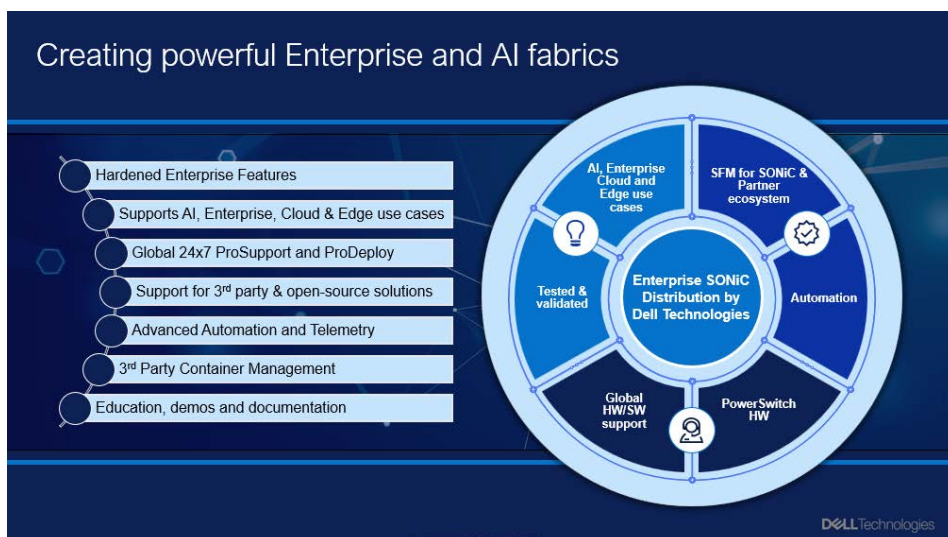

- **Open source innovation** – Grounded in the core principles of SONiC, Dell’s Enterprise SONiC distribution builds on Dell Technologies’ longstanding commitment to the open-source community. With ongoing contributions and feature advancements across the protocol stack and management applications, Dell ensures innovation remains at the forefront of modern networking.
- **AI, Data Center, Edge and Cloud-Ready Performance** – Field-tested in hyperscale environments and validated for enterprise deployment, Dell Enterprise SONiC is designed for modern, AI-ready networks. It integrates seamlessly across hardware and software, supporting performance at the edge, in enterprises, and the cloud. With centralized management and a growing ecosystem of automation tools, organizations can confidently deploy AI-driven solutions, preparing their networks for intelligent, data-driven operations.
- **Unmatched Hardware Flexibility** – Dell Enterprise SONiC offers remarkable adaptability across a range of high-performance Dell PowerSwitch solutions for AI, data center, and edge fabrics. With features like LPO optics, it delivers scalability, reduced power consumption, and advanced connectivity for modern networks. Validation on select third-party switches further empowers enterprises to design networks with precision and flexibility. With Enterprise SONiC Distribution by Dell Technologies, organizations can confidently deploy next-generation solutions that drive growth and innovation, meeting today’s challenges while preparing for the future.