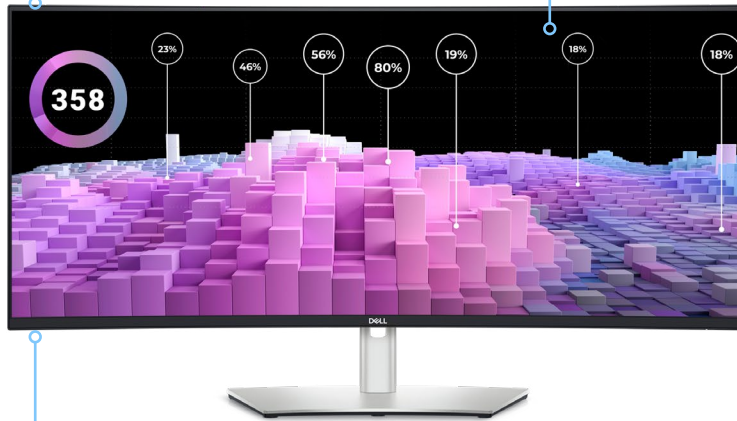

Fast and stable Ethernet

Get up to 2.5 GbE with RJ45 port that comes with PXE boot, Mac Address pass-thru¹ and Wake on Lan features. RJ45 lock feature gives you the flexibility to lock the wired Ethernet to a chosen PC while continuing to work from dual PC inputs.

Easily connect your accessories and devices with **USB-A and USB-C quick access ports**.

Exceptional contrast

See incredible color and superior black performance with a contrast ratio of 2,000:1 with IPS Black panel technology.

Immersive curved screen with outstanding clarity

WQHD+ (3840 x 1600) resolution on a 37.5" monitor.

Built-in **ComfortView Plus** reduces harmful blue light emissions without sacrificing color performance.

True brilliance
Experience true-to-life visuals with 1.07 billion colors, and wide color gamut including 98% DCI-P3 and 98% Display P3.

Extensive connectivity

Stay connected to multiple devices with USB-C® (up to 90W power delivery), USB-A, DP1.4 and HDMI ports.