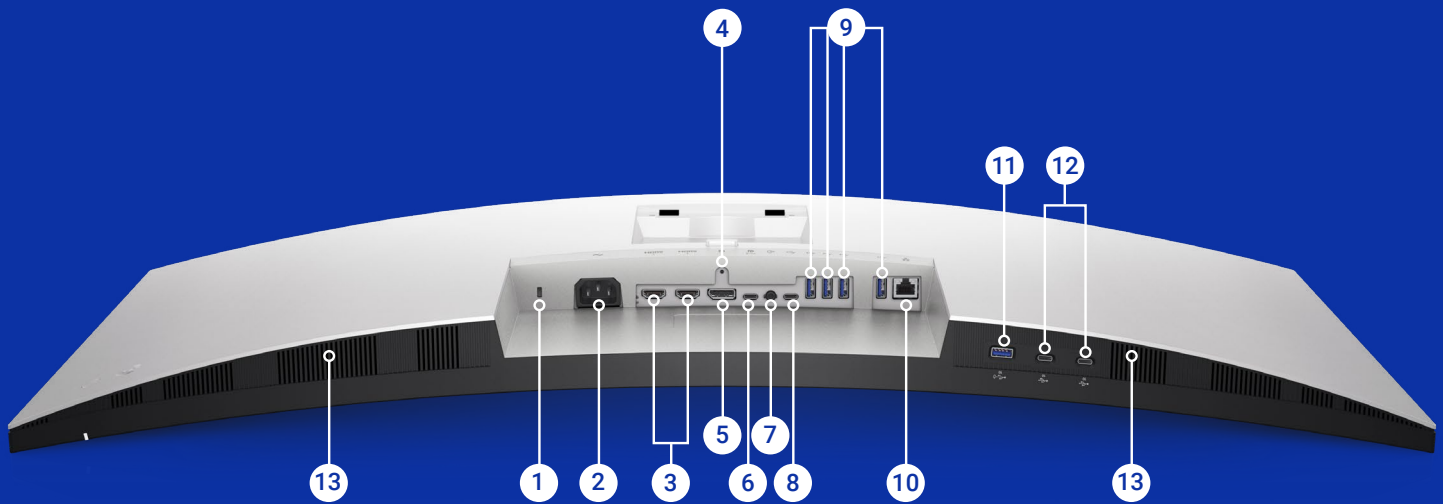

Ports & Slots

1	Security lock slot¹	8	Super speed USB 10 Gbps (USB 3.2 Gen2) Type-C upstream port (data only)
2	Power connector	9	Super speed USB 10 Gbps (USB 3.2 Gen2) Type-A downstream port (4)
3	HDMI port (2)	10	RJ45 Ethernet port, 2.5GbE
4	Stand-lock feature	11	Super speed USB 10 Gbps (USB 3.2 Gen2) Type-A downstream port with Power Charging
5	DisplayPort	12	Super speed USB 10 Gbps (USB 3.2 Gen2) Type-C downstream port (2)
6	Super speed USB 10 Gbps (USB 3.2 Gen2) Type-C upstream port (video and data)	13	Speakers
7	Audio line-out port		

¹ Based on Kensington Security Slot™