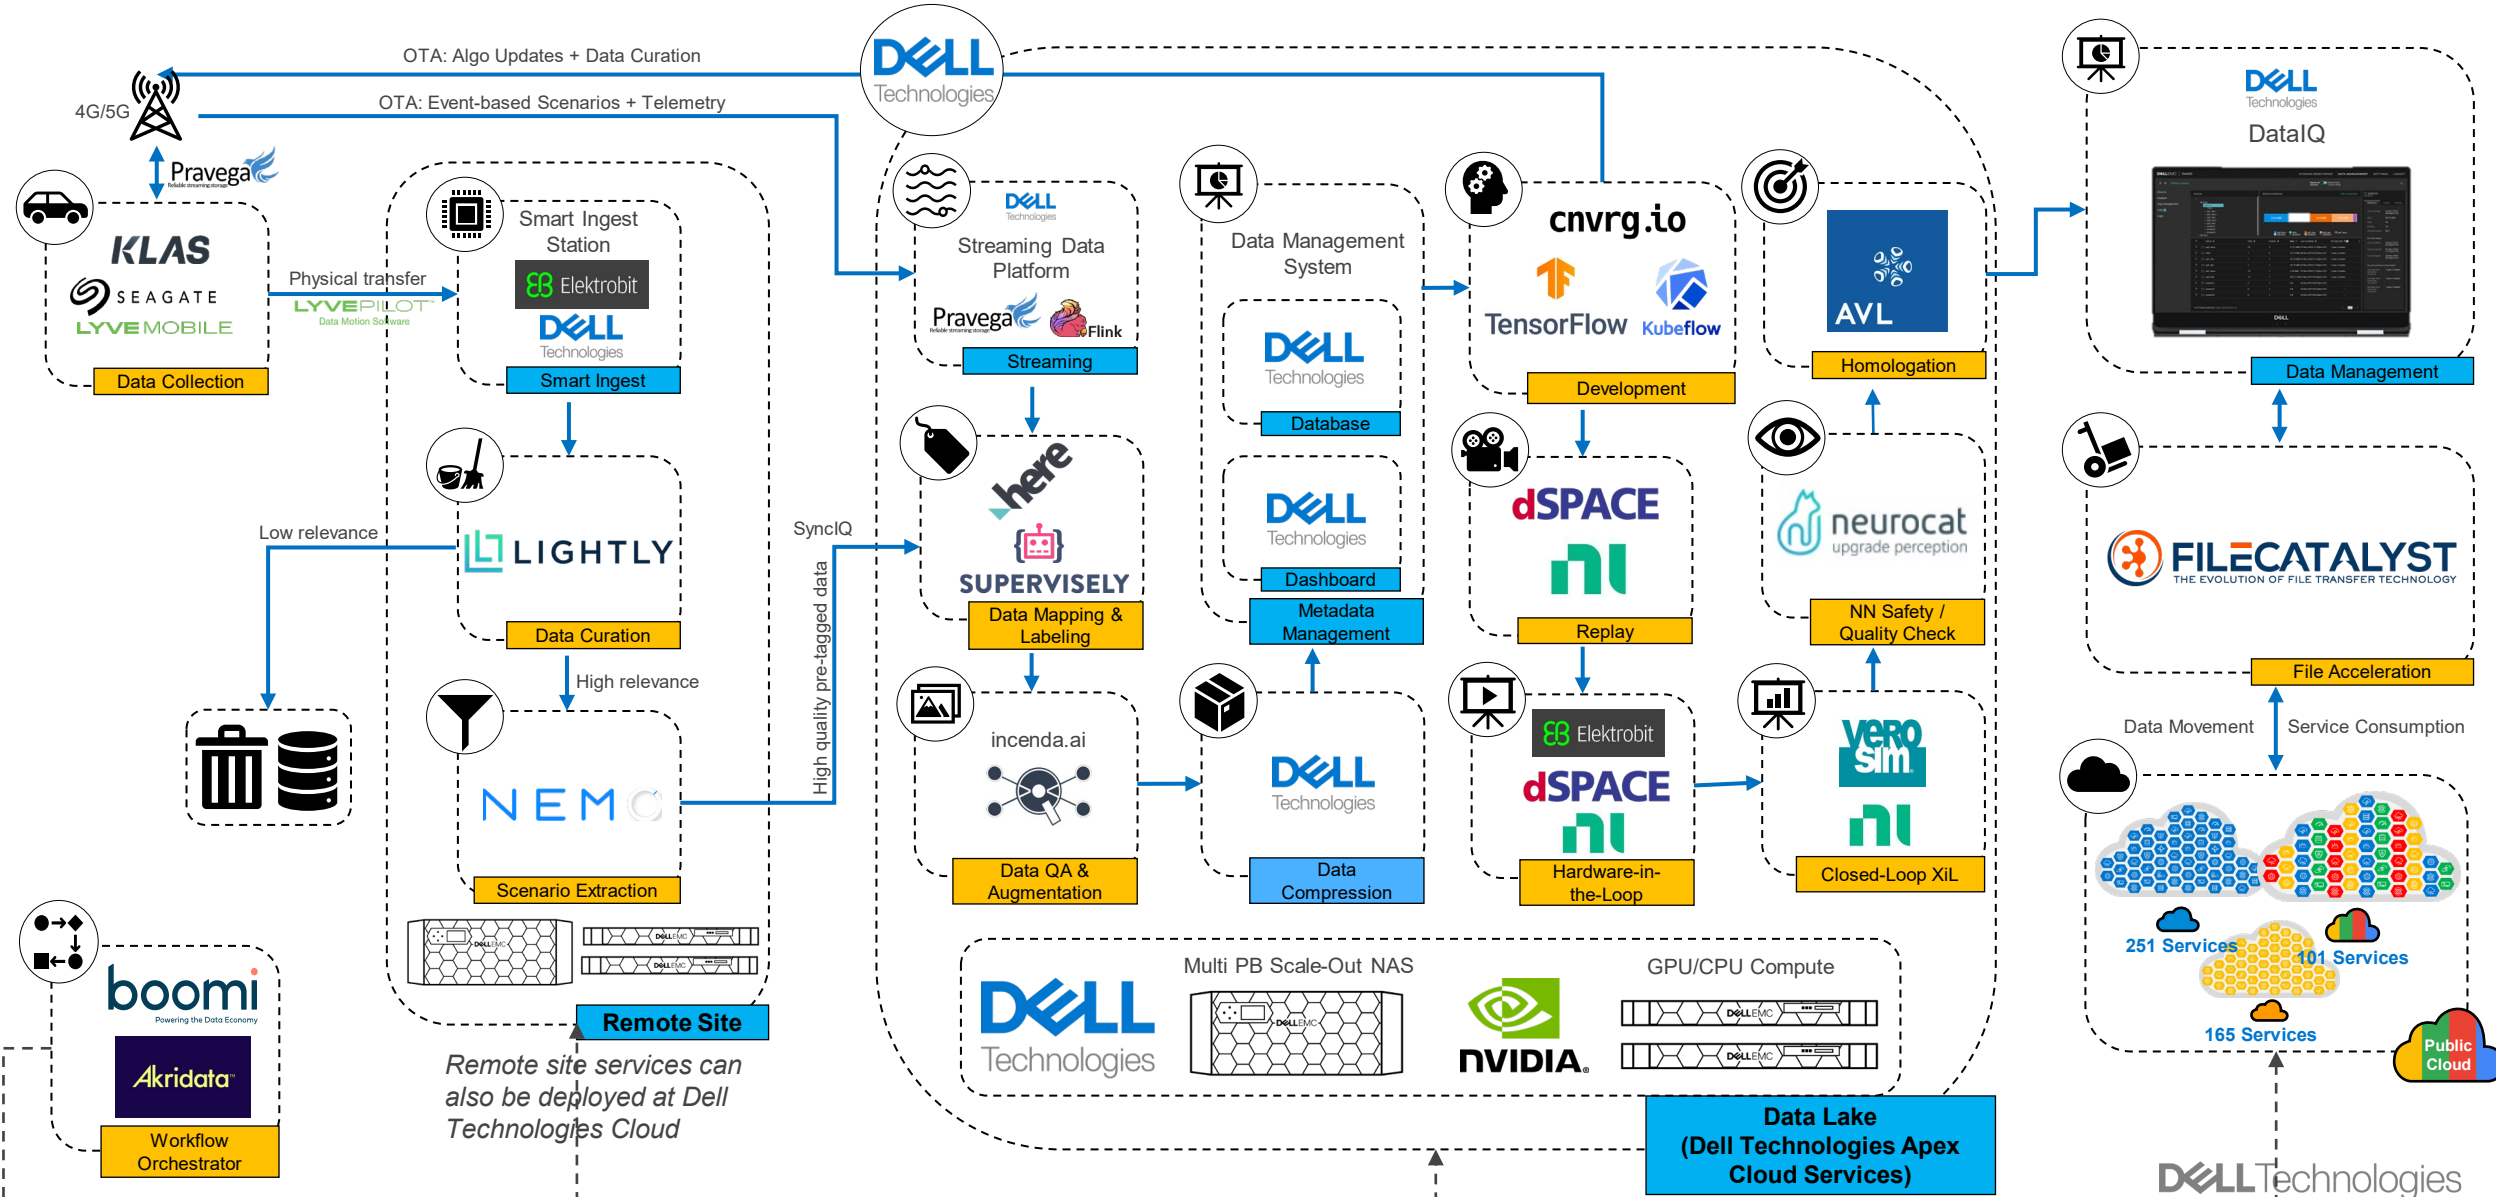

# Dell Autonomous Drive Ecosystem

This drawing does not necessarily represent all of the connections or equipment required for a complete solution. It is provided as a high-level overview.

Illustrated partners are a recommendation and can be replaced to meet the requirements.

Scope of partners is often not limited to a single box.

**Dell Solution**

**ISV Solution**

TensorFlow, the TensorFlow logo and any related marks are trademarks of Google Inc.

© Copyright 2021 Dell Inc.