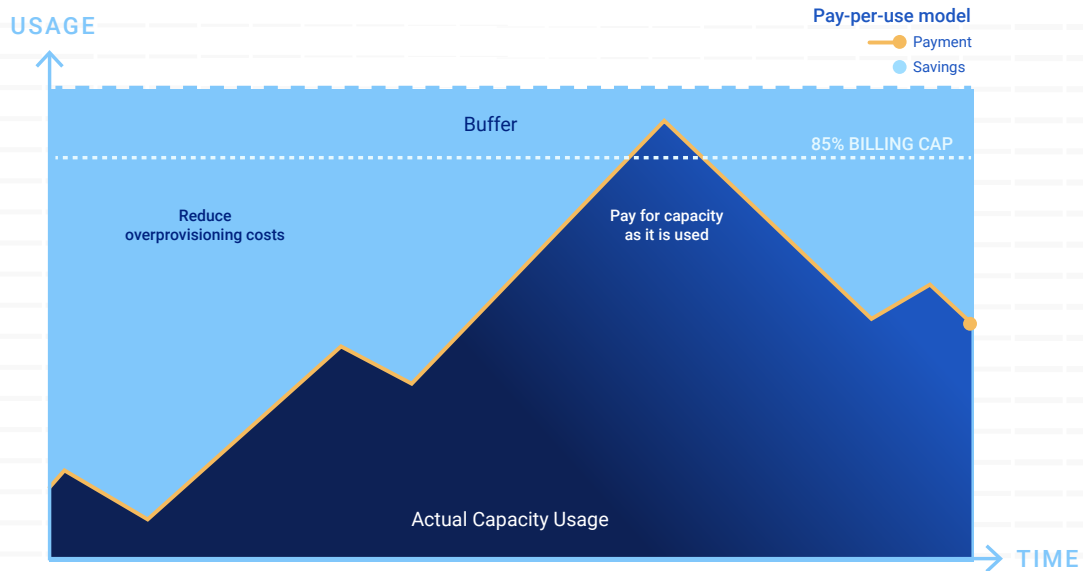

Select the terms of your consumption agreement

Choose the length of the term, the committed capacity, and pay for what you use.

EXAMPLE

Scaling Technology to Match Business Changes

A technology distributor needed to deploy a new customer relationship management system that would drive variable storage usage. APEX Subscriptions allowed them to efficiently match their payments to their usage while ensuring they weren't paying for excess capacity.

The chart below illustrates their total deployed capacity made up of committed and buffer capacity and shows how payments change over time as buffer capacity is used.

Benefits of APEX Subscriptions

Simplicity