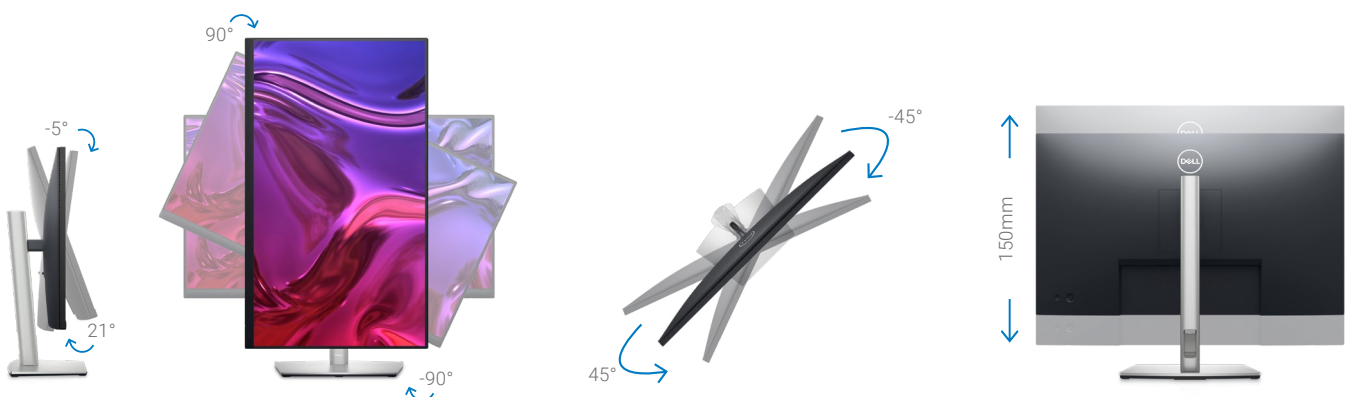

Work comfortably

Experience made-for-you comfort by tilting, pivoting, swiveling, and adjusting the height of your monitor (150mm max).