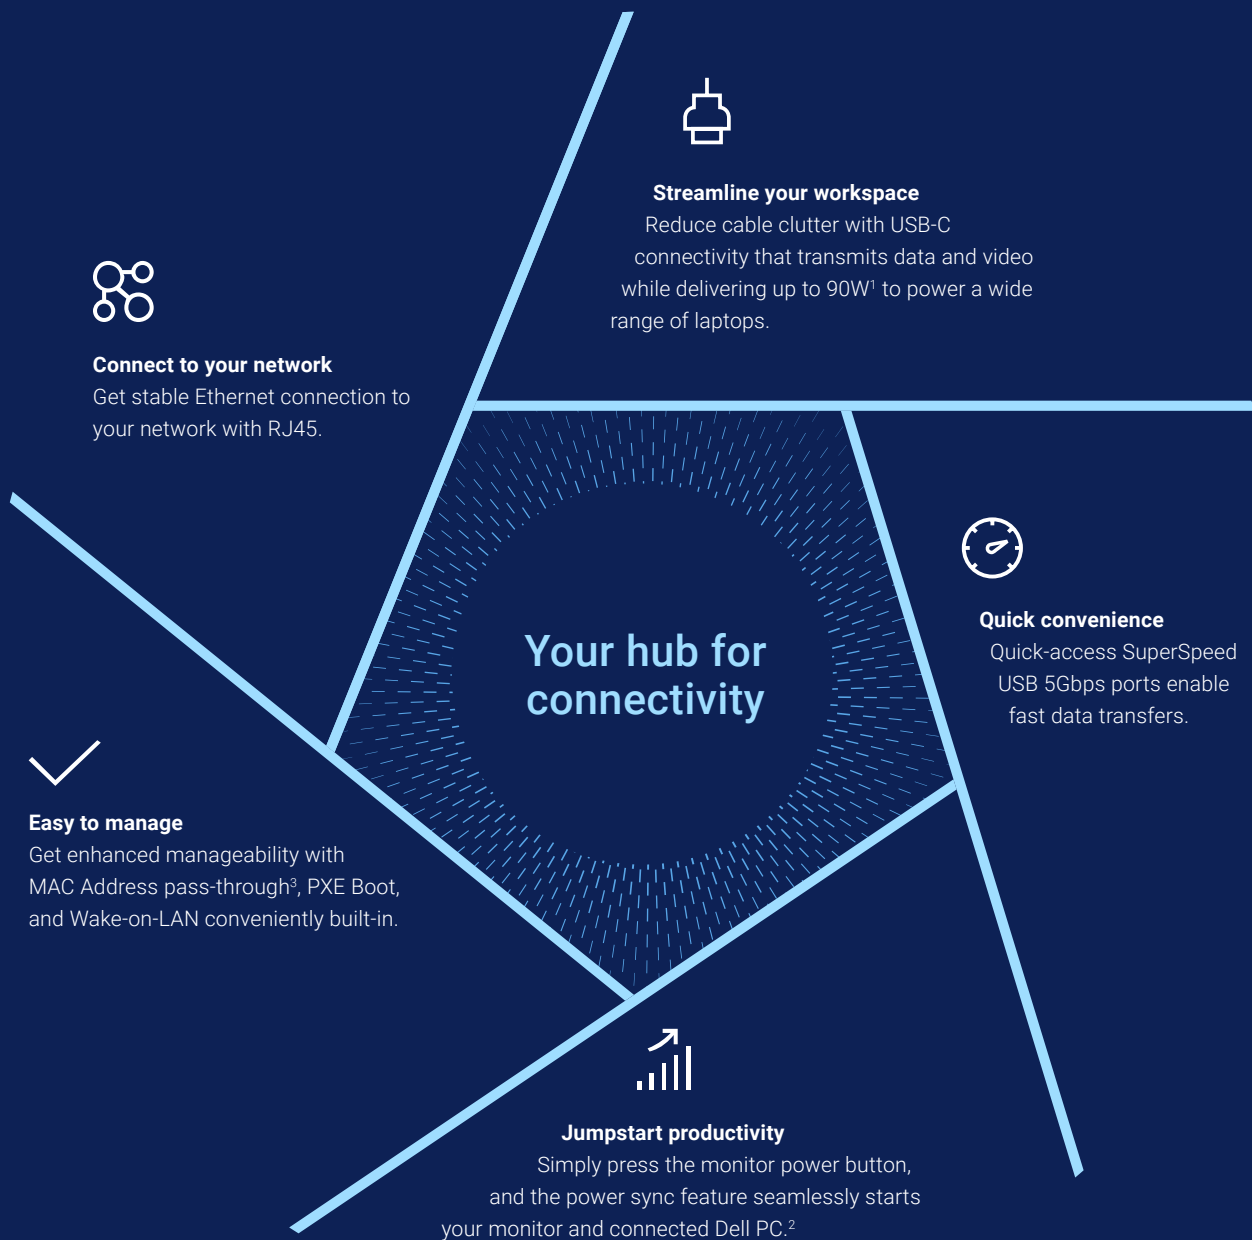

Connectivity that drives productivity

This USB-C Hub monitor offers extensive connectivity options including USB-C (up to 90W power delivery), RJ45 for wired Ethernet access, SuperSpeed USB for fast data transfers, and more.

¹ Dell adheres to standard USB-C specifications and protocol. Functionality with non-Dell USB-C systems may vary.

² The power sync feature on this Dell USB-C Monitor enables start up and wake-on-demand on compatible Dell PCs. Please check your Dell PC to ensure support of this feature.

³ MAC Address pass-through functionality is tested to work with most Dell PC systems. Functionality on non-Dell systems may vary.