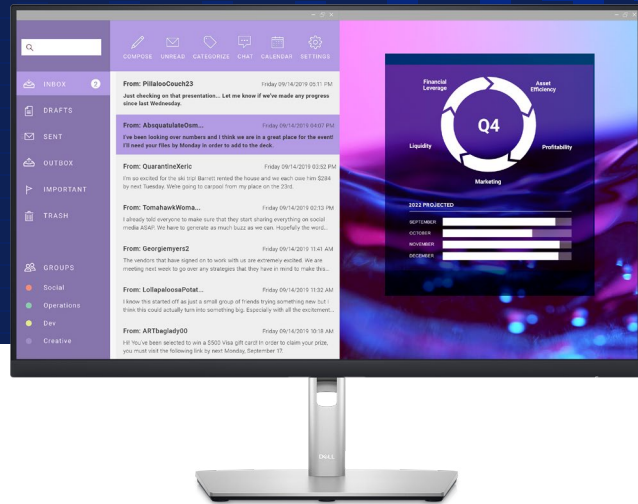

### Easy-to-use

Navigate the on-screen menu and adjust settings with the easy-to-use joystick control.

### Work comfortably

Experience made-for-you comfort by tilting, pivoting, swiveling, and adjusting the height of your monitor (150mm max).

# Dell Display Manager

## Productive at every level

Easy Arrange allows you to easily tile multiple applications across one or more screens with 38 pre-set window partitions and the ability to personalize up to five windows, giving you improved multitasking abilities.