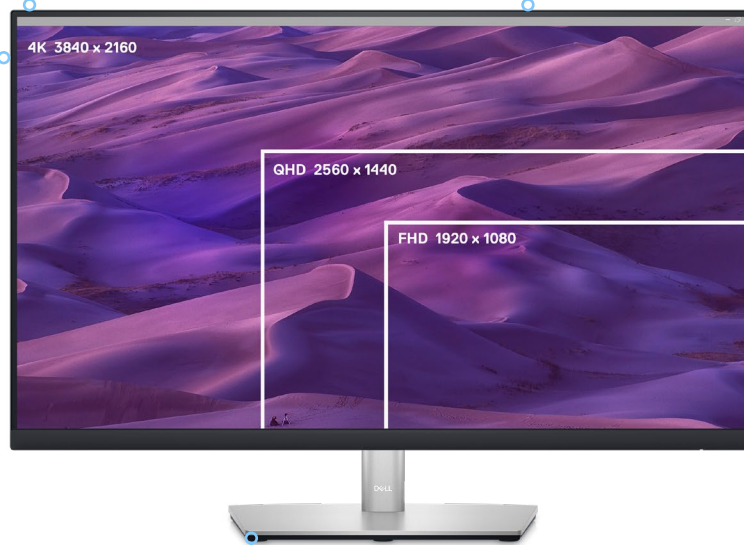

See and accomplish more

See more details and enhance work efficiency with 4K (3840 x 2160) resolution on a 27" monitor.

Color consistency comes standard

See consistent, vibrant colors across a wide viewing angle enabled by In-Plane Switching (IPS) technology. With 99% sRGB coverage, you get precise colors right out of the box.

Enhanced manageability

MAC Address pass-through¹, PXE Boot and Wake-on-LAN are conveniently built in.

Productivity hub

Stay powered and connected with up to 90W power delivery via USB-C and extensive connectivity options like RJ45 for Ethernet connectivity – all in a clutter-free setup.

Optimize eye comfort with built-in **ComfortView Plus** that reduces harmful blue light emissions without sacrificing color performance.

Adjust to your comfort

Tilt, swivel, pivot, and height adjustable (150mm max)

Easy-to-use joystick control

To navigate through the On-Screen Display (OSD) menu

Extensive connectivity

Easily connect to a variety of devices with extensive connectivity ports, including display port, HDMI, and quick access SuperSpeed 5Gbps USB ports.

Functional design

Features 3-sided ultrathin bezel design, a small base and improved cable management for a clutter free desk at your home or at your office.

Environmental standards

ENERGY STAR®
TCO Certified Edge,
EPEAT® Gold registered

Jumpstart productivity

Power up your Dell PC through your monitor even with the laptop lid is closed with Dell Power Sync, available on select Dell PCs.**

** Dell Power Sync on your Dell USB-C Monitor is a feature that launches your system, even when your laptop lid is closed. It is currently available on select Dell PCs only. Please make sure to check your Dell PC to ensure compatibility of this feature.

¹ MAC Address pass-through functionality is tested to work with most Dell PC systems. Functionality on non-Dell systems may vary.