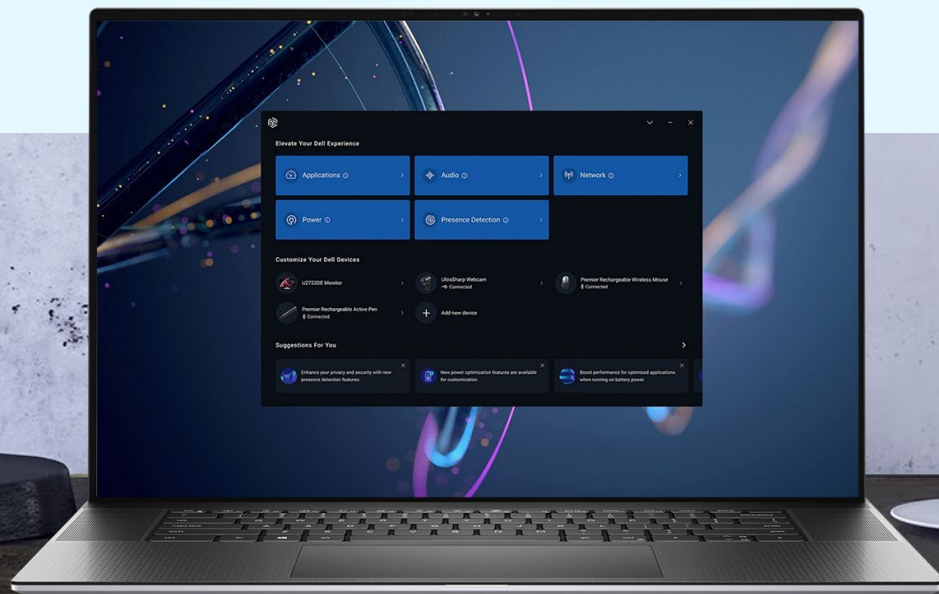

Fast-track your AI journey

with Dell APEX PC-as-a-Service

Our AI-ready devices and APEX solutions can help you:

Save up to 30%
on support costs¹⁴

Cut up to 50%
help desk effort¹⁴

Discover how to
accelerate your AI
journey with Dell AI
Client Solutions

Reach out to your
Dell Sales Representative
www.Dell.com/ai

⁴ Based on IDActivest's "Intel vPro 13th Gen Attack Surface Study" published March 2023 (commissioned by Intel), which evaluates Intel vPro devices powered by 13th Gen Intel Core processors against four-year-old Intel-based PCs on Windows OS. Details at www.intel.com/performance-vpro [intel.com]. Results may vary.

¹² Based on Dell analysis, September 2023.