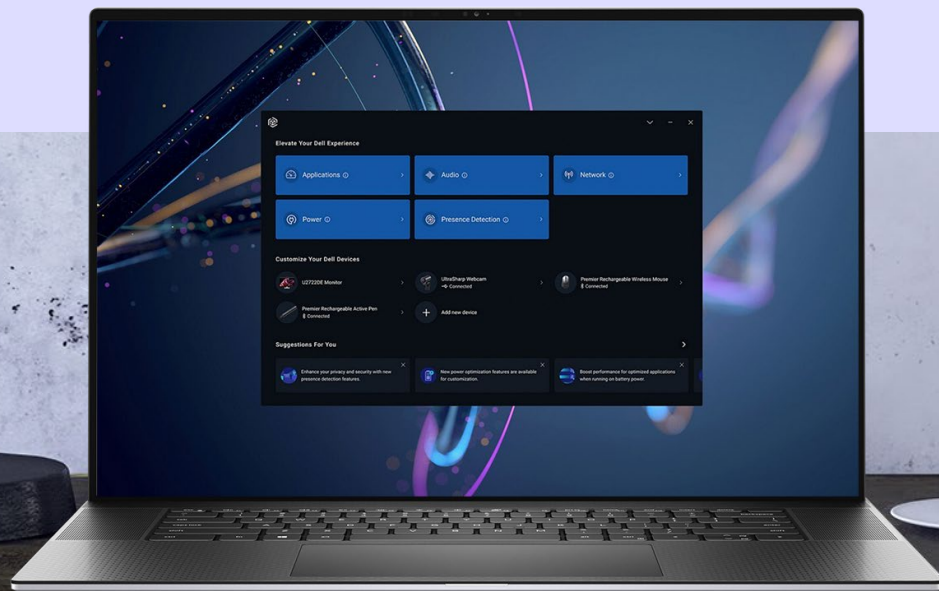

Fast-track your AI journey

with Dell APEX PC-as-a-Service

Our AI-ready devices and APEX solutions can help you:

Save up to 30%
on support costs¹³

Cut up to 50%
help desk effort¹³

Discover how to
effectively integrate AI
into your business with
Dell AI Client Solutions

Reach out to your
Dell Sales Representative
www.Dell.com/ai