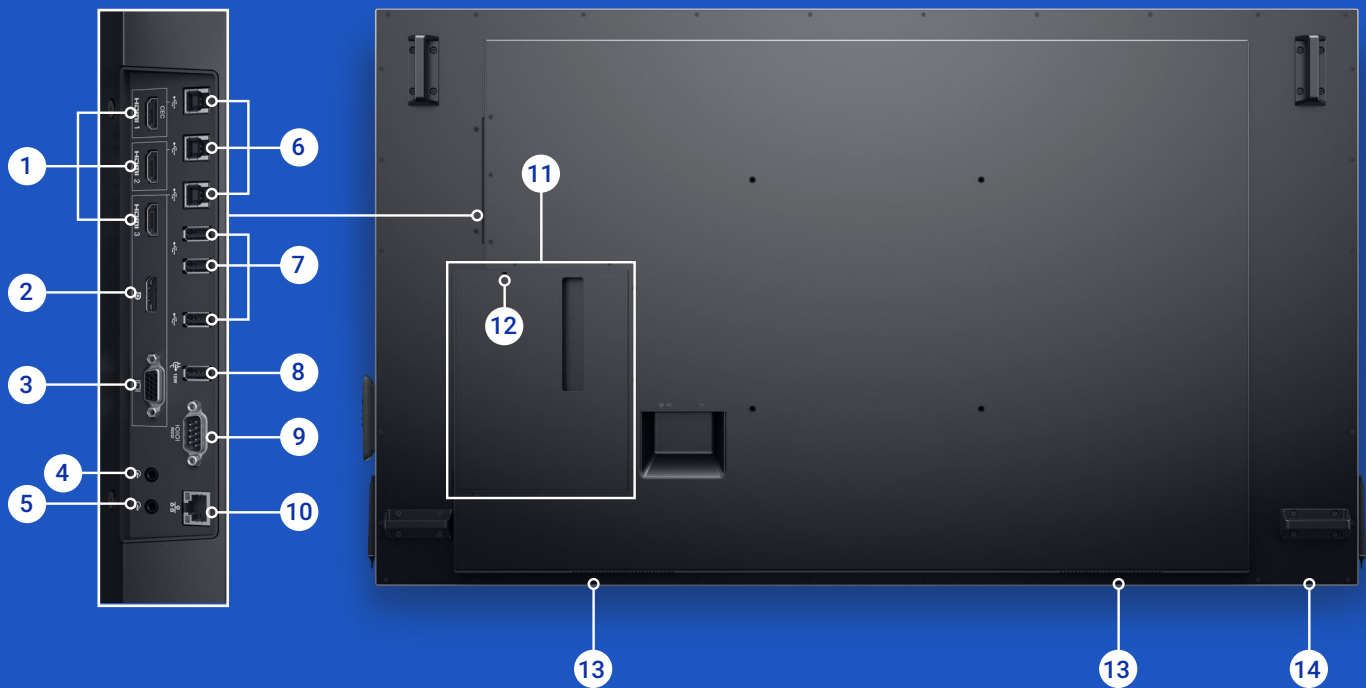

Chief Large FUSION Manual Height Adjustable Floor Stand – LFAUB

This floor AV stand incorporates rounded edges and sleek features to give a softer, professional feel that fits well in corporate and classroom environments. The height can be adjusted by one person via hand or on a power drill.

Chief Large Fusion LSA1U Fixed Wall Display Mount

This robust mount with quick installation features secures heavy displays to protect user investments. Plumb adjustment helps vertically align the display.

Large Fusion™ Manual Height Adjustable Mobile AV Cart – LPAUB

This mobile Fusion AV cart incorporates rounded edges and sleek features to give the cart a softer professional feel that fits well in corporate and classroom environments. The height can be adjusted by one person via hand or 1/2" hex bit on a power drill.

Ports & Slots

- 1** HDMI (3)
- 2** DisplayPort
- 3** VGA
- 4** Audio line-in
- 5** Audio line-out¹
- 6** USB 3.0 upstream (3)
- 7** USB 3.0 downstream (3)

- 8** USB charging port
- 9** RS232
- 10** RJ45
- 11** OptiPlex holder
- 12** Security lock slot
- 13** Speakers
- 14** Power on/off button