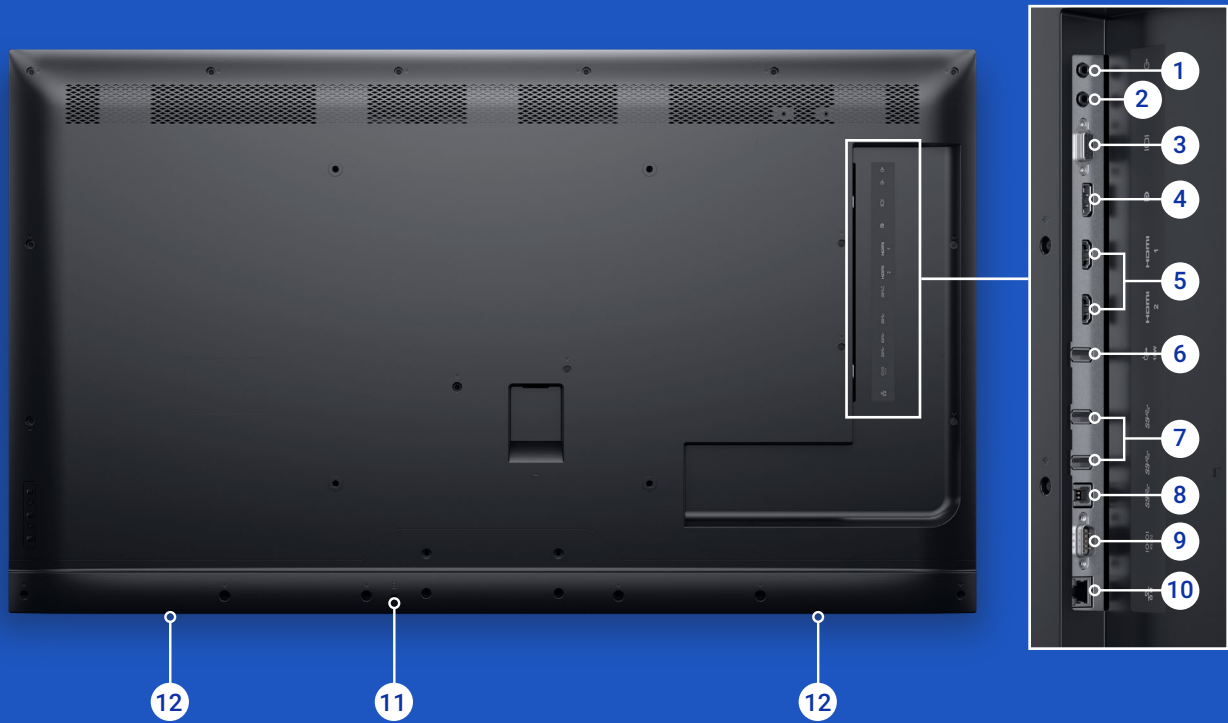

Chief Large Fusion LSA1U Fixed Wall Display Mount

This robust mount with quick installation features secures heavy displays to protect user investments. Plumb adjustment helps vertically align the display.

Logitech MeetUp Conference Camera

This all-in-one HD conference camera features a compact design, extra-wide field of view, motorized wide-angle lens and integrated beamforming audio specifically designed for small rooms. RightSight technology automatically adjusts camera position and zoom so everyone can be seen.

Ports & Slots

- 1 Audio line-out¹
- 2 Audio line-in
- 3 VGA
- 4 DisplayPort
- 5 HDMI
- 6 USB dedicated charging port

- 7 USB 3.0 downstream
- 8 USB 3.0 upstream
- 9 RS232
- 10 RJ45
- 11 Security lock slot
- 12 Speakers