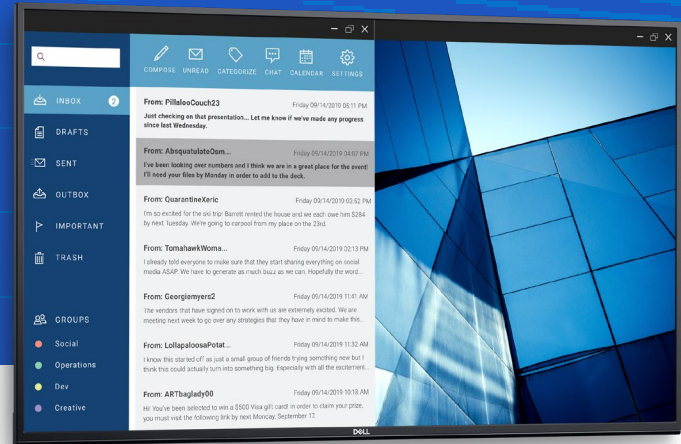

Dynamic colors. Crisp details.

Experience exceptionally sharp 4K images and text across a wide 178°/178° viewing angle.

Manage your meeting spaces

With RS232, RJ45 and HDMI CEC ports, you can use remote management tools to maintain and control your Large Format monitor with a network control system.

You can also reduce display changes in high traffic environments with **Lock Mode**, a feature that allows IT to control menu and power options.

Connect to productivity

Make your monitor a productivity hub with extensive connectivity options including HDMI and DP – all in one clutter-free setup.

More ways to display

Conveniently select from predefined templates with the **Easy Arrange** feature on Dell Display Manager software.

Speak to your audience

Bring every video or audio element to life with the built-in 2x10W speakers.

Dell Display Manager

Improved multitasking

Organize your screen with Easy Arrange and save profiles with Easy Arrange Memory.

Easy navigation

Share a single keyboard, mouse and monitor between multiple PCs with USB KVM wizard.¹ Quickly switch between PCs with the quick-access menu or hot keys.