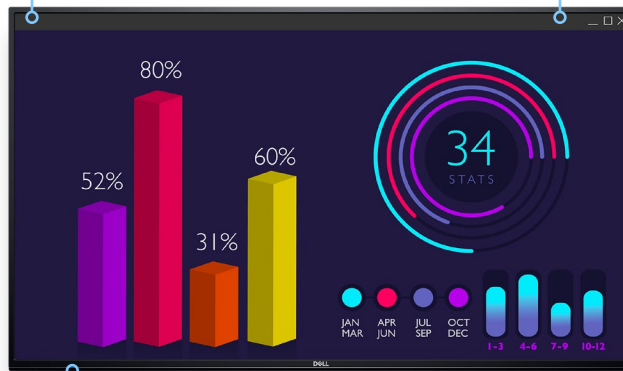

How teams, big and small, seamlessly collaborate

Stunning visuals

Make every presentation brilliant on a 55" screen with 4K resolution. **ComfortView¹** and anti-glare, anti-smudge coatings deliver greater legibility and a better extended viewing experience.

Dynamic colors. Crisp details.

Experience exceptionally sharp 4K images and text across a wide 178°/178° viewing angle.

Manage your meeting spaces

With RS232, RJ45 and HDMI CEC ports, you can use remote management tools to maintain and control your Large Format monitor with a network control system.

You can also reduce display changes in high traffic environments with **Lock Mode**, a feature that allows IT to control menu and power options.

Connect to productivity

Make your monitor a productivity hub with extensive connectivity options including HDMI and DP – all in one clutter-free setup.

More ways to display

Conveniently select from predefined templates with the **Easy Arrange** feature on Dell Display Manager software.

Speak to your audience

Bring every video or audio element to life with the built-in 2x10W speakers.

Environmental standards

ENERGY STAR® and TCO Certified.

▶ [Click the image or here to play the Dell 55 4K Conference Room Monitor - P5524Q video.](#)

¹ A software feature that reduces harmful blue light emissions