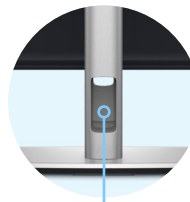

Get a seamless viewing experience and focus on your task with ultra-thin bezel design.

De-clutter your workspace

Free up your desk space with the small monitor base and hide cables from view by tucking them into the riser.