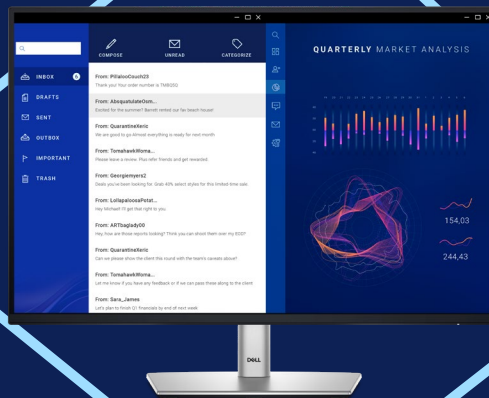

See your work clearly

With In-Plane Switching (IPS) technology, this monitor offers a wide 178°/178° viewing angle, so you can view your work with consistent color and image quality from virtually any angle.

Get deeper blacks and brighter whites with 1500:1 contrast ratio.

¹ Based off TÜV Rheinland® eye comfort certification.

Enhanced eye comfort

Stay productive while ensuring eye comfort. The 100Hz refresh rate delivers smooth motion visuals, and improved ComfortView Plus reduces harmful low blue light emissions while allowing you to see vibrant colors with 99% sRGB coverage.

A better view from anywhere

See consistent images across wide viewing angles enabled by In-Plane Switching (IPS) technology and detailed images with 1500:1 contrast ratio on this FHD monitor.

Multitasking made easy