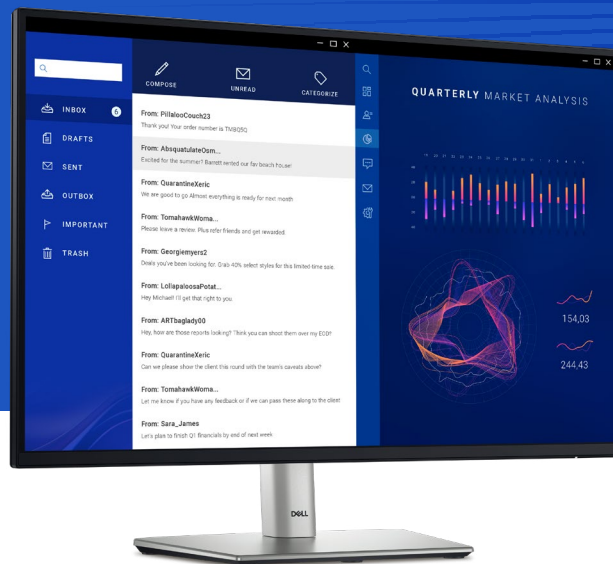

4-star certified monitor for eye comfort¹

This 24-in FHD hub monitor offers enhanced visual comfort and offers up to 90W of power delivery.

Enhanced eye comfort

This monitor achieves TÜV Rheinland® 4-star eye comfort certification – the latest industry standard for eye comfort to help reduce signs of eye fatigue.

Benefit from improved ComfortView Plus, a built-in feature that reduces blue light emission to less than 35% while allowing you to see vibrant colors with 99% sRGB coverage, and 100Hz refresh rate that delivers smoother and sharper motion visuals.

Connect to productivity

Streamline your workspace with this USB-C® Hub monitor that wakes your laptop and delivers up to 90W of power.

With extensive connectivity options, including RJ45, you can get stable connection to the Ethernet and connect to a host of other devices – all in a clutter free setup.

See your work clearly

With In-Plane Switching (IPS) technology, this monitor offers a wide 178°/178° viewing angle, so you can view your work with consistent color and image quality from virtually any angle.

Get deeper blacks and brighter whites with 1500:1 contrast ratio.

¹ Based off TÜV Rheinland® eye comfort certification.