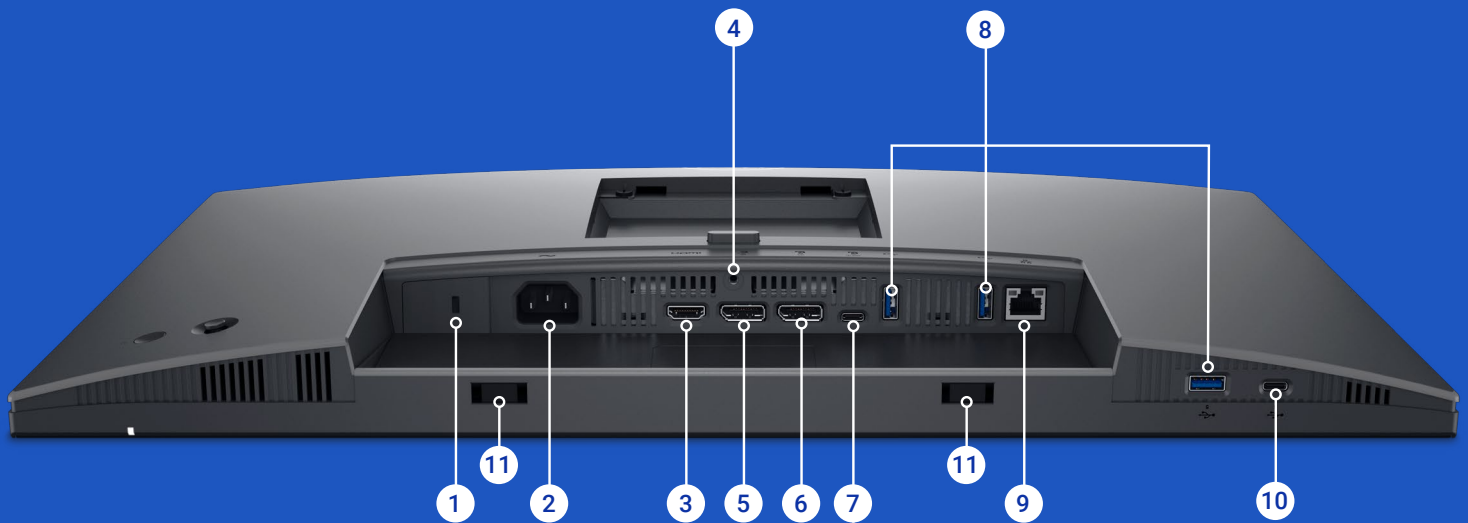

Ports & Slots

- **1** Security lock slot¹
- **2** Power connector
- **3** HDMI
- **4** Stand-lock
- **5** DisplayPort (in)
- **6** DisplayPort (out)

- **7** USB 3.2 Gen1 Type-C upstream
- **8** USB 3.2 Gen1 Type-A downstream (3)
- **9** RJ45
- **10** USB 3.2 Gen1 Type-C downstream (PD of up to 15W)
- **11** Soundbar slots