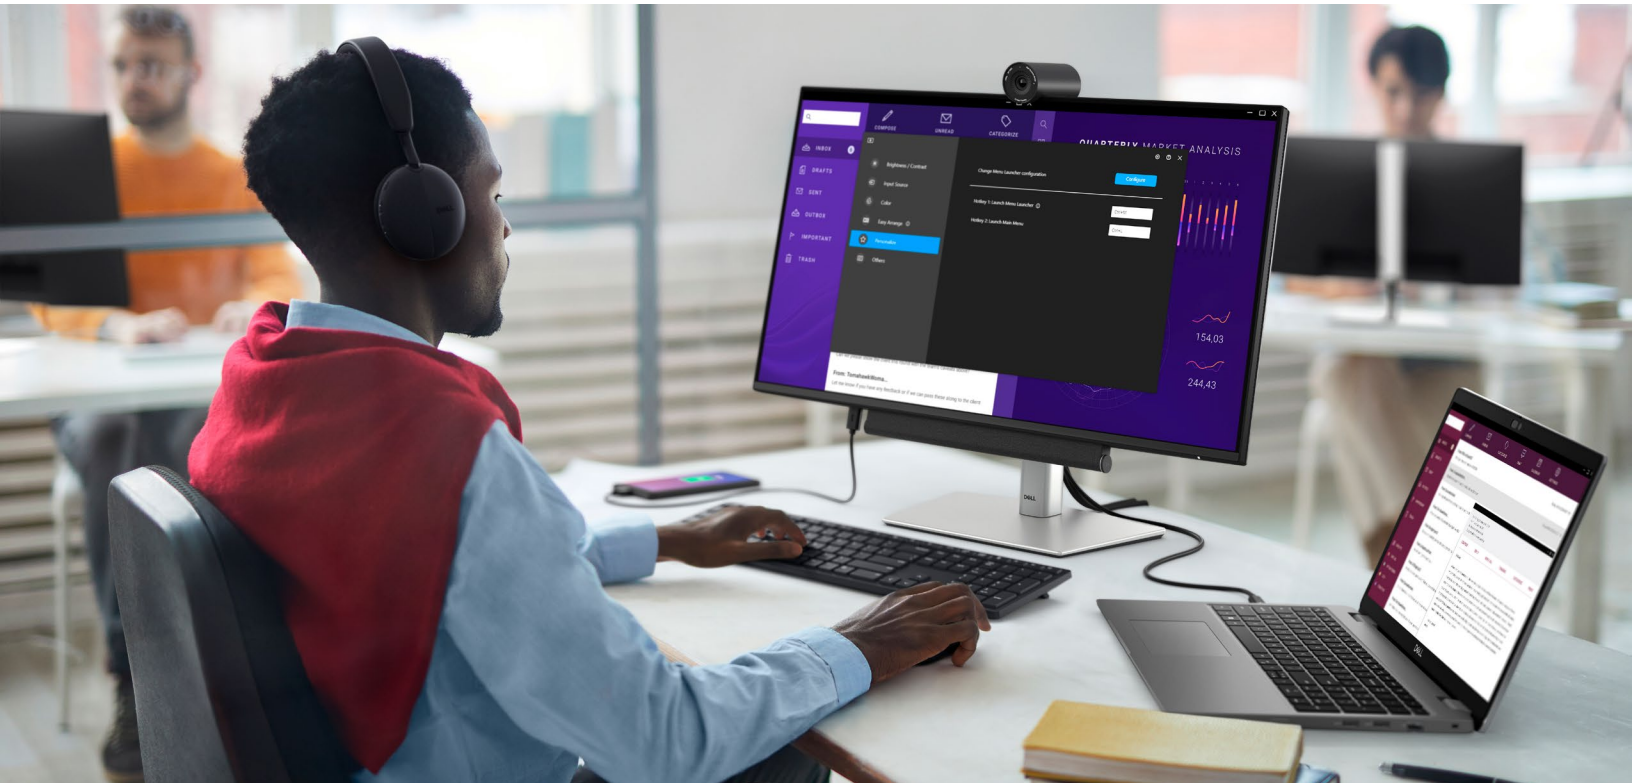

Experience made-for-you comfort by tilting, swiveling, pivoting and adjusting the height of your monitor (150mm max).

Dell Display Manager

Boost efficiency with features that let you organize your screen, customize your monitor settings and simplify management.