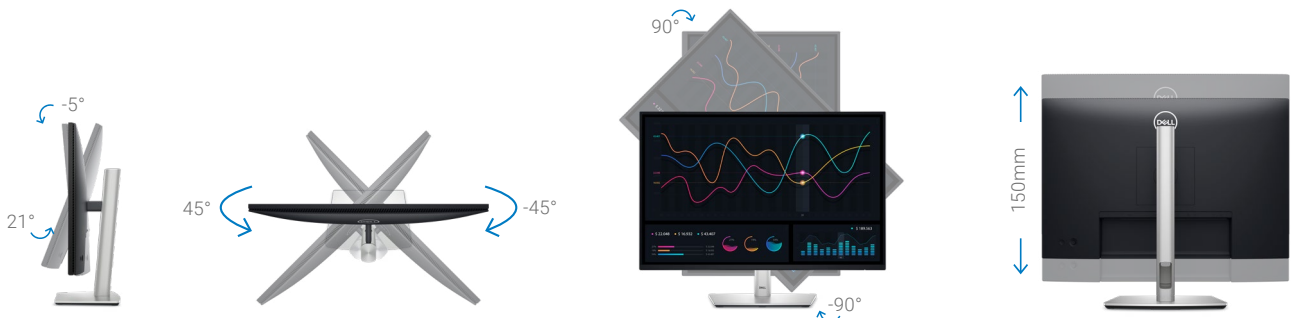

Get a seamless viewing experience and focus on your task with ultra-thin bezel design.

De-clutter your workspace

Free up your desk space with the small monitor base and hide cables from view by tucking them into the riser.

Easy-to-use

Navigate the onscreen menu and adjust settings with a convenient joystick control.

Quick access

USB-C downstream port enables fast data transfers and charging of up to 15W of power.

Work comfortably

Experience made-for-you comfort by tilting, swiveling, pivoting and adjusting the height of your monitor (150mm max).

Dell Display Manager

Boost efficiency with features that let you organize your screen, customize your monitor settings and simplify management.