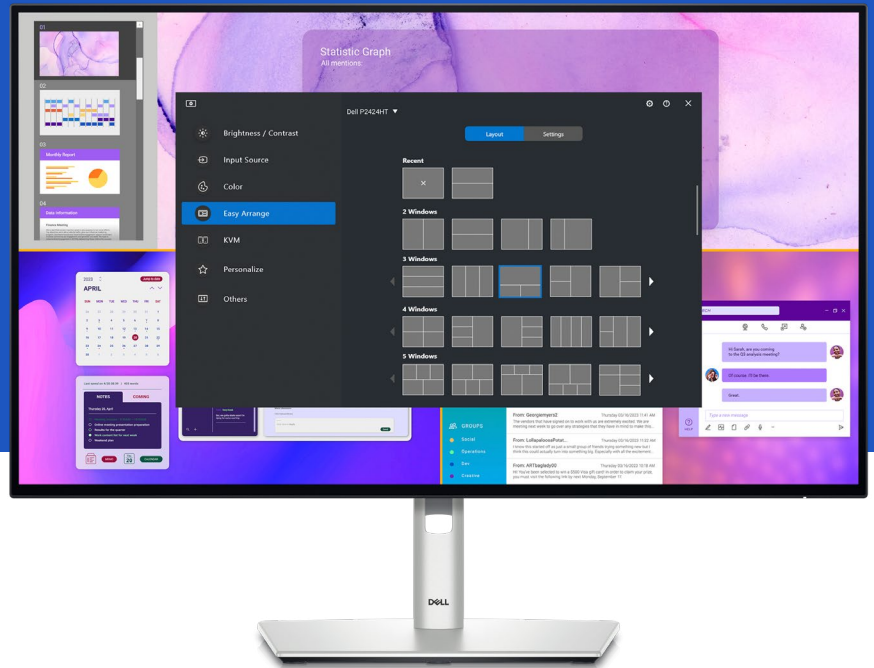

⁴ Enabled by Dell Display Manager.

Designed for you

Crafted with a premium platinum silver finish, this stylish Dell UltraSharp 27 Thunderbolt Hub monitor fits both home and office environments.

Easy-to-use

Navigate the onscreen menu and adjust settings with a convenient joystick control.

Work comfortably

Experience made-for-you comfort by tilting, swiveling, pivoting and adjusting the height of your monitor (150mm max).

Designed with purpose

The small base and elegant cable management system hides cords within the monitor riser.

Dell Display Manager

Modern Intuitive User Interface

New modern user interface for ease of use and personalization of features with Menu launcher.

Productive at every level

Easy Arrange allows you to easily tile multiple applications across one or more screens with 48 pre-set window partitions and the ability to personalize up to five windows, giving you improved multitasking abilities. Easy Arrange Memory save the placement of your programs and applications in the layouts and restore them when you select the preferred layout.