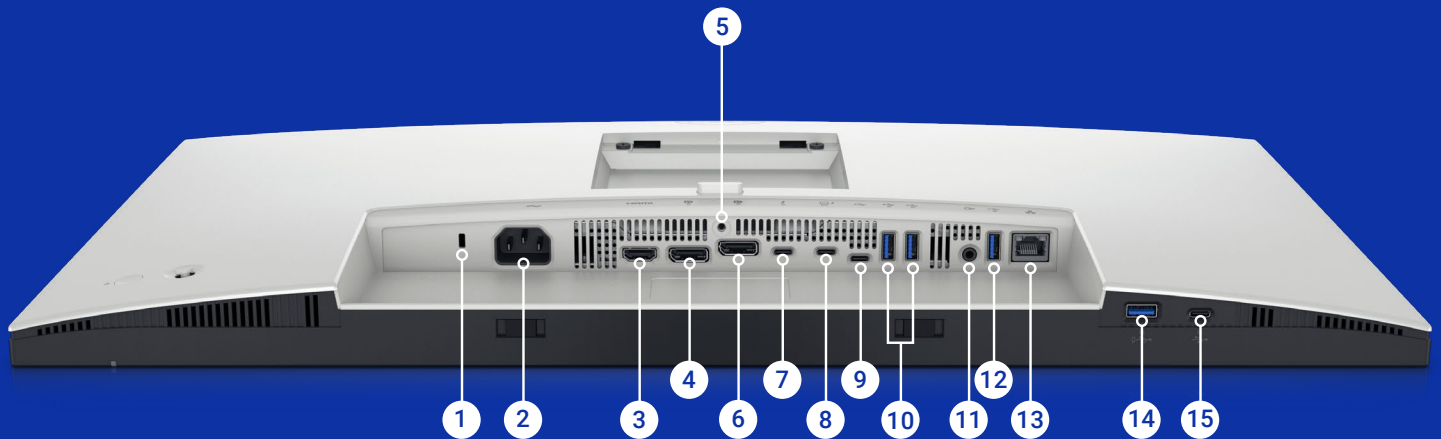

Ports & Slots

1	Security lock slot¹	9	USB Type-C upstream port (SuperSpeed USB 10Gbps, USB 3.2 Gen 2)
2	Power connector	10	2 x USB Type-A downstream port (SuperSpeed USB 10Gbps, USB 3.2 Gen 2)
3	HDMI (HDCP 1.4)(Supports up to QHD 2560 x 1440 120Hz TMDS, VRR as per specified in HDMI2.1)	11	Audio line out
4	DisplayPort 1.4	12	USB Type-A downstream port (SuperSpeed USB 10Gbps, USB 3.2 Gen 2)
5	Stand lock	13	RJ45 port
6	DisplayPort 1.4 (out)	14	USB Type-A downstream port (SuperSpeed USB 10Gbps, USB 3.2 Gen 2) with BC1.2 power charging
7	Thunderbolt™ 4 downstream port (15W) for daisy-chaining	15	USB Type-C downstream port (SuperSpeed USB 10Gbps, USB 3.2 Gen 2) with power charging (15W)
8	Thunderbolt™ 4 upstream port (Video + Data). Alternate mode with DisplayPort 1.4, power delivery up to 90W.		

¹ Based on Kensington Security Slot™