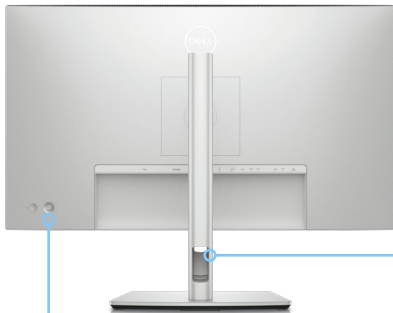

Designed for you

Crafted with a premium platinum silver finish, this stylish Dell UltraSharp 27 Thunderbolt Hub monitor fits both home and office environments.

Easy-to-use

Navigate the onscreen menu and adjust settings with a convenient joystick control.

Work comfortably

Experience made-for-you comfort by tilting, swiveling, pivoting and adjusting the height of your monitor (150mm max).

Designed with purpose

The small base and elegant cable management system hides cords within the monitor riser.