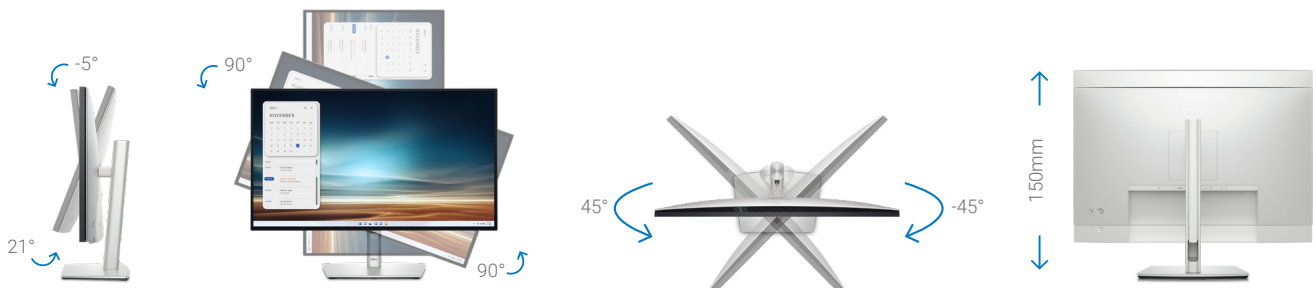

⁴ Enabled by Dell Display Manager.

Designed for you

Crafted with a premium platinum silver finish, this stylish Dell UltraSharp 27 monitor fits both home and office environments.

Designed with purpose

The small base and elegant cable management system hides cords within the monitor riser.

Easy-to-use

Navigate the onscreen menu and adjust settings with a convenient joystick control.

Work comfortably

Experience made-for-you comfort by tilting, swiveling, pivoting and adjusting the height of your monitor (150mm max).