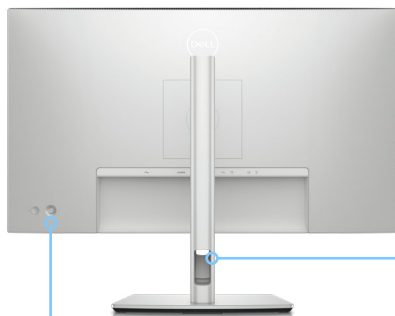

⁴ Enabled by Dell Display Manager.

Designed for you

Crafted with a premium platinum silver finish, this stylish Dell UltraSharp 27 monitor fits both home and office environments.

Designed with purpose

The small base and elegant cable management system hides cords within the monitor riser.