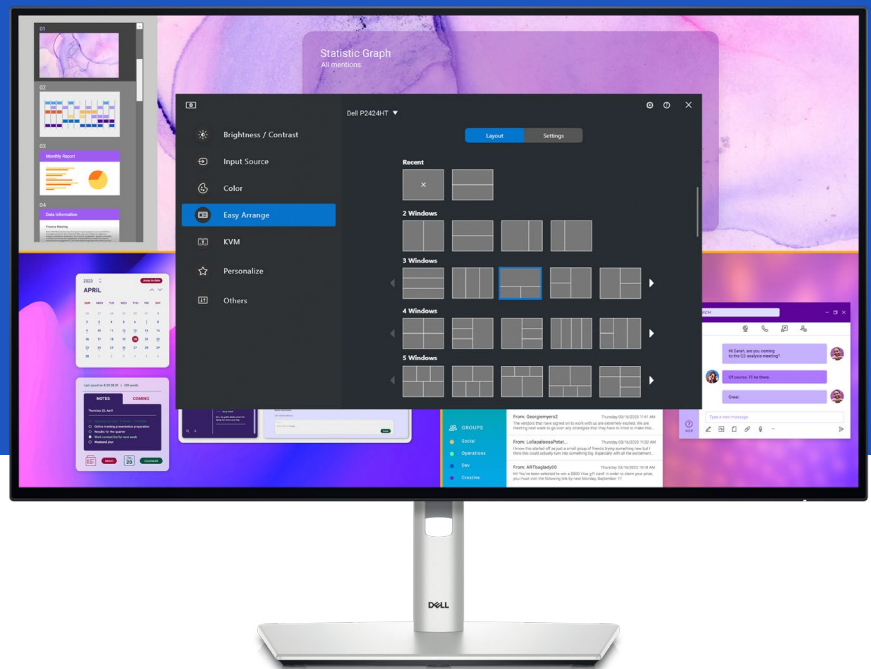

⁴ Enabled by Dell Display Manager.

Designed for you

Crafted with a premium platinum silver finish, this stylish Dell UltraSharp 27 monitor fits both home and office environments.

Designed with purpose

The small base and elegant cable management system hides cords within the monitor riser.

Easy-to-use

Navigate the onscreen menu and adjust settings with a convenient joystick control.

Work comfortably

Experience made-for-you comfort by tilting, swiveling, pivoting and adjusting the height of your monitor (150mm max).

Dell Display Manager

Modern Intuitive User Interface

New modern user interface for ease of use and personalization of features with Menu launcher.

Productive at every level

Easy Arrange allows you to easily tile multiple applications across one or more screens with 48 pre-set window partitions and the ability to personalize up to five windows, giving you improved multitasking abilities. Easy Arrange Memory save the placement of your programs and applications in the layouts and restore them when you select the preferred layout.

Stay updated

Get automatic notification anytime for new updates on monitor firmware¹ and software.

Optimize front of screen experience

Get uniform color experience from your monitor seamlessly by matching the color preset of the monitor¹ and the supported ICC profile.