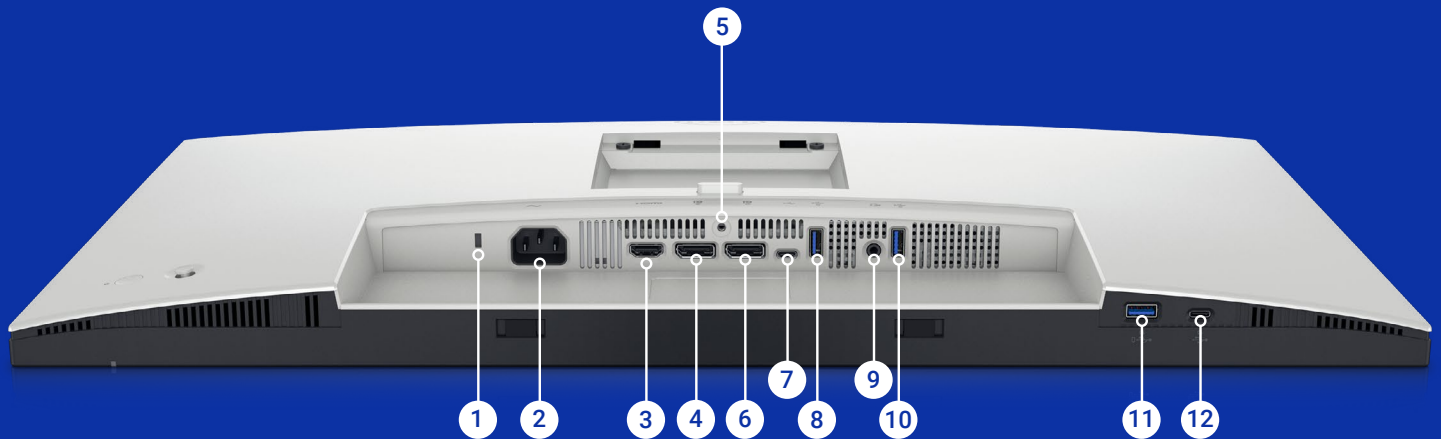

Ports & Slots

1	Security lock slot¹	9	Audio line out
2	Power connector	10	USB Type-A downstream port (SuperSpeed USB 10Gbps, USB 3.2 Gen 2)
3	HDMI (HDCP 1.4)(Supports up to QHD 2560 x 1440 120Hz TMDS, VRR as per specified in HDMI2.1)	11	USB Type-A downstream port (SuperSpeed USB 10Gbps, USB 3.2 Gen 2) with BC1.2 power charging
4	DisplayPort 1.4	12	USB Type-C downstream port (SuperSpeed USB 10Gbps, USB 3.2 Gen 2) with power charging (15W)
5	Stand lock		
6	DisplayPort 1.4 (out)		
7	USB Type-C upstream port (data only, SuperSpeed USB 10Gbps, USB 3.2 Gen 2)		
8	USB Type-A downstream port (SuperSpeed USB 10Gbps, USB 3.2 Gen 2)		

¹ Based on Kensington Security Slot™