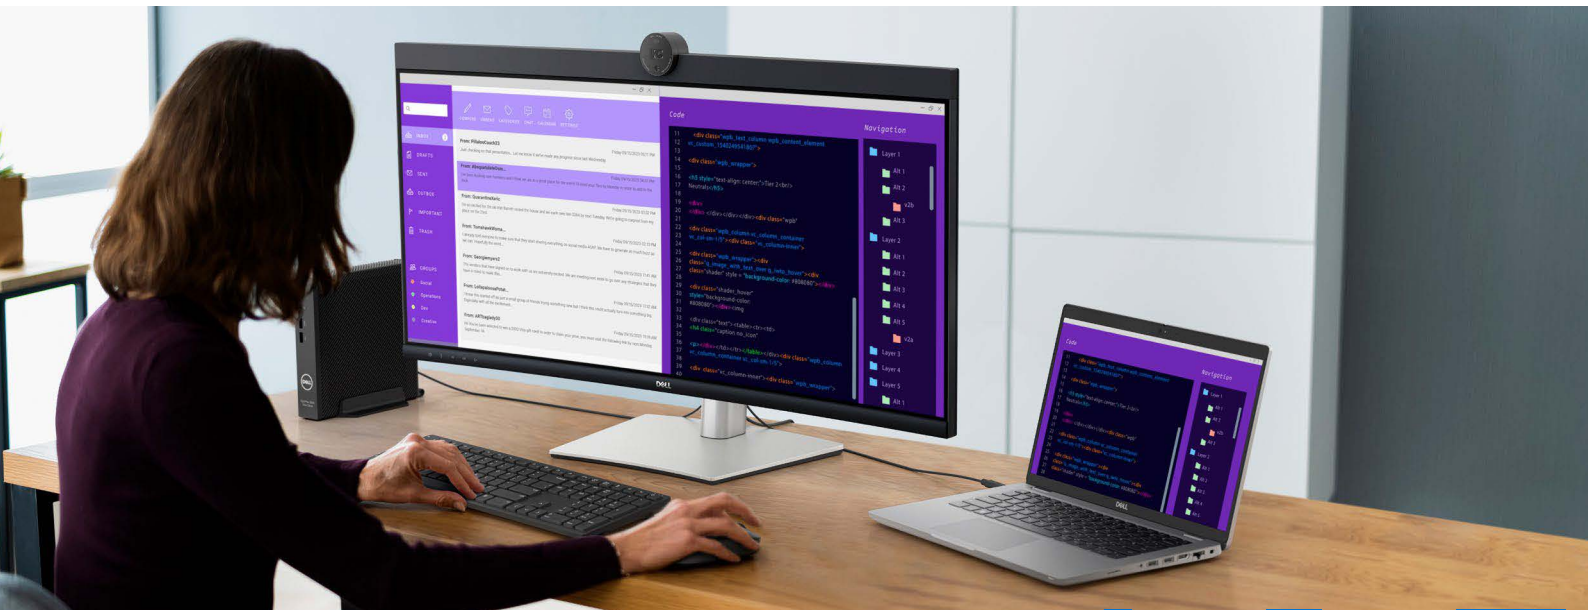

Recommended Accessories

Dell Wireless Headset | WL3024

Experience clear communication with this wireless AI-based noise cancellation headset, designed with a focus on productivity and comfort for all day conferencing.

Dell Pro Wireless Keyboard and Mouse | KM5221W

Elevate productivity with this wireless full size narrow bezel keyboard and ambidextrous mouse combo with up to 36 months¹ battery life.