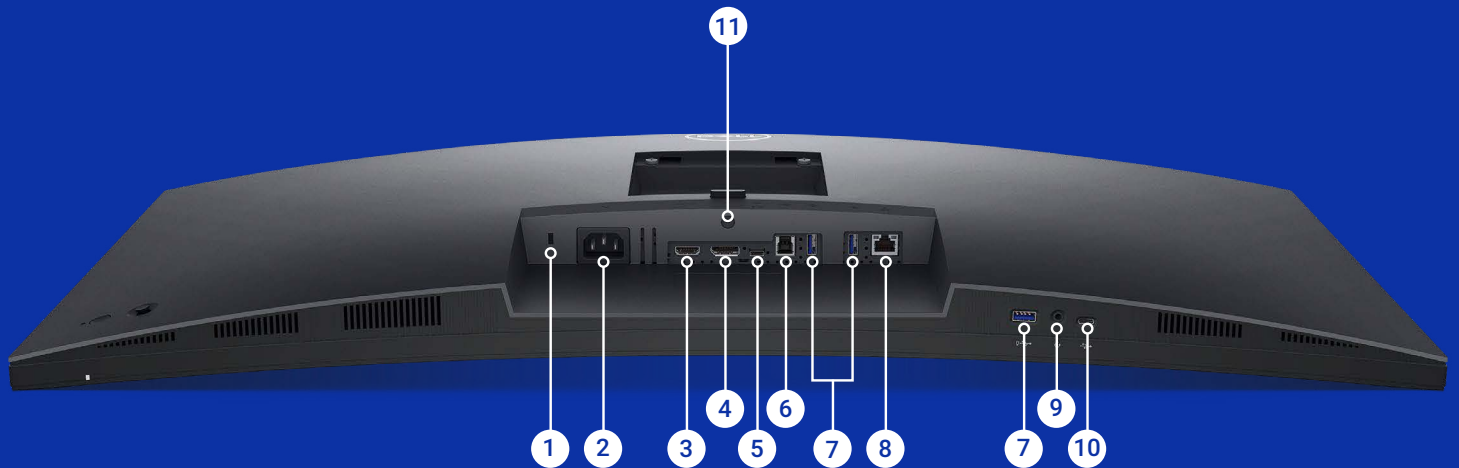

Ports & Slots

1	Security lock slot¹	8	RJ45
2	Power connector	9	3.5mm headphone jack
3	HDMI	10	USB 3.2 Gen1 Type-C downstream
4	DisplayPort 1.2	11	Stand lock feature
5	USB 3.2 Gen1 Type-C upstream		
6	USB 3.2 Gen1 Type-B upstream		
7	USB 3.2 Gen1 Type-A downstream		

¹ Based on Kensington Security Slot™