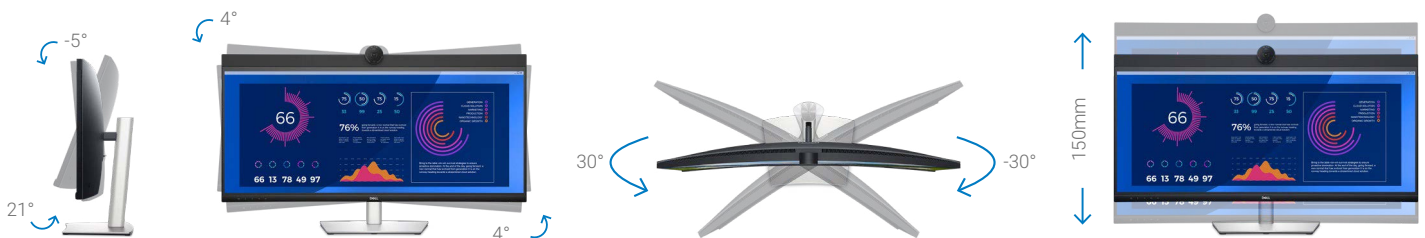

Designed with purpose

The small base and elegant cable management system hides cords within the monitor riser.

Easy-to-use

Navigate the onscreen menu and adjust settings with a convenient joystick control.

Work comfortably

Experience made-for-you comfort by tilting, swiveling, slanting and adjusting the height of your monitor (150mm max).

Dell Display Manager

Improved multitasking

Organize your screen with Easy Arrange and save profiles with Easy Arrange Memory.