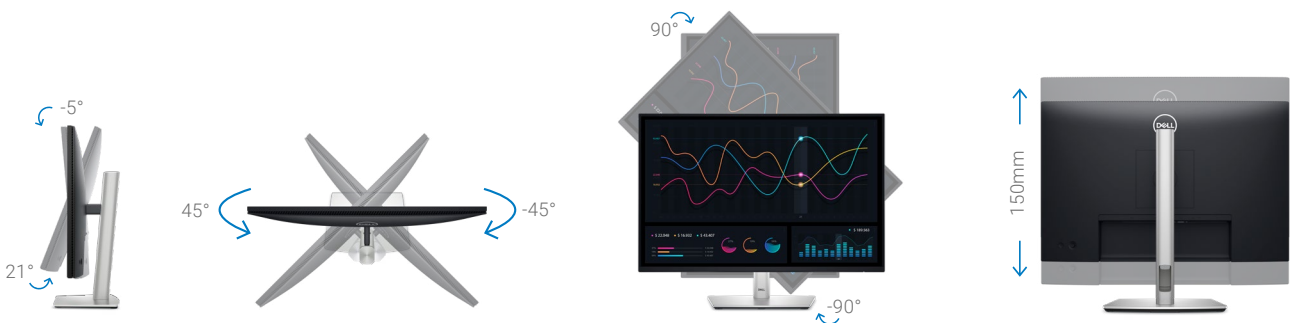

Get a seamless viewing experience and focus on your task with ultra-thin bezel design.

De-clutter your workspace

Free up your desk space with the small monitor base and hide cables from view by tucking them into the riser.

Easy-to-use

Navigate the onscreen menu and adjust settings with a convenient joystick control.

Quick access

USB-C downstream port enables fast data transfers and charging of up to 15W of power.

Work comfortably

Experience made-for-you comfort by tilting, swiveling, pivoting and adjusting the height of your monitor (150mm max).

Dell Display Manager

Boost efficiency with features that let you organize your screen, customize your monitor settings and simplify management.