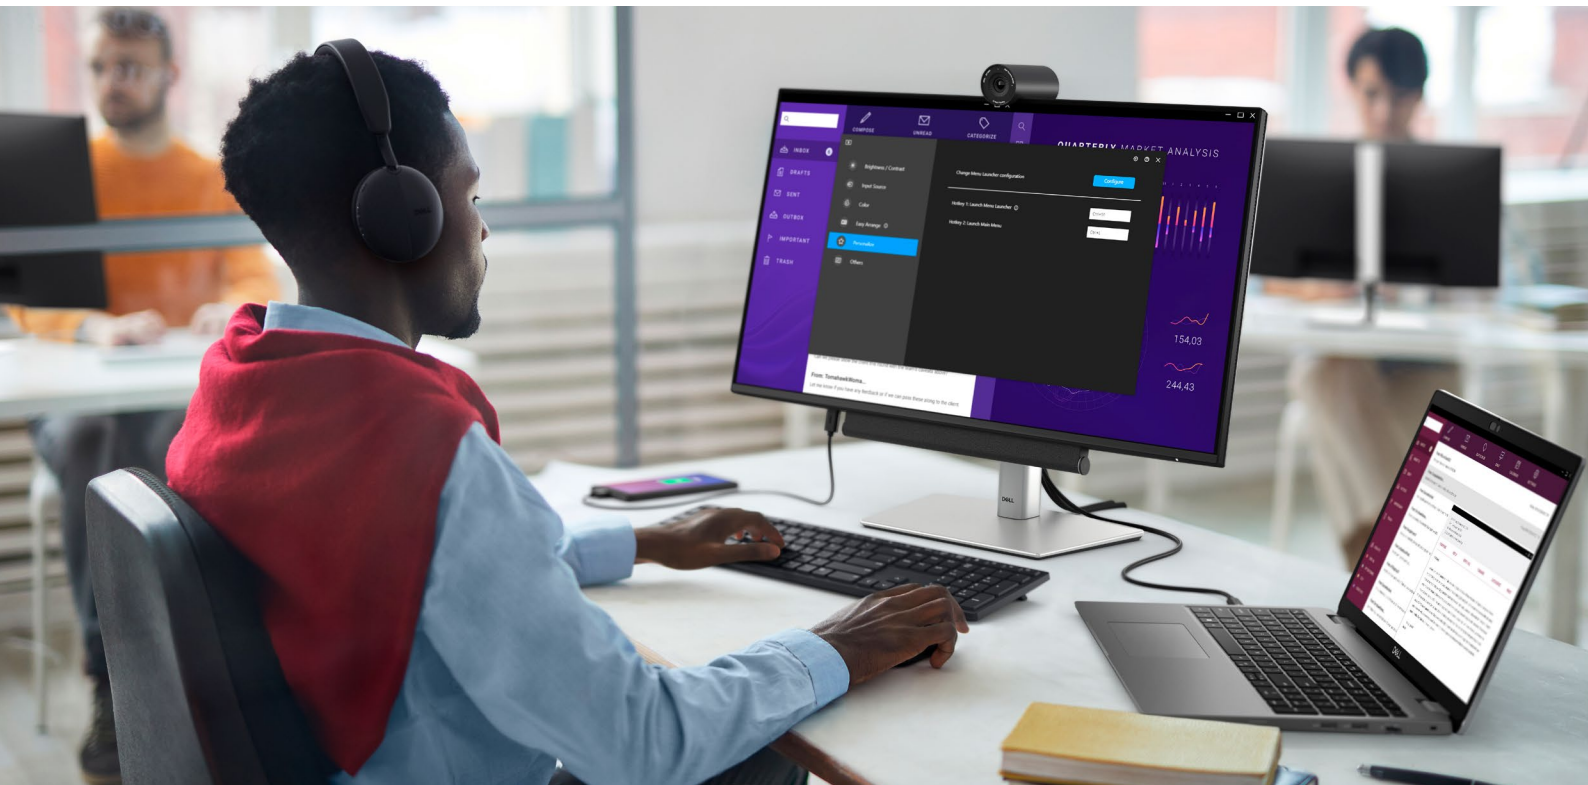

Experience made-for-you comfort by tilting, swiveling, pivoting and adjusting the height of your monitor (150mm max).

Dell Display Manager

Boost efficiency with features that let you organize your screen, customize your monitor settings and simplify management.