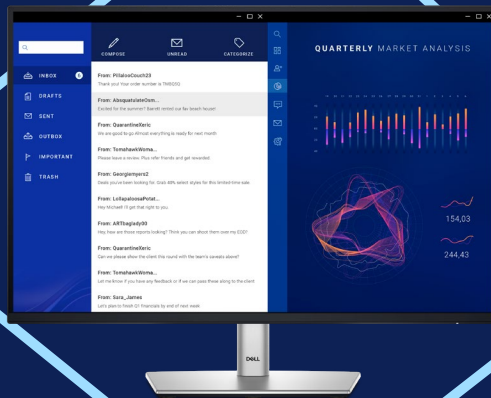

Easy to connect

Connect your accessories across a variety of ports including DisplayPort 1.2, VGA, HDMI and a Quick Access USB-C port that delivers up to 15W of power.

See your work clearly

With In-Plane Switching (IPS) technology, this monitor offers a wide 178°/178° viewing angle, so you can view your work with consistent color and image quality from virtually any angle.

Get deeper blacks and brighter whites with 1500:1 contrast ratio.

¹ Based off TÜV Rheinland® eye comfort certification.

Enhanced eye comfort

Stay productive while ensuring eye comfort. The 100Hz refresh rate delivers smooth motion visuals, and improved ComfortView Plus reduces harmful low blue light emissions while allowing you to see vibrant colors with 99% sRGB coverage.

A better view from anywhere

See consistent images across wide viewing angles enabled by In-Plane Switching (IPS) technology and detailed images with 1500:1 contrast ratio on this FHD monitor.

Multi-task with ease