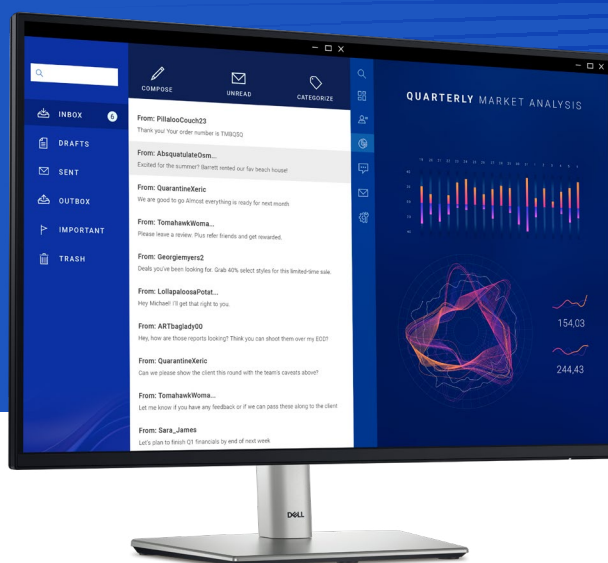

All-day productivity

Dell 24 Monitor | P2425

The world's # 1 monitor company*

*Dell monitors are #1 Worldwide for 9 years! Source: IDC Worldwide Quarterly PC Monitor Tracker, Q3 2023. From 2014 to 2023.

4-star certified monitor for eye comfort¹

Get enhanced visual comfort and seamless connectivity with this 24-in WUXGA monitor.

Enhanced eye comfort

This monitor achieves TÜV Rheinland® 4-star eye comfort certification — the latest industry standard for eye comfort to help reduce signs of eye fatigue.

Benefit from improved ComfortView Plus, a built-in feature that reduces blue light emission to less than 35% while allowing you to see vibrant colors with 99% sRGB coverage, and 100Hz refresh rate that delivers smoother and sharper motion visuals.