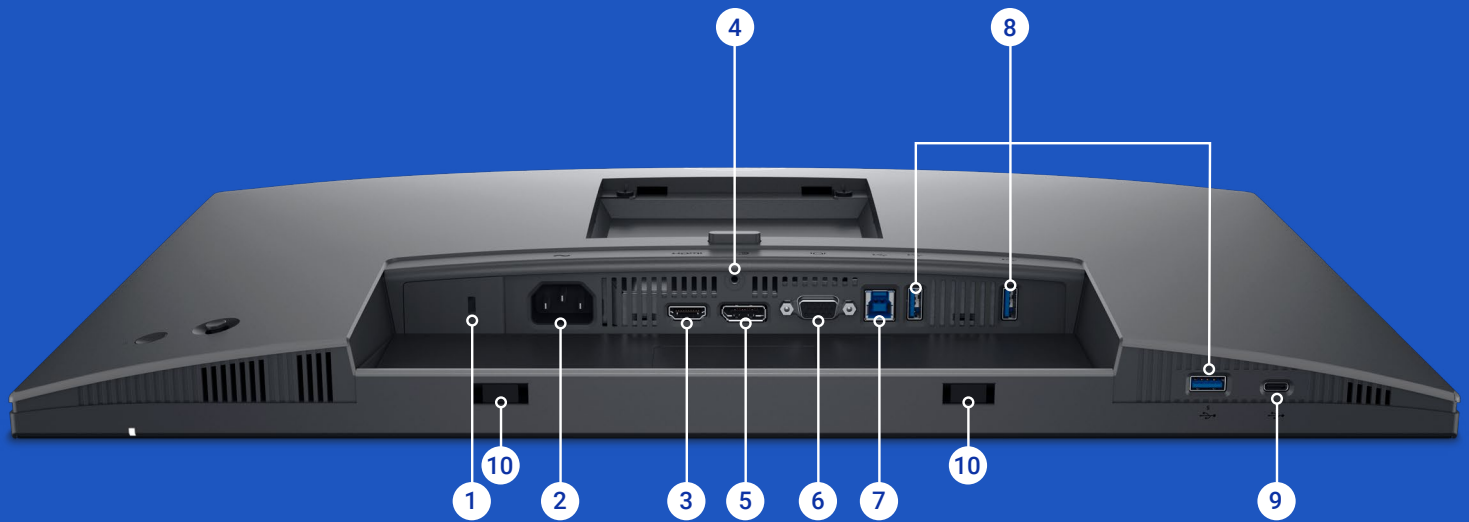

Ports & Slots

1	Security lock slot¹	7	USB 3.2 Gen1 Type-B upstream
2	Power connector	8	USB 3.2 Gen1 Type-A downstream (3)
3	HDMI	9	USB 3.2 Gen1 Type-C downstream (PD of up to 15W)
4	Stand-lock	10	Soundbar slots
5	DisplayPort 1.2		
6	VGA		

¹ Based on Kensington Security Slot™