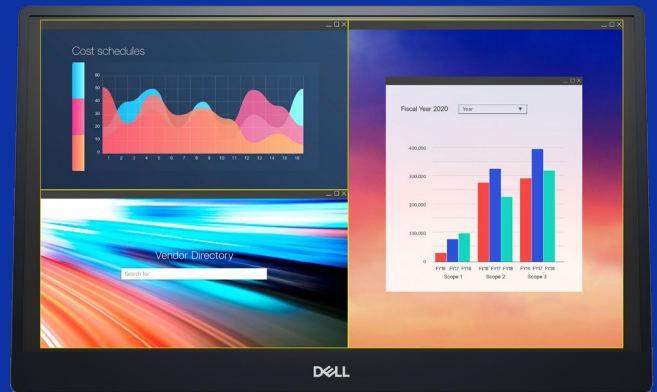

Versatile design

Conveniently set up your monitor to the left, right or behind your laptop; the USB-C port on each side allow for versatility.

Flex to your comfort

Get comfortable anywhere you go, with continuous tilt angles of 10 to 90 degrees – enough flexibility to keep up with your work.