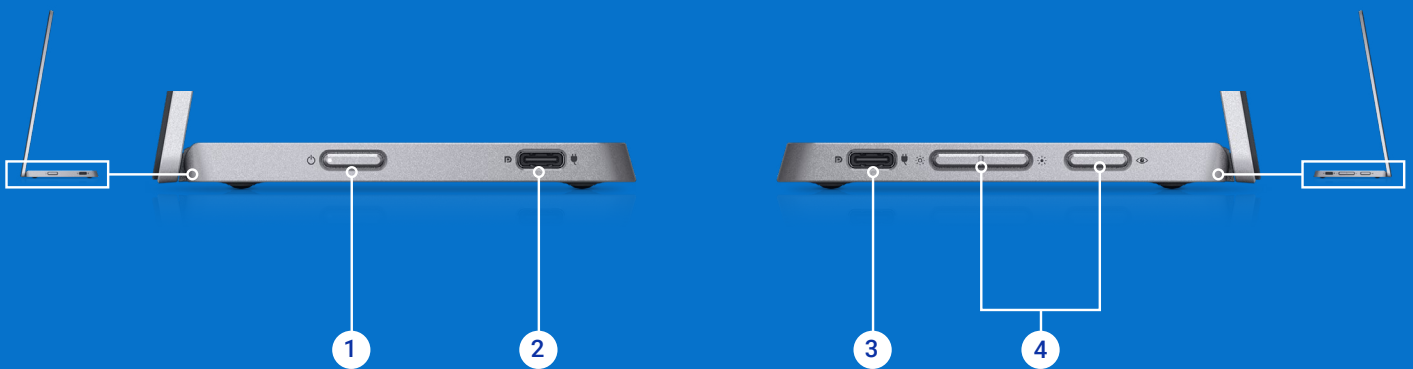

Ports & Slots

1. 1 Power On/Off (with LED indicator)
2. 2 USB Type-C (support Alt mode DP 1.2 and PD function)
3. 3 USB Type-C (support Alt mode DP 1.2 and PD function)
4. 4 Function buttons