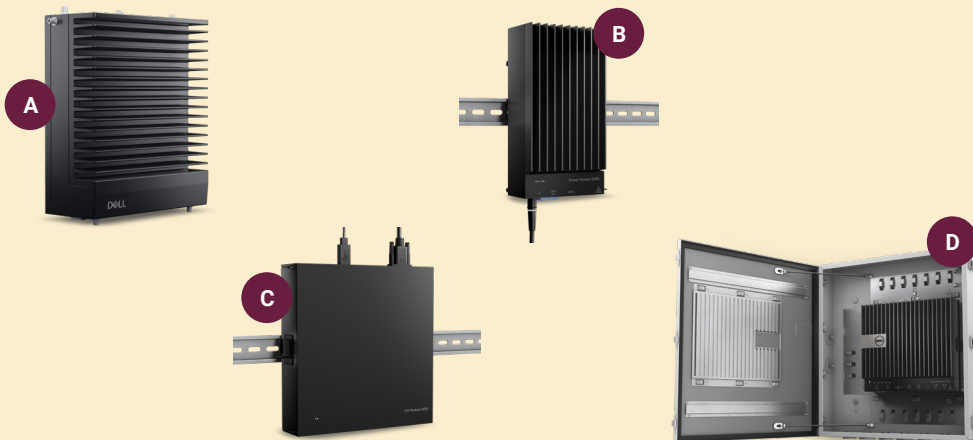

Additional accessories and options

- A Dell Edge Gateway 5200
- B Power Module
- C I/O Expansion
- D Rugged Enclosure