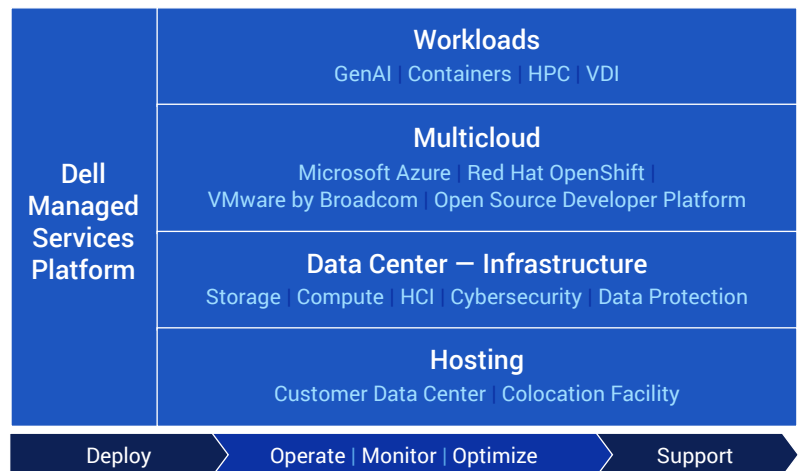

Asset lifecycle

Consider how lifecycle management impacts sustainability.

Adoption

Efficiently adopt best practices.

Enjoy a proven managed services approach, keeping your teams focused on innovation.

Whether we host in your data center, in co-location facilities or both, we monitor, operate and continually optimize your new infrastructure to cover everything from point solutions and major ecosystem partners to entire IT outsourcing.

Flexible. Agile. Transparent.

Unified cloud-like experience

Single point of contact

Project coordination with onsite assistance

24/7 Operational management

Integrated billing

⁴ Innovation Catalysts study, Dell Technologies, February 2024. Base: 6,600 respondents (IT and business decision makers either driving or influencing innovation in their organization) in North America, Latin America, Europe, Asia, Pacific and Japan and Greater China