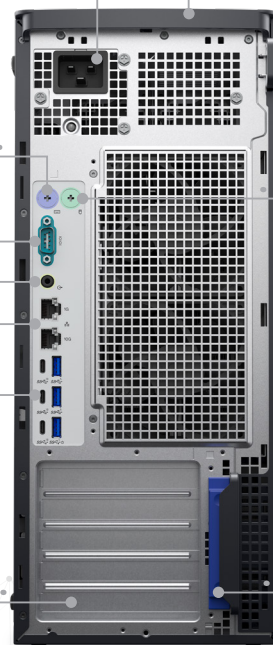

Lockable drive bays

Breathable front bezel

Lockable, tool-less side panel, intrusion detection

Optional optical drive

Power toggle button with LED
HDD activity LED

Universal audio port

(2) USB 3.2 Gen 1 (5gb/s) Type A

(2) USB 3.2 Gen 2 (10gb/s) Type C, one with PowerShare

SD 6.0 card reader

VR and AI Ready

EPEAT Gold certified

Power cord connector

Carrying support grip

Keyboard port

Mouse port

Serial power (2x PS2 optional)

Audio line out

RJ45 (1Gb)
RJ45 (10Gb)

(3) USB 3.2 Gen 2 (10Gb/s) Type C
(3) USB 3.2 Gen 1 (5Gb/s) Type A

(5) Expansion card slots

Easy access for expansion slots

PRECISION 7865

Dell Optimizer for Precision

User experience

Front accessible and lockable storage ...
Fast network speeds (1G + 10G Native) ...
USB 3.2 Type C and A ports ...
AMD Advanced Management with DASH ...
Carrying support grip