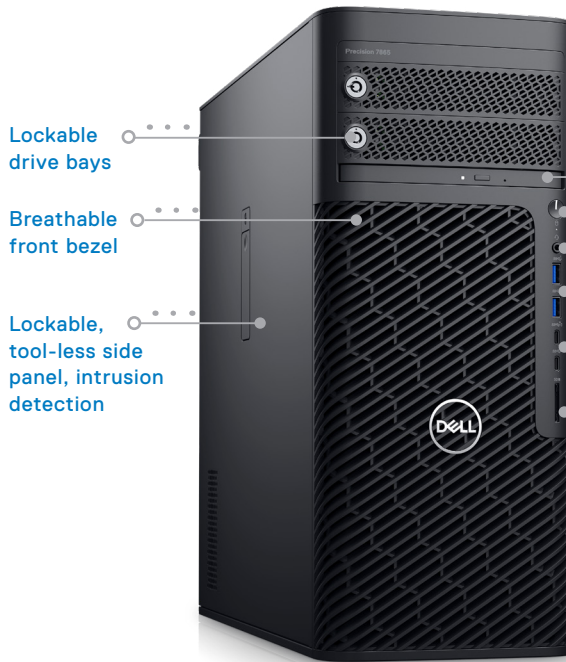

PRECISION

7865

Power your
productivity.

7865

Power your productivity

Create like a pro on the Precision 7865 Tower featuring the powerful AMD Ryzen Threadripper™ PRO 5000 WX-Series Processor. Equipped with professional graphics and advanced thermals for quieter work.

Lockable drive bays

Breathable front bezel

Lockable, tool-less side panel, intrusion detection

Optional optical drive

Power toggle button with LED
HDD activity LED

Universal audio port

(2) USB 3.2 Gen 1 (5gb/s) Type A